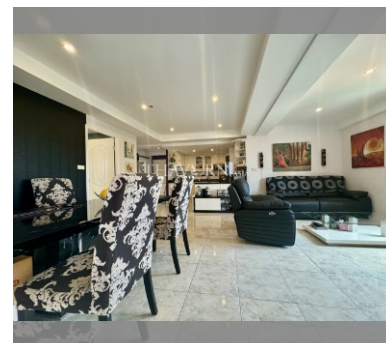

Condo for sale 1 bedroom 67 m² in Jomtien beach condominium, Pattaya

฿ 2,990,000

UNIT PARAMETERS:

UID	FS-240794
quota	foreign quota
type	1 bedroom
size	67m²
floor	7
view	partial sea view
quality	excellent
equipment	furniture, air conditioner, television, washing-machine, refrigerator
online viewing	on
transfer fee payer	50/50

PROJECT PARAMETERS:

district	Jomtien
buildings	5
floors	18
built in	1993

FACILITIES:

General information: highrise, open parking.

Swimming pool: swimming pool.

Chill zone: chill zone.

Health zone: gym.

Other: CCTV, security, minimart.