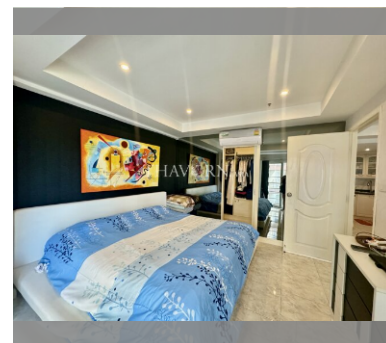

Condo for sale 1 bedroom 67 m² in Jomtien beach condominium, Pattaya

฿ 2,990,000

UNIT PARAMETERS:

UID	FS-240794
quota	foreign quota
type	1 bedroom
size	67m²
floor	7
view	partial sea view
quality	excellent
equipment	furniture, air conditioner, television, washing-machine, refrigerator
online viewing	on
transfer fee payer	50/50

PROJECT PARAMETERS:

district	Jomtien
buildings	5
floors	18
built in	1993

FACILITIES:

General information: highrise, open parking.

Swimming pool: swimming pool.

Chill zone: chill zone.

Health zone: gym.

Other: CCTV, security, minimart.