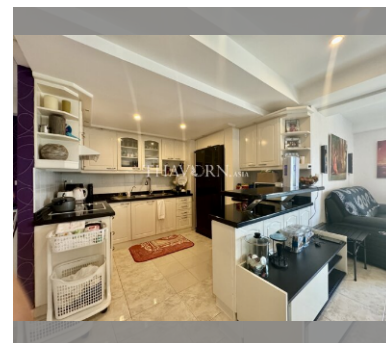

Condo for sale 1 bedroom 67 m² in Jomtien beach condominium, Pattaya

฿ 2,990,000

UNIT PARAMETERS:

UID	FS-240794
quota	foreign quota
type	1 bedroom
size	67m²
floor	7
view	partial sea view
quality	excellent
equipment	furniture, air conditioner, television, washing-machine, refrigerator
online viewing	on
transfer fee payer	50/50

PROJECT PARAMETERS:

district	Jomtien
buildings	5
floors	18
built in	1993

FACILITIES:

General information: highrise, open parking.

Swimming pool: swimming pool.

Chill zone: chill zone.

Health zone: gym.

Other: CCTV, security, minimart.