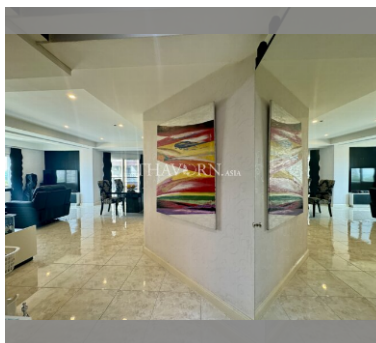

Condo for sale 1 bedroom 67 m² in Jomtien beach condominium, Pattaya

฿ 2,990,000

UNIT PARAMETERS:

UID	FS-240794
quota	foreign quota
type	1 bedroom
size	67m²
floor	7
view	partial sea view
quality	excellent
equipment	furniture, air conditioner, television, washing-machine, refrigerator
online viewing	on
transfer fee payer	50/50

PROJECT PARAMETERS:

district	Jomtien
buildings	5
floors	18
built in	1993

FACILITIES:

General information: highrise, open parking.

Swimming pool: swimming pool.

Chill zone: chill zone.

Health zone: gym.

Other: CCTV, security, minimart.