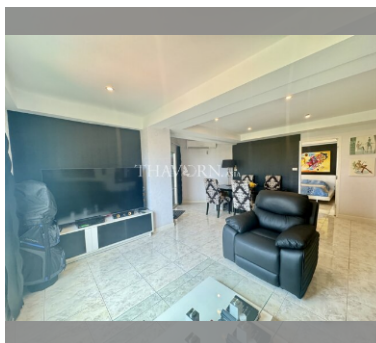

Condo for sale 1 bedroom 67 m² in Jomtien beach condominium, Pattaya

฿ 2,990,000

UNIT PARAMETERS:

UID	FS-240794
quota	foreign quota
type	1 bedroom
size	67m²
floor	7
view	partial sea view
quality	excellent
equipment	furniture, air conditioner, television, washing-machine, refrigerator
online viewing	on
transfer fee payer	50/50

PROJECT PARAMETERS:

district	Jomtien
buildings	5
floors	18
built in	1993

FACILITIES:

General information: highrise, open parking.

Swimming pool: swimming pool.

Chill zone: chill zone.

Health zone: gym.

Other: CCTV, security, minimart.