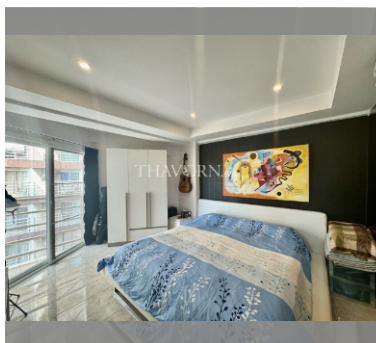

Condo for sale 1 bedroom 67 m² in Jomtien beach condominium, Pattaya

฿ 2,990,000

UNIT PARAMETERS:

UID	FS-240794
quota	foreign quota
type	1 bedroom
size	67m²
floor	7
view	partial sea view
quality	excellent
equipment	furniture, air conditioner, television, washing-machine, refrigerator
online viewing	on
transfer fee payer	50/50

PROJECT PARAMETERS:

district	Jomtien
buildings	5
floors	18
built in	1993

FACILITIES:

General information: highrise, open parking.

Swimming pool: swimming pool.

Chill zone: chill zone.

Health zone: gym.

Other: CCTV, security, minimart.