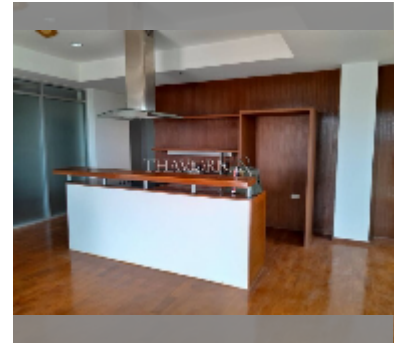

Condo for sale 2 bedroom 101 m² in View Talay 2, Pattaya

฿ 5,200,000

UNIT PARAMETERS:

UID	FS-240793
quota	foreign quota
type	2 bedroom
size	101m ²
floor	17
view	partial sea view

PROJECT PARAMETERS:

district	Jomtien
buildings	2
floors	20
built in	2002

FACILITIES:

General information: highrise, open parking, covered parking.

Swimming pool: swimming pool, kids pool.

Other: lobby, CCTV, security, minimart, laundry, room service.

[details](#)