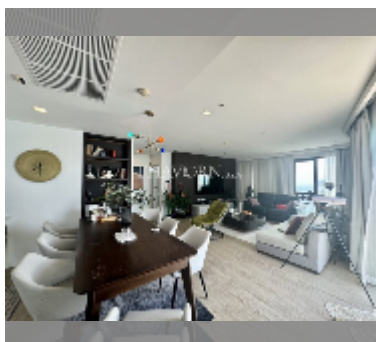

Condo for sale 2 bedroom 135 m² in Aeras, Pattaya

฿ 25,000,000

UNIT PARAMETERS:

UID	FS-240780
quota	thai quota
type	2 bedroom
size	135m ²
floor	38
view	sea view
quality	excellent
equipment: furniture, kitchen appliances, air conditioner, television, refrigerator	
online viewing	yes

PROJECT PARAMETERS:

district	Jomtien
buildings	2
floors	38
built in	2017
maintenance	฿ 64,800/year

FACILITIES:

General information: highrise, underground parking.

Swimming pool: swimming pool, rooftop pool.

Chill zone: chill zone, garden, rooftop chillout.

Health zone: gym.

Other: lobby, clubhouse, games room, kids playgarden, CCTV, security, minimart.

details