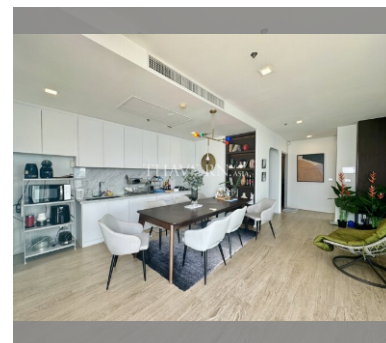

Condo for sale 2 bedroom 135 m² in Aeras, Pattaya

฿ 25,000,000

UNIT PARAMETERS:

UID	FS-240780
quota	thai quota
type	2 bedroom
size	135m²
floor	38
view	sea view
quality	excellent
equipment	furniture, kitchen appliances, air conditioner, television, refrigerator
online viewing	on
transfer fee payer	50/50

PROJECT PARAMETERS:

district	Jomtien
buildings	2
floors	38
built in	2017
maintenance	฿ 64,800/year

FACILITIES:

General information: highrise, underground parking.

Swimming pool: swimming pool, rooftop pool.

Chill zone: chill zone, garden, rooftop chillout.

Health zone: gym.

Other: lobby, clubhouse, games room, kids playgarden, CCTV, security, minimart.