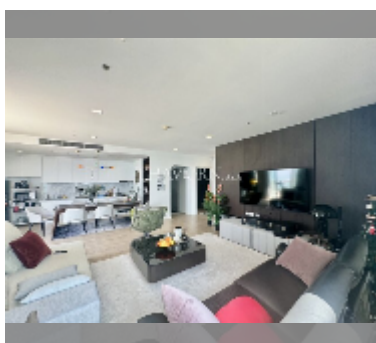

Condo for sale 2 bedroom 135 m² in Aeras, Pattaya

฿ 25,000,000

UNIT PARAMETERS:

UID	FS-240780
quota	thai quota
type	2 bedroom
size	135m²
floor	38
view	sea view
quality	excellent
equipment: furniture, kitchen appliances, air conditioner, television, refrigerator	
online viewing	yes

PROJECT PARAMETERS:

district	Jomtien
buildings	2
floors	38
built in	2017
maintenance	฿ 64,800/year

FACILITIES:

General information: highrise, underground parking.

Swimming pool: swimming pool, rooftop pool.

Chill zone: chill zone, garden, rooftop chillout.

Health zone: gym.

Other: lobby, clubhouse, games room, kids playgarden, CCTV, security, minimart.