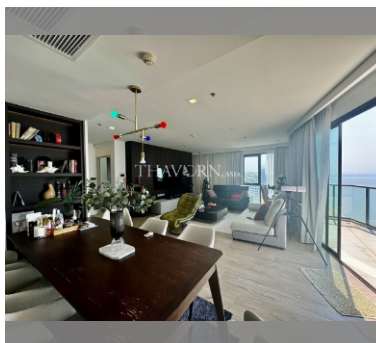

Condo for sale 2 bedroom 135 m² in Aeras, Pattaya

฿ 25,000,000

UNIT PARAMETERS:

UID	FS-240780
quota	thai quota
type	2 bedroom
size	135m²
floor	38
view	sea view
quality	excellent
equipment	furniture, kitchen appliances, air conditioner, television, refrigerator
online viewing	on
transfer fee payer	50/50

PROJECT PARAMETERS:

district	Jomtien
buildings	2
floors	38
built in	2017
maintenance	฿ 64,800/year

FACILITIES:

General information: highrise, underground parking.

Swimming pool: swimming pool, rooftop pool.

Chill zone: chill zone, garden, rooftop chillout.

Health zone: gym.

Other: lobby, clubhouse, games room, kids playgarden, CCTV, security, minimart.