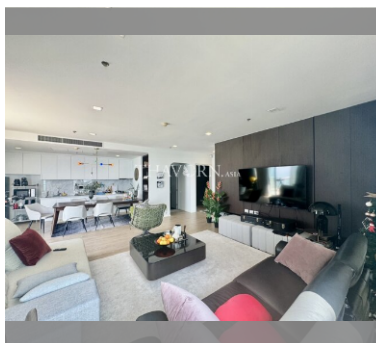

Condo for sale 2 bedroom 135 m² in Aeras, Pattaya

฿ 25,000,000

UNIT PARAMETERS:

UID	FS-240780
quota	thai quota
type	2 bedroom
size	135m²
floor	38
view	sea view
quality	excellent
equipment	furniture, kitchen appliances, air conditioner, television, refrigerator
online viewing	on
transfer fee payer	50/50

PROJECT PARAMETERS:

district	Jomtien
buildings	2
floors	38
built in	2017
maintenance	฿ 64,800/year

FACILITIES:

General information: highrise, underground parking.

Swimming pool: swimming pool, rooftop pool.

Chill zone: chill zone, garden, rooftop chillout.

Health zone: gym.

Other: lobby, clubhouse, games room, kids playgarden, CCTV, security, minimart.