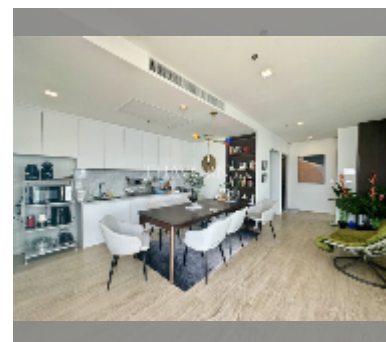

Condo for sale 2 bedroom 135 m² in Aeras, Pattaya

฿ 25,000,000

UNIT PARAMETERS:

UID	FS-240780
quota	thai quota
type	2 bedroom
size	135m²
floor	38
view	sea view
quality	excellent
equipment: furniture, kitchen appliances, air conditioner, television, refrigerator	
online viewing	yes

PROJECT PARAMETERS:

district	Jomtien
buildings	2
floors	38
built in	2017
maintenance	฿ 64,800/year

FACILITIES:

General information: highrise, underground parking.

Swimming pool: swimming pool, rooftop pool.

Chill zone: chill zone, garden, rooftop chillout.

Health zone: gym.

Other: lobby, clubhouse, games room, kids playgarden, CCTV, security, minimart.