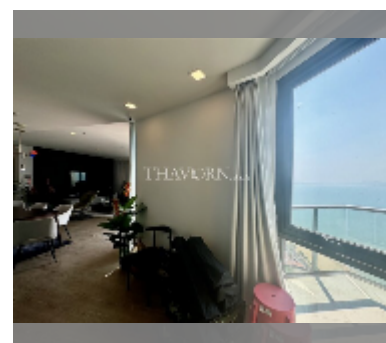

Condo for sale 2 bedroom 135 m² in Aeras, Pattaya

฿ 25,000,000

UNIT PARAMETERS:

UID	FS-240780
quota	thai quota
type	2 bedroom
size	135m²
floor	38
view	sea view
quality	excellent
equipment: furniture, kitchen appliances, air conditioner, television, refrigerator	
online viewing	yes

PROJECT PARAMETERS:

district	Jomtien
buildings	2
floors	38
built in	2017
maintenance	฿ 64,800/year

FACILITIES:

General information: highrise, underground parking.

Swimming pool: swimming pool, rooftop pool.

Chill zone: chill zone, garden, rooftop chillout.

Health zone: gym.

Other: lobby, clubhouse, games room, kids playgarden, CCTV, security, minimart.