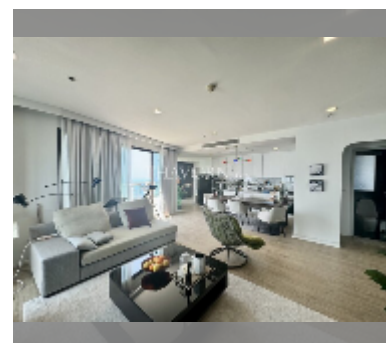

Condo for sale 2 bedroom 135 m² in Aeras, Pattaya

฿ 25,000,000

UNIT PARAMETERS:

UID	FS-240780
quota	thai quota
type	2 bedroom
size	135m ²
floor	38
view	sea view
quality	excellent
equipment: furniture, kitchen appliances, air conditioner, television, refrigerator	
online viewing	yes

Chill zone: chill zone, garden, rooftop chillout.

Health zone: gym.

Other: lobby, clubhouse, games room, kids playgarden, CCTV, security, minimart.

details