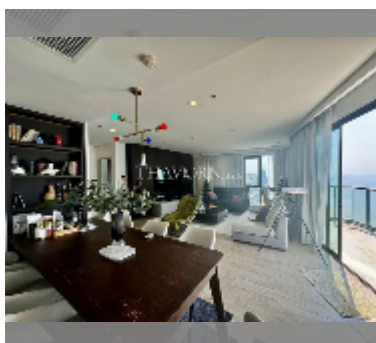

Condo for sale 2 bedroom 135 m² in Aeras, Pattaya

฿ 25,000,000

UNIT PARAMETERS:

UID	FS-240780
quota	thai quota
type	2 bedroom
size	135m ²
floor	38
view	sea view
quality	excellent
equipment: furniture, kitchen appliances, air conditioner, television, refrigerator	
online viewing	yes

PROJECT PARAMETERS:

district	Jomtien
buildings	2
floors	38
built in	2017
maintenance	฿ 64,800/year

FACILITIES:

General information: highrise, underground parking.

Swimming pool: swimming pool, rooftop pool.

Chill zone: chill zone, garden, rooftop chillout.

Health zone: gym.

Other: lobby, clubhouse, games room, kids playgarden, CCTV, security, minimart.

details