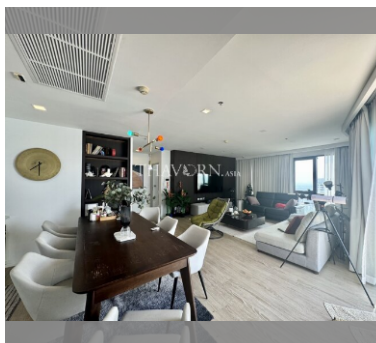

Condo for sale 2 bedroom 135 m² in Aeras, Pattaya

฿ 25,000,000

UNIT PARAMETERS:

UID	FS-240780
quota	thai quota
type	2 bedroom
size	135m²
floor	38
view	sea view
quality	excellent
equipment	furniture, kitchen appliances, air conditioner, television, refrigerator
online viewing	on
transfer fee payer	50/50

PROJECT PARAMETERS:

district	Jomtien
buildings	2
floors	38
built in	2017
maintenance	฿ 64,800/year

FACILITIES:

General information: highrise, underground parking.

Swimming pool: swimming pool, rooftop pool.

Chill zone: chill zone, garden, rooftop chillout.

Health zone: gym.

Other: lobby, clubhouse, games room, kids playgarden, CCTV, security, minimart.