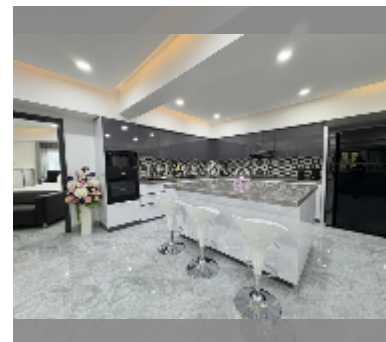

Condo for sale 2 bedroom 143 m², , Pattaya

฿ 12,000,000

UNIT PARAMETERS:

UID	FS-240771
quota	company ownership
type	2 bedroom
size	143m ²
floor	2
view	pool view

PROJECT PARAMETERS:

details