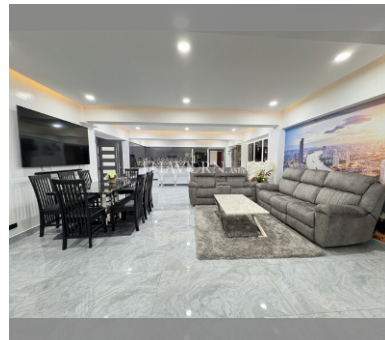

Condo for sale 2 bedroom 143 m², , Pattaya

฿ 12,000,000

UNIT PARAMETERS:

UID	FS-240771
quota	company ownership
type	2 bedroom
size	143m²
floor	2
view	pool view
quality	not chosen
transfer fee payer	Seller 50Buyer 50

PROJECT PARAMETERS: