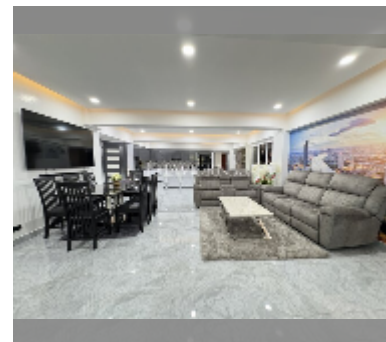

Condo for sale 2 bedroom 143 m², , Pattaya

฿ 12,000,000

UNIT PARAMETERS:

UID	FS-240771
quota	company ownership
type	2 bedroom
size	143m ²
floor	2
view	pool view

PROJECT PARAMETERS:

details