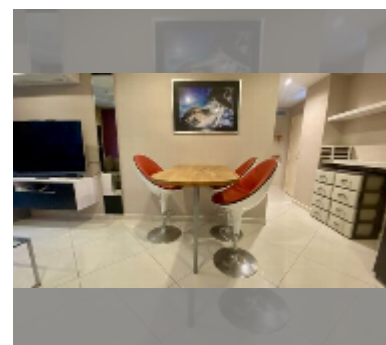

Condo for sale 1 bedroom 50 m² in Art on the Hill, Pattaya

฿ 2,610,000

UNIT PARAMETERS:

UID	FS-240769
quota	foreign quota
type	1 bedroom
size	50m²
floor	1
view	garden view

PROJECT PARAMETERS:

district	Pratumnak
buildings	1
floors	8
built in	2014
maintenance	฿ 23,400/year

FACILITIES:

General information: lowrise, underground parking.

Swimming pool: swimming pool, rooftop pool.

Chill zone: chill zone, garden, rooftop chillout.

Health zone: gym.

Other: lobby, CCTV, security.