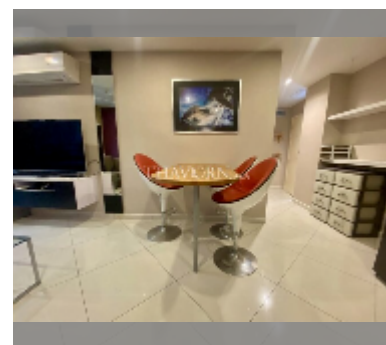

Condo for sale 1 bedroom 50 m² in Art on the Hill, Pattaya

฿ 2,610,000

UNIT PARAMETERS:

UID	FS-240769
quota	foreign quota
type	1 bedroom
size	50m²
floor	1
view	garden view

PROJECT PARAMETERS:

district	Pratumnak
buildings	1
floors	8
built in	2014
maintenance	฿ 23,400/year

FACILITIES:

General information: lowrise, underground parking.

Swimming pool: swimming pool, rooftop pool.

Chill zone: chill zone, garden, rooftop chillout.

Health zone: gym.

Other: lobby, CCTV, security.