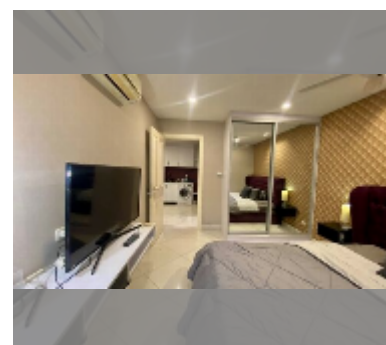

Condo for sale 1 bedroom 50 m² in Art on the Hill, Pattaya

฿ 2,610,000

UNIT PARAMETERS:

UID	FS-240769
quota	foreign quota
type	1 bedroom
size	50m²
floor	1
view	garden view

PROJECT PARAMETERS:

district	Pratumnak
buildings	1
floors	8
built in	2014
maintenance	฿ 23,400/year

FACILITIES:

General information: lowrise, underground parking.

Swimming pool: swimming pool, rooftop pool.

Chill zone: chill zone, garden, rooftop chillout.

Health zone: gym.

Other: lobby, CCTV, security.