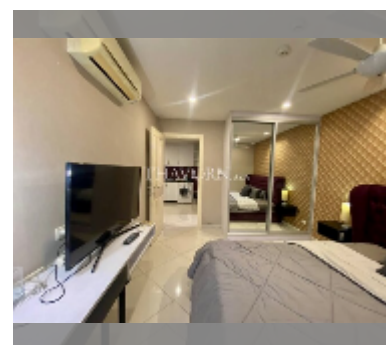

Condo for sale 1 bedroom 50 m² in Art on the Hill, Pattaya

฿ 2,610,000

UNIT PARAMETERS:

UID	FS-240769
quota	foreign quota
type	1 bedroom
size	50m²
floor	1
view	garden view

PROJECT PARAMETERS:

district	Pratumnak
buildings	1
floors	8
built in	2014
maintenance	฿ 23,400/year

FACILITIES:

General information: lowrise, underground parking.

Swimming pool: swimming pool, rooftop pool.

Chill zone: chill zone, garden, rooftop chillout.

Health zone: gym.

Other: lobby, CCTV, security.