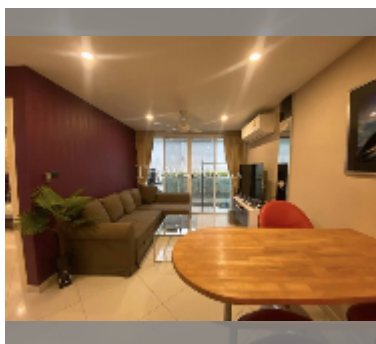

Condo for sale 1 bedroom 50 m² in Art on the Hill, Pattaya

฿ 2,610,000

UNIT PARAMETERS:

UID	FS-240769
quota	foreign quota
type	1 bedroom
size	50m²
floor	1
view	garden view

PROJECT PARAMETERS:

district	Pratumnak
buildings	1
floors	8
built in	2014
maintenance	฿ 23,400/year

FACILITIES:

General information: lowrise, underground parking.

Swimming pool: swimming pool, rooftop pool.

Chill zone: chill zone, garden, rooftop chillout.

Health zone: gym.

Other: lobby, CCTV, security.