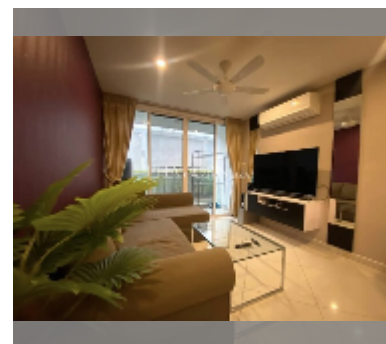

Condo for sale 1 bedroom 50 m² in Art on the Hill, Pattaya

฿ 2,610,000

UNIT PARAMETERS:

UID	FS-240769
quota	foreign quota
type	1 bedroom
size	50m²
floor	1
view	garden view

PROJECT PARAMETERS:

district	Pratumnak
buildings	1
floors	8
built in	2014
maintenance	฿ 23,400/year

FACILITIES:

General information: lowrise, underground parking.

Swimming pool: swimming pool, rooftop pool.

Chill zone: chill zone, garden, rooftop chillout.

Health zone: gym.

Other: lobby, CCTV, security.