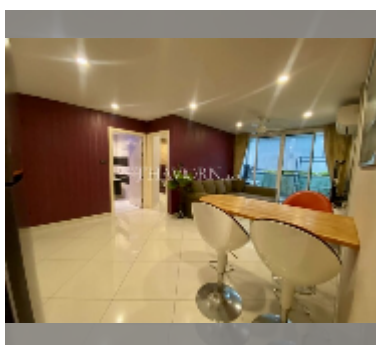

Condo for sale 1 bedroom 50 m² in Art on the Hill, Pattaya

฿ 2,610,000

UNIT PARAMETERS:

UID	FS-240769
quota	foreign quota
type	1 bedroom
size	50m²
floor	1
view	garden view

PROJECT PARAMETERS:

district	Pratumnak
buildings	1
floors	8
built in	2014
maintenance	฿ 23,400/year

FACILITIES:

General information: lowrise, underground parking.

Swimming pool: swimming pool, rooftop pool.

Chill zone: chill zone, garden, rooftop chillout.

Health zone: gym.

Other: lobby, CCTV, security.