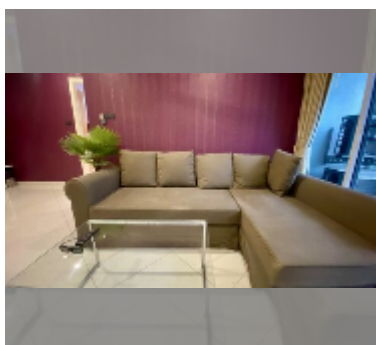

Condo for sale 1 bedroom 50 m² in Art on the Hill, Pattaya

฿ 2,610,000

UNIT PARAMETERS:

UID	FS-240769
quota	foreign quota
type	1 bedroom
size	50m²
floor	1
view	garden view

PROJECT PARAMETERS:

district	Pratumnak
buildings	1
floors	8
built in	2014
maintenance	฿ 23,400/year

FACILITIES:

General information: lowrise, underground parking.

Swimming pool: swimming pool, rooftop pool.

Chill zone: chill zone, garden, rooftop chillout.

Health zone: gym.

Other: lobby, CCTV, security.