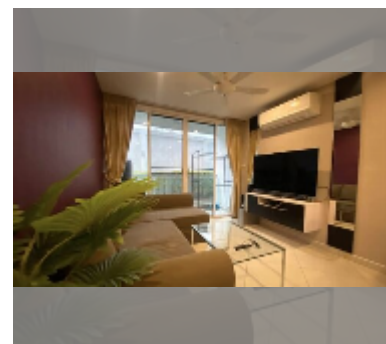

Condo for sale 1 bedroom 50 m² in Art on the Hill, Pattaya

฿ 2,610,000

UNIT PARAMETERS:

UID	FS-240769
quota	foreign quota
type	1 bedroom
size	50m²
floor	1
view	garden view

PROJECT PARAMETERS:

district	Pratumnak
buildings	1
floors	8
built in	2014
maintenance	฿ 23,400/year

FACILITIES:

General information: lowrise, underground parking.

Swimming pool: swimming pool, rooftop pool.

Chill zone: chill zone, garden, rooftop chillout.

Health zone: gym.

Other: lobby, CCTV, security.