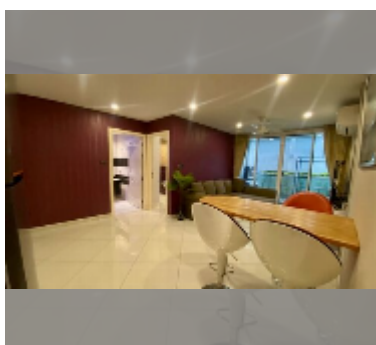

Condo for sale 1 bedroom 50 m² in Art on the Hill, Pattaya

฿ 2,610,000

UNIT PARAMETERS:

UID	FS-240769
quota	foreign quota
type	1 bedroom
size	50m²
floor	1
view	garden view

PROJECT PARAMETERS:

district	Pratumnak
buildings	1
floors	8
built in	2014
maintenance	฿ 23,400/year

FACILITIES:

General information: lowrise, underground parking.

Swimming pool: swimming pool, rooftop pool.

Chill zone: chill zone, garden, rooftop chillout.

Health zone: gym.

Other: lobby, CCTV, security.