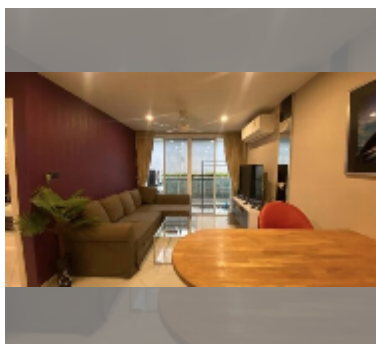

Condo for sale 1 bedroom 50 m² in Art on the Hill, Pattaya

฿ 2,610,000

UNIT PARAMETERS:

UID	FS-240769
quota	foreign quota
type	1 bedroom
size	50m²
floor	1
view	garden view

PROJECT PARAMETERS:

district	Pratumnak
buildings	1
floors	8
built in	2014
maintenance	฿ 23,400/year

FACILITIES:

General information: lowrise, underground parking.

Swimming pool: swimming pool, rooftop pool.

Chill zone: chill zone, garden, rooftop chillout.

Health zone: gym.

Other: lobby, CCTV, security.