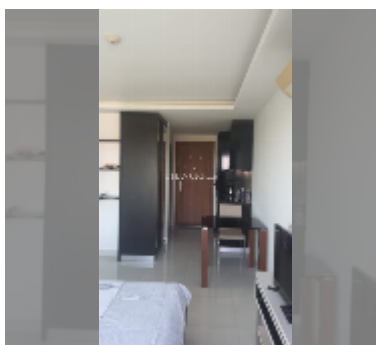

Condo for sale studio 26 m² in Club Royal, Pattaya

฿ 1,810,000

UNIT PARAMETERS:

UID	FS-240768
quota	foreign quota
type	studio
size	26m²
floor	7
view	partial sea view
equipment: furniture	
online viewing	yes

PROJECT PARAMETERS:

district	Wongamat
buildings	4
floors	8
built in	2016
maintenance	B 12,480/year

FACILITIES:

General information: resort, meters to beach: 200, minutes to beach: 5, underground parking.

Swimming pool: swimming pool, kids pool, jacuzzi.

Chill zone: garden.

Health zone: gym.

Other: lobby, CCTV, security.