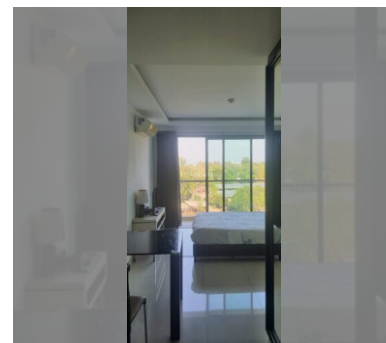

Condo for sale studio 26 m² in Club Royal, Pattaya

฿ 1,810,000

UNIT PARAMETERS:

UID	FS-240768
quota	foreign quota
type	studio
size	26m ²
floor	7
view	partial sea view
quality	not chosen
equipment	furniture
online viewing	on
transfer cost	103,000
transfer fee payer	50/50

Chill zone: garden.

Health zone: gym.

Other: lobby, CCTV, security.

details