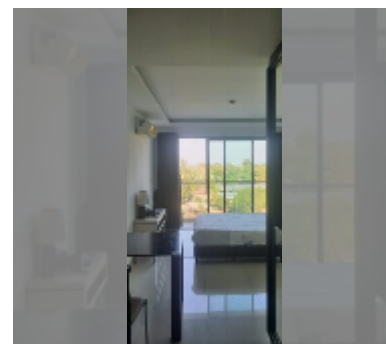

Condo for sale studio 26 m² in Club Royal, Pattaya

฿ 1,810,000

UNIT PARAMETERS:

UID	FS-240768
quota	foreign quota
type	studio
size	26m²
floor	7
view	partial sea view
equipment: furniture	
online viewing	yes

PROJECT PARAMETERS:

district	Wongamat
buildings	4
floors	8
built in	2016
maintenance	B 12,480/year

FACILITIES:

General information: resort, meters to beach: 200, minutes to beach: 5, underground parking.

Swimming pool: swimming pool, kids pool, jacuzzi.

Chill zone: garden.

Health zone: gym.

Other: lobby, CCTV, security.