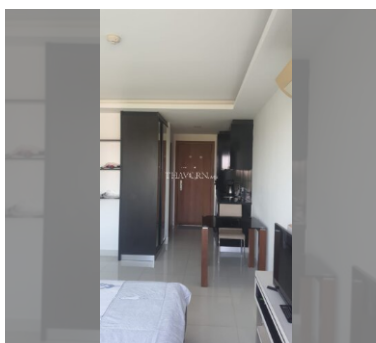

Condo for sale studio 26 m² in Club Royal, Pattaya

฿ 1,810,000

UNIT PARAMETERS:

UID	FS-240768
quota	foreign quota
type	studio
size	26m²
floor	7
view	partial sea view
quality	not chosen
equipment	furniture
online viewing	on
transfer cost	103,000
transfer fee payer	50/50

PROJECT PARAMETERS:

district	Wongamat
buildings	4
floors	8
built in	2016
maintenance	฿ 12,480/year

FACILITIES:

General information: resort, meters to

beach: 200, minutes to beach: 5,

underground parking.

Swimming pool: swimming pool, kids pool, jacuzzi.

Chill zone: garden.

Health zone: gym.

Other: lobby, CCTV, security.