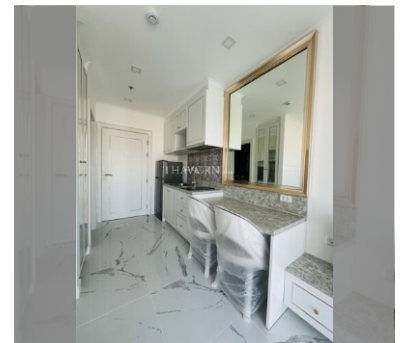

Condo for sale studio 25 m² in Embassy Residence, Pattaya

฿ 3,300,000

UNIT PARAMETERS:

UID	FS-240766
quota	foreign quota
type	studio
size	25m²
floor	7
view	city view
quality	not chosen

PROJECT PARAMETERS:

district	Jomtien
buildings	3
floors	8
start of construction	2024
built in	2027

FACILITIES:

General information: boutique, meters to beach: 750, minutes to beach: 5, underground parking.

Swimming pool: swimming pool, kids pool, jacuzzi, sunbathing area.

Chill zone: chill zone, garden.

Health zone: gym, SPA.

Other: reception, lobby, games room, CCTV, security.