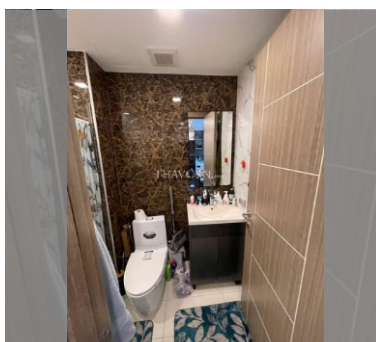

Condo for sale 1 bedroom 26.46 m² in Arcadia Beach Continental, Pattaya

฿ 2,200,000

UNIT PARAMETERS:

UID	FS-240764
quota	foreign quota
type	1 bedroom
size	26.46m²
floor	2
view	garden view
quality	not chosen
transfer fee payer	50/50

PROJECT PARAMETERS:

district	Thappraya
buildings	5
floors	8
built in	2018
maintenance	฿ 11,113/year

FACILITIES:

General information: resort, meters to beach: 500, minutes to beach: 10, underground parking.

Swimming pool: swimming pool, kids pool, water slides, waterfall, pool bar .

Chill zone: chill zone.

Health zone: gym, sauna.

Other: reception, lobby, clubhouse, games room, CCTV, security.