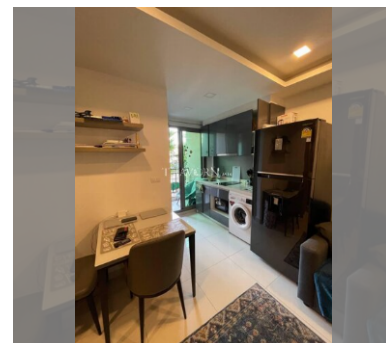

Condo for sale 1 bedroom 26.46 m² in Arcadia Beach Continental, Pattaya

฿ 2,200,000

UNIT PARAMETERS:

UID	FS-240764
quota	foreign quota
type	1 bedroom
size	26.46m²
floor	2
view	garden view
quality	not chosen
transfer fee payer	50/50

PROJECT PARAMETERS:

district	Thappraya
buildings	5
floors	8
built in	2018
maintenance	฿ 11,113/year

FACILITIES:

General information: resort, meters to beach: 500, minutes to beach: 10, underground parking.

Swimming pool: swimming pool, kids pool, water slides, waterfall, pool bar .

Chill zone: chill zone.

Health zone: gym, sauna.

Other: reception, lobby, clubhouse, games room, CCTV, security.