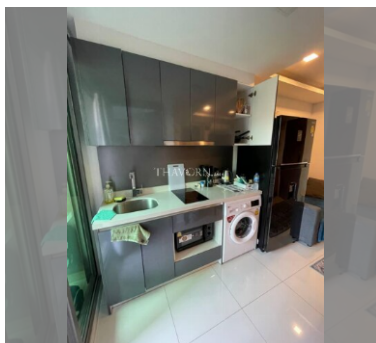

Condo for sale 1 bedroom 26.46 m² in Arcadia Beach Continental, Pattaya

฿ 2,200,000

UNIT PARAMETERS:

UID	FS-240764
quota	foreign quota
type	1 bedroom
size	26.46m²
floor	2
view	garden view
quality	not chosen
transfer fee payer	50/50

PROJECT PARAMETERS:

district	Thappraya
buildings	5
floors	8
built in	2018
maintenance	฿ 11,113/year

FACILITIES:

General information: resort, meters to beach: 500, minutes to beach: 10, underground parking.

Swimming pool: swimming pool, kids pool, water slides, waterfall, pool bar .

Chill zone: chill zone.

Health zone: gym, sauna.

Other: reception, lobby, clubhouse, games room, CCTV, security.