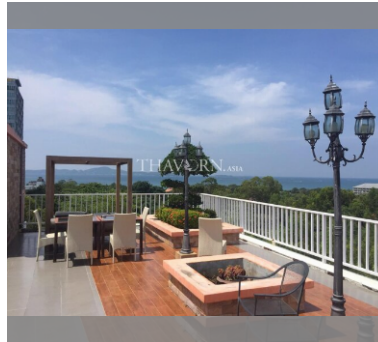

Condo for sale studio 29 m² in New Nordic VIP 6, Pattaya

฿ 1,150,000

UNIT PARAMETERS:

UID	FS-240763
quota	company ownership
type	studio
size	29m²
floor	3
view	city view
quality	not chosen

PROJECT PARAMETERS:

district	Pratumnak
floors	7
built in	2017

FACILITIES:

General information: lowrise, meters to beach: 800, minutes to beach: 5, covered parking.

Swimming pool: swimming pool.

Chill zone: garden.

Other: security.