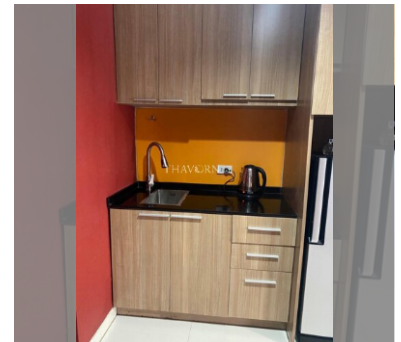

Condo for sale studio 29 m² in New Nordic VIP 6, Pattaya

฿ 1,150,000

UNIT PARAMETERS:

UID	FS-240763
quota	company ownership
type	studio
size	29m²
floor	3
view	city view
quality	not chosen

PROJECT PARAMETERS:

district	Pratumnak
floors	7
built in	2017

FACILITIES:

General information: lowrise, meters to beach: 800, minutes to beach: 5, covered parking.

Swimming pool: swimming pool.

Chill zone: garden.

Other: security.