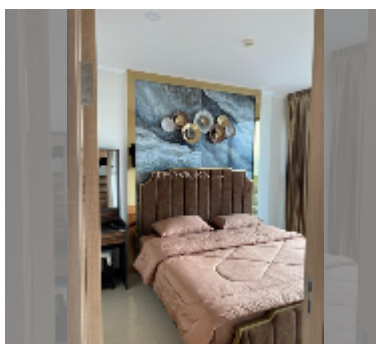

Condo for sale 1 bedroom 35 m² in The Riviera Jomtien, Pattaya

฿ 3,990,000

UNIT PARAMETERS:

UID	FS-240761
quota	foreign quota
type	1 bedroom
size	35m²
floor	16
view	sea view
quality	excellent
equipment: furniture, air conditioner, refrigerator	
online viewing	yes

PROJECT PARAMETERS:

district	Jomtien
buildings	1
floors	46
built in	2019
maintenance	฿ 21,000/year

FACILITIES:

General information: highrise, pets are allowed, multy-level parking, covered parking.

Swimming pool: swimming pool, kids pool, rooftop pool, infinity view, waterfall, jacuzzi.

Chill zone: chill zone, garden, rooftop chillout.

Health zone: gym, sauna, hamam.

Other: reception, lobby, meeting room, games room, CCTV, security, laundry, room service.