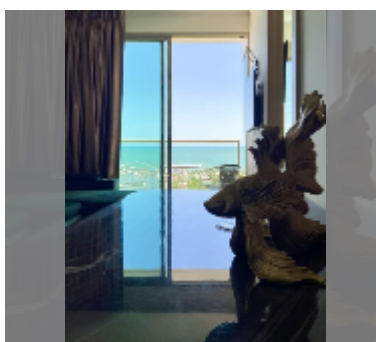

Condo for sale 1 bedroom 35 m² in The Riviera Jomtien, Pattaya

฿ 3,990,000

UNIT PARAMETERS:

UID	FS-240761
quota	foreign quota
type	1 bedroom
size	35m²
floor	16
view	sea view
quality	excellent
equipment: furniture, air conditioner, refrigerator	
online viewing	yes

PROJECT PARAMETERS:

district	Jomtien
buildings	1
floors	46
built in	2019
maintenance	฿ 21,000/year

FACILITIES:

General information: highrise, pets are allowed, multy-level parking, covered parking.

Swimming pool: swimming pool, kids pool, rooftop pool, infinity view, waterfall, jacuzzi.

Chill zone: chill zone, garden, rooftop chillout.

Health zone: gym, sauna, hamam.

Other: reception, lobby, meeting room, games room, CCTV, security, laundry, room service.