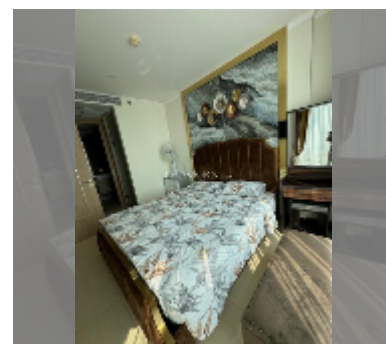

Condo for sale 1 bedroom 35 m² in The Riviera Jomtien, Pattaya

฿ 3,990,000

UNIT PARAMETERS:

UID	FS-240761
quota	foreign quota
type	1 bedroom
size	35m²
floor	16
view	sea view
quality	excellent
equipment: furniture, air conditioner, refrigerator	
online viewing	yes

PROJECT PARAMETERS:

district	Jomtien
buildings	1
floors	46
built in	2019
maintenance	฿ 21,000/year

FACILITIES:

General information: highrise, pets are allowed, multy-level parking, covered parking.

Swimming pool: swimming pool, kids pool, rooftop pool, infinity view, waterfall, jacuzzi.

Chill zone: chill zone, garden, rooftop chillout.

Health zone: gym, sauna, hamam.

Other: reception, lobby, meeting room, games room, CCTV, security, laundry, room service.