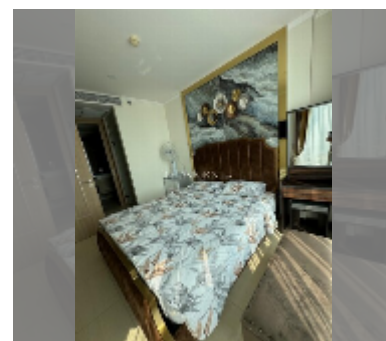

Condo for sale 1 bedroom 35 m² in The Riviera Jomtien, Pattaya

฿ 3,990,000

UNIT PARAMETERS:

UID	FS-240761
quota	foreign quota
type	1 bedroom
size	35m²
floor	16
view	sea view
quality	excellent
equipment: furniture, air conditioner, refrigerator	
online viewing	yes

PROJECT PARAMETERS:

district	Jomtien
buildings	1
floors	46
built in	2019
maintenance	฿ 21,000/year

FACILITIES:

General information: highrise, pets are allowed, multy-level parking, covered parking.

Swimming pool: swimming pool, kids pool, rooftop pool, infinity view, waterfall, jacuzzi.

Chill zone: chill zone, garden, rooftop chillout.

Health zone: gym, sauna, hamam.

Other: reception, lobby, meeting room, games room, CCTV, security, laundry, room service.