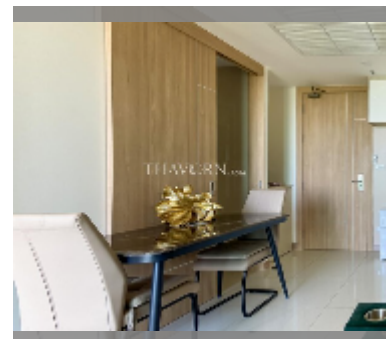

Condo for sale 1 bedroom 35 m² in The Riviera Jomtien, Pattaya

฿ 3,990,000

UNIT PARAMETERS:

UID	FS-240761
quota	foreign quota
type	1 bedroom
size	35m ²
floor	16
view	sea view
quality	excellent
equipment: furniture, air conditioner, refrigerator	
online viewing	yes

Chill zone: chill zone, garden, rooftop chillout.

Health zone: gym, sauna, hamam.

Other: reception, lobby, meeting room, games room, CCTV, security, laundry, room service.

details