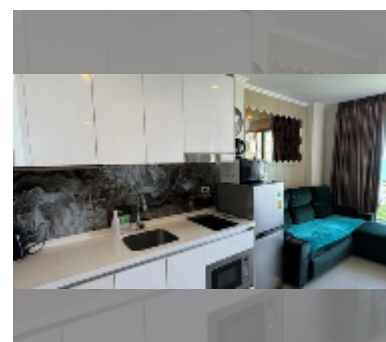

Condo for sale 1 bedroom 35 m² in The Riviera Jomtien, Pattaya

฿ 3,990,000

UNIT PARAMETERS:

UID	FS-240761
quota	foreign quota
type	1 bedroom
size	35m²
floor	16
view	sea view
quality	excellent
equipment: furniture, air conditioner, refrigerator	
online viewing	yes

PROJECT PARAMETERS:

district	Jomtien
buildings	1
floors	46
built in	2019
maintenance	฿ 21,000/year

FACILITIES:

General information: highrise, pets are allowed, multy-level parking, covered parking.

Swimming pool: swimming pool, kids pool, rooftop pool, infinity view, waterfall, jacuzzi.

Chill zone: chill zone, garden, rooftop chillout.

Health zone: gym, sauna, hamam.

Other: reception, lobby, meeting room, games room, CCTV, security, laundry, room service.