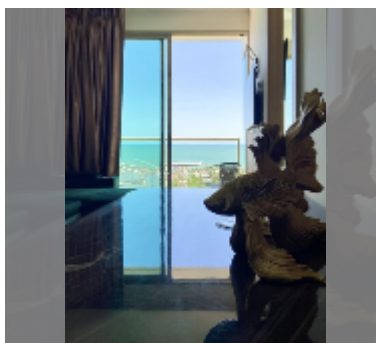

Condo for sale 1 bedroom 35 m² in The Riviera Jomtien, Pattaya

฿ 3,990,000

UNIT PARAMETERS:

UID	FS-240761
quota	foreign quota
type	1 bedroom
size	35m²
floor	16
view	sea view
quality	excellent
equipment: furniture, air conditioner, refrigerator	
online viewing	yes

PROJECT PARAMETERS:

district	Jomtien
buildings	1
floors	46
built in	2019
maintenance	฿ 21,000/year

FACILITIES:

General information: highrise, pets are allowed, multy-level parking, covered parking.

Swimming pool: swimming pool, kids pool, rooftop pool, infinity view, waterfall, jacuzzi.

Chill zone: chill zone, garden, rooftop chillout.

Health zone: gym, sauna, hamam.

Other: reception, lobby, meeting room, games room, CCTV, security, laundry, room service.