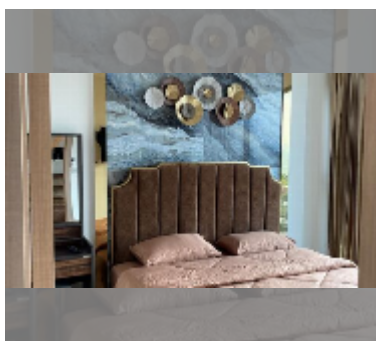

Condo for sale 1 bedroom 35 m² in The Riviera Jomtien, Pattaya

฿ 3,990,000

UNIT PARAMETERS:

UID	FS-240761
quota	foreign quota
type	1 bedroom
size	35m²
floor	16
view	sea view
quality	excellent
equipment: furniture, air conditioner, refrigerator	
online viewing	yes

PROJECT PARAMETERS:

district	Jomtien
buildings	1
floors	46
built in	2019
maintenance	฿ 21,000/year

FACILITIES:

General information: highrise, pets are allowed, multy-level parking, covered parking.

Swimming pool: swimming pool, kids pool, rooftop pool, infinity view, waterfall, jacuzzi.

Chill zone: chill zone, garden, rooftop chillout.

Health zone: gym, sauna, hamam.

Other: reception, lobby, meeting room, games room, CCTV, security, laundry, room service.