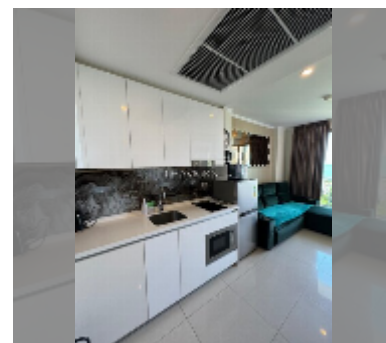

Condo for sale 1 bedroom 35 m² in The Riviera Jomtien, Pattaya

฿ 3,990,000

UNIT PARAMETERS:

UID	FS-240761
quota	foreign quota
type	1 bedroom
size	35m ²
floor	16
view	sea view
quality	excellent
equipment: furniture, air conditioner, refrigerator	
online viewing	yes

PROJECT PARAMETERS:

district	Jomtien
buildings	1
floors	46
built in	2019
maintenance	฿ 21,000/year

FACILITIES:

General information: highrise, pets are allowed, multy-level parking, covered parking.

Swimming pool: swimming pool, kids pool, rooftop pool, infinity view, waterfall, jacuzzi.

Chill zone: chill zone, garden, rooftop chillout.

Health zone: gym, sauna, hamam.

Other: reception, lobby, meeting room, games room, CCTV, security, laundry, room service.

details