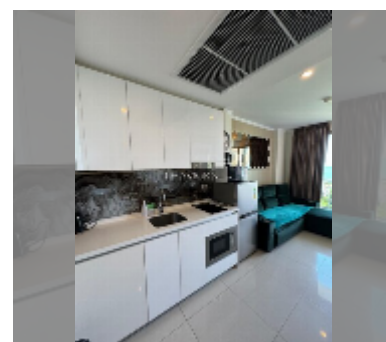

Condo for sale 1 bedroom 35 m² in The Riviera Jomtien, Pattaya

฿ 3,990,000

UNIT PARAMETERS:

UID	FS-240761
quota	foreign quota
type	1 bedroom
size	35m²
floor	16
view	sea view
quality	excellent
equipment: furniture, air conditioner, refrigerator	
online viewing	yes

PROJECT PARAMETERS:

district	Jomtien
buildings	1
floors	46
built in	2019
maintenance	฿ 21,000/year

FACILITIES:

General information: highrise, pets are allowed, multy-level parking, covered parking.

Swimming pool: swimming pool, kids pool, rooftop pool, infinity view, waterfall, jacuzzi.

Chill zone: chill zone, garden, rooftop chillout.

Health zone: gym, sauna, hamam.

Other: reception, lobby, meeting room, games room, CCTV, security, laundry, room service.