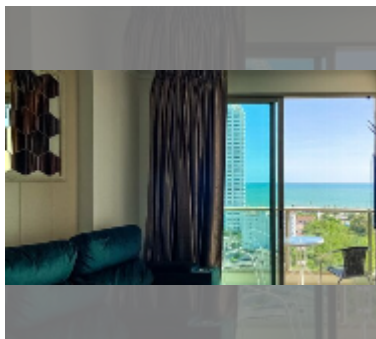

Condo for sale 1 bedroom 35 m² in The Riviera Jomtien, Pattaya

฿ 3,990,000

UNIT PARAMETERS:

UID	FS-240761
quota	foreign quota
type	1 bedroom
size	35m²
floor	16
view	sea view
quality	excellent
equipment: furniture, air conditioner, refrigerator	
online viewing	yes

PROJECT PARAMETERS:

district	Jomtien
buildings	1
floors	46
built in	2019
maintenance	฿ 21,000/year

FACILITIES:

General information: highrise, pets are allowed, multy-level parking, covered parking.

Swimming pool: swimming pool, kids pool, rooftop pool, infinity view, waterfall, jacuzzi.

Chill zone: chill zone, garden, rooftop chillout.

Health zone: gym, sauna, hamam.

Other: reception, lobby, meeting room, games room, CCTV, security, laundry, room service.