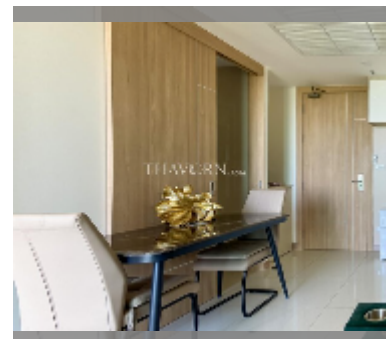

Condo for sale 1 bedroom 35 m² in The Riviera Jomtien, Pattaya

฿ 3,990,000

UNIT PARAMETERS:

UID	FS-240761
quota	foreign quota
type	1 bedroom
size	35m²
floor	16
view	sea view
quality	excellent
equipment: furniture, air conditioner, refrigerator	
online viewing	yes

PROJECT PARAMETERS:

district	Jomtien
buildings	1
floors	46
built in	2019
maintenance	฿ 21,000/year

FACILITIES:

General information: highrise, pets are allowed, multy-level parking, covered parking.

Swimming pool: swimming pool, kids pool, rooftop pool, infinity view, waterfall, jacuzzi.

Chill zone: chill zone, garden, rooftop chillout.

Health zone: gym, sauna, hamam.

Other: reception, lobby, meeting room, games room, CCTV, security, laundry, room service.