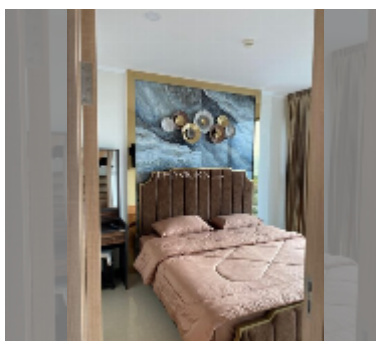

Condo for sale 1 bedroom 35 m² in The Riviera Jomtien, Pattaya

฿ 3,990,000

UNIT PARAMETERS:

UID	FS-240761
quota	foreign quota
type	1 bedroom
size	35m²
floor	16
view	sea view
quality	excellent
equipment: furniture, air conditioner, refrigerator	
online viewing	yes

PROJECT PARAMETERS:

district	Jomtien
buildings	1
floors	46
built in	2019
maintenance	฿ 21,000/year

FACILITIES:

General information: highrise, pets are allowed, multy-level parking, covered parking.

Swimming pool: swimming pool, kids pool, rooftop pool, infinity view, waterfall, jacuzzi.

Chill zone: chill zone, garden, rooftop chillout.

Health zone: gym, sauna, hamam.

Other: reception, lobby, meeting room, games room, CCTV, security, laundry, room service.