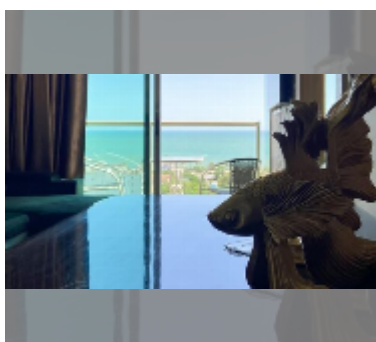

Condo for sale 1 bedroom 35 m² in The Riviera Jomtien, Pattaya

฿ 3,990,000

UNIT PARAMETERS:

UID	FS-240761
quota	foreign quota
type	1 bedroom
size	35m²
floor	16
view	sea view
quality	excellent
equipment: furniture, air conditioner, refrigerator	
online viewing	yes

PROJECT PARAMETERS:

district	Jomtien
buildings	1
floors	46
built in	2019
maintenance	฿ 21,000/year

FACILITIES:

General information: highrise, pets are allowed, multy-level parking, covered parking.

Swimming pool: swimming pool, kids pool, rooftop pool, infinity view, waterfall, jacuzzi.

Chill zone: chill zone, garden, rooftop chillout.

Health zone: gym, sauna, hamam.

Other: reception, lobby, meeting room, games room, CCTV, security, laundry, room service.