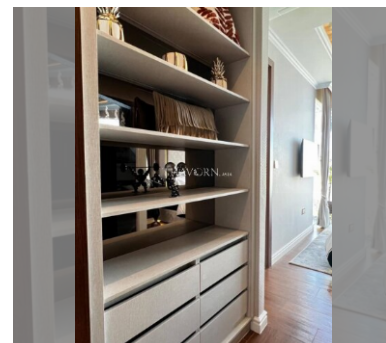

Condo for sale 1 bedroom 36 m² in The Riviera Malibu & Residences, Pattaya

฿ 4,800,000

UNIT PARAMETERS:

UID	FS-240752
quota	thai quota
type	1 bedroom
size	36m²
floor	10
view	sea view
quality	not chosen
transfer fee payer	50/50

PROJECT PARAMETERS:

district	Pratumnak
buildings	1
floors	29
start of construction	2023
built in	2027
maintenance	฿ 25,920/year

FACILITIES:

General information: highrise, pets are allowed, multy-level parking.

Swimming pool: swimming pool, rooftop pool, infinity view, jacuzzi, pool bar .

Chill zone: chill zone, garden, rooftop chillout.

Health zone: gym, sauna.

Other: reception, lobby, kids playgarden, CCTV, security, room service.