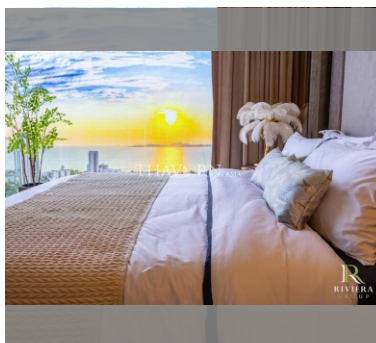

Condo for sale 1 bedroom 36 m² in The Riviera Malibu & Residences, Pattaya

฿ 4,800,000

UNIT PARAMETERS:

UID	FS-240752
quota	thai quota
type	1 bedroom
size	36m²
floor	10
view	sea view
quality	not chosen
transfer fee payer	50/50

PROJECT PARAMETERS:

district	Pratumnak
buildings	1
floors	29
start of construction	2023
built in	2027
maintenance	฿ 25,920/year

FACILITIES:

General information: highrise, pets are allowed, multy-level parking.

Swimming pool: swimming pool, rooftop pool, infinity view, jacuzzi, pool bar .

Chill zone: chill zone, garden, rooftop chillout.

Health zone: gym, sauna.

Other: reception, lobby, kids playgarden, CCTV, security, room service.