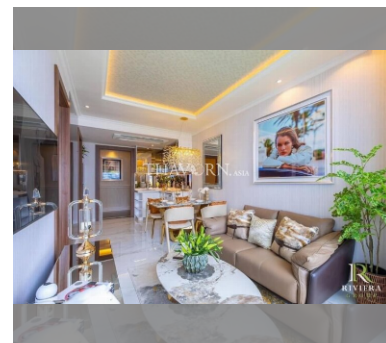

Condo for sale 1 bedroom 36 m² in The Riviera Malibu & Residences, Pattaya

฿ 4,800,000

UNIT PARAMETERS:

UID	FS-240752
quota	thai quota
type	1 bedroom
size	36m²
floor	10
view	sea view
quality	not chosen
transfer fee payer	50/50

PROJECT PARAMETERS:

district	Pratumnak
buildings	1
floors	29
start of construction	2023
built in	2027
maintenance	฿ 25,920/year

FACILITIES:

General information: highrise, pets are allowed, multy-level parking.

Swimming pool: swimming pool, rooftop pool, infinity view, jacuzzi, pool bar .

Chill zone: chill zone, garden, rooftop chillout.

Health zone: gym, sauna.

Other: reception, lobby, kids playgarden, CCTV, security, room service.