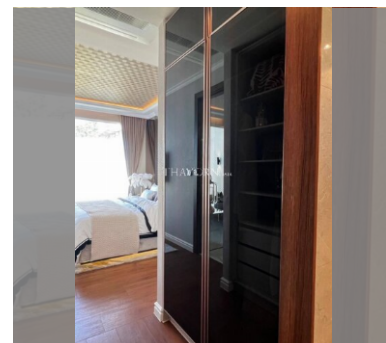

Condo for sale 1 bedroom 36 m² in The Riviera Malibu & Residences, Pattaya

฿ 4,800,000

UNIT PARAMETERS:

UID	FS-240752
quota	thai quota
type	1 bedroom
size	36m²
floor	10
view	sea view
quality	not chosen
transfer fee payer	50/50

PROJECT PARAMETERS:

district	Pratumnak
buildings	1
floors	29
start of construction	2023
built in	2027
maintenance	฿ 25,920/year

FACILITIES:

General information: highrise, pets are allowed, multy-level parking.

Swimming pool: swimming pool, rooftop pool, infinity view, jacuzzi, pool bar .

Chill zone: chill zone, garden, rooftop chillout.

Health zone: gym, sauna.

Other: reception, lobby, kids playgarden, CCTV, security, room service.