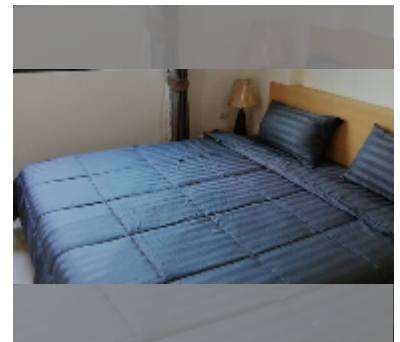

Condo for sale 2 bedroom 54.9 m² in Na Lanna Condo Pattaya, Pattaya

฿ 3,200,000

UNIT PARAMETERS:

UID	FS-240750
quota	thai quota
type	2 bedroom
size	54.9m²
floor	3
view	pool view

PROJECT PARAMETERS:

district	Central Pattaya
buildings	1
floors	8
built in	2014

FACILITIES:

General information: lowrise, covered parking.

Swimming pool: swimming pool.

Health zone: gym.

Other: reception, CCTV, security.