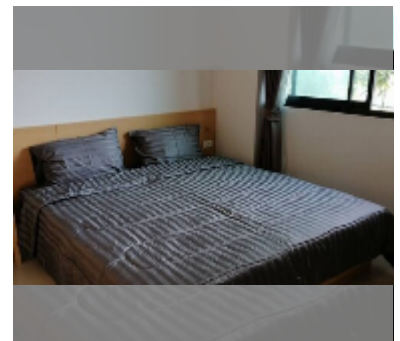

Condo for sale 2 bedroom 54.9 m² in Na Lanna Condo Pattaya, Pattaya

฿ 3,200,000

UNIT PARAMETERS:

UID	FS-240750
quota	thai quota
type	2 bedroom
size	54.9m²
floor	3
view	pool view

PROJECT PARAMETERS:

district	Central Pattaya
buildings	1
floors	8
built in	2014

FACILITIES:

General information: lowrise, covered parking.

Swimming pool: swimming pool.

Health zone: gym.

Other: reception, CCTV, security.