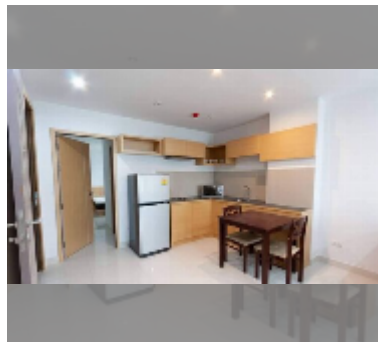

Condo for sale 2 bedroom 54.9 m² in Na Lanna Condo Pattaya, Pattaya

฿ 3,200,000

UNIT PARAMETERS:

UID	FS-240750
quota	thai quota
type	2 bedroom
size	54.9m²
floor	3
view	pool view

PROJECT PARAMETERS:

district	Central Pattaya
buildings	1
floors	8
built in	2014

FACILITIES:

General information: lowrise, covered parking.

Swimming pool: swimming pool.

Health zone: gym.

Other: reception, CCTV, security.