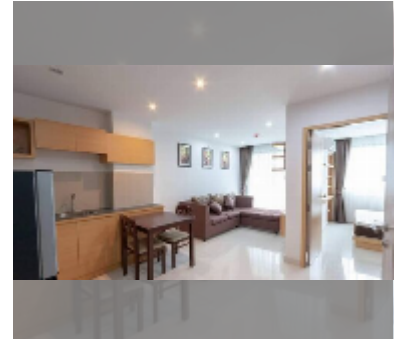

Condo for sale 2 bedroom 54.9 m² in Na Lanna Condo Pattaya, Pattaya

฿ 3,200,000

UNIT PARAMETERS:

UID	FS-240750
quota	thai quota
type	2 bedroom
size	54.9m ²
floor	3
view	pool view

PROJECT PARAMETERS:

district	Central Pattaya
buildings	1
floors	8
built in	2014

FACILITIES:

General information: lowrise, covered parking.

Swimming pool: swimming pool.

Health zone: gym.

Other: reception, CCTV, security.

[details](#)