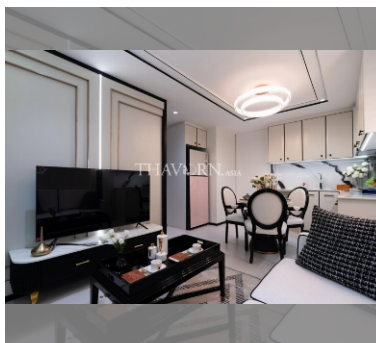

Condo for sale 2 bedroom 55 m² in Embassy Residence, Pattaya

฿ 6,825,000

UNIT PARAMETERS:

UID	FS-240747
quota	foreign quota
type	2 bedroom
size	55m²
floor	8
view	sea view
quality	not chosen
transfer fee payer	50/50

PROJECT PARAMETERS:

district	Jomtien
buildings	3
floors	8
start of construction	2024
built in	2027

FACILITIES:

General information: boutique, meters to beach: 750, minutes to beach: 5, underground parking.

Swimming pool: swimming pool, kids pool, jacuzzi, sunbathing area.

Chill zone: chill zone, garden.

Health zone: gym, SPA.

Other: reception, lobby, games room, CCTV, security.