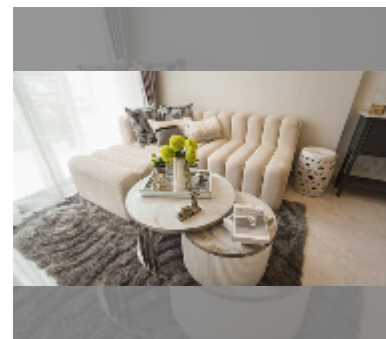

Condo for sale 1 bedroom 44.8 m² in Copacabana Coral Reef, Pattaya

฿ 7,000,000

UNIT PARAMETERS:

UID	FS-240743
quota	foreign quota
type	1 bedroom
size	44.8m²
floor	25
view	sea view

PROJECT PARAMETERS:

district	Jomtien
buildings	1
floors	56
start of construction	2024
built in	2028

FACILITIES:

General information: highrise, meters to beach: 500, minutes to beach: 5, multy-level parking.

Swimming pool: swimming pool, kids pool, rooftop pool, infinity view.

Chill zone: chill zone.

Health zone: gym, sauna.

Other: reception, lobby, CCTV, security.