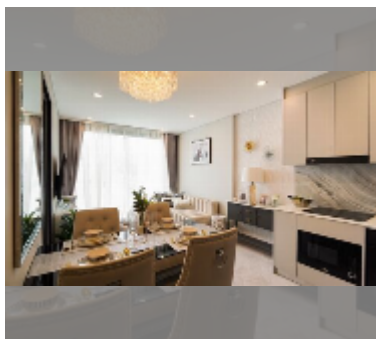

Condo for sale 1 bedroom 44.8 m² in Copacabana Coral Reef, Pattaya

฿ 7,000,000

UNIT PARAMETERS:

UID	FS-240743
quota	foreign quota
type	1 bedroom
size	44.8m²
floor	25
view	sea view

PROJECT PARAMETERS:

district	Jomtien
buildings	1
floors	56
start of construction	2024
built in	2028

FACILITIES:

General information: highrise, meters to beach: 500, minutes to beach: 5, multy-level parking.

Swimming pool: swimming pool, kids pool, rooftop pool, infinity view.

Chill zone: chill zone.

Health zone: gym, sauna.

Other: reception, lobby, CCTV, security.