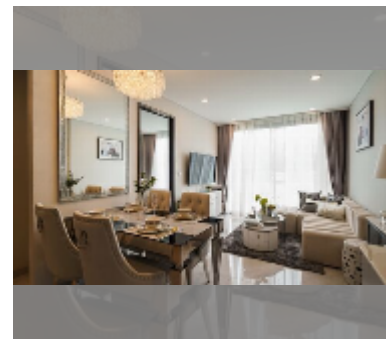

Condo for sale 1 bedroom 44.8 m² in Copacabana Coral Reef, Pattaya

฿ 7,000,000

UNIT PARAMETERS:

UID	FS-240743
quota	foreign quota
type	1 bedroom
size	44.8m²
floor	25
view	sea view

PROJECT PARAMETERS:

district	Jomtien
buildings	1
floors	56
start of construction	2024
built in	2028

FACILITIES:

General information: highrise, meters to beach: 500, minutes to beach: 5, multy-level parking.

Swimming pool: swimming pool, kids pool, rooftop pool, infinity view.

Chill zone: chill zone.

Health zone: gym, sauna.

Other: reception, lobby, CCTV, security.