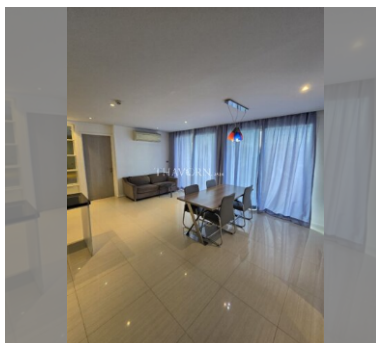

Condo for sale 2 bedroom 73 m² in Atlantis Condo Resort, Pattaya

฿ 3,550,000

UNIT PARAMETERS:

UID	FS-240742
quota	foreign quota
type	2 bedroom
size	73m ²
floor	1
view	city view
quality	not chosen
transfer fee payer	50/50

PROJECT PARAMETERS:

district	Jomtien
buildings	5
floors	8
built in	2014
maintenance	฿ 30,660/year

FACILITIES:

General information: resort, meters to beach: 500, minutes to beach: 5, open parking, covered parking.

Swimming pool: swimming pool, kids pool, water slides, waterfall, jacuzzi.

Chill zone: chill zone, garden.

Health zone: gym, sauna, hamam.

Other: reception, lobby, clubhouse, games room, kids playgarden, CCTV, security, minimart, laundry.