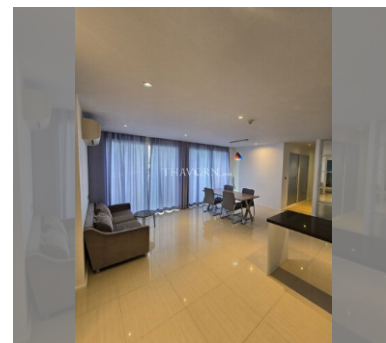

Condo for sale 2 bedroom 73 m² in Atlantis Condo Resort, Pattaya

฿ 3,550,000

UNIT PARAMETERS:

UID	FS-240742
quota	foreign quota
type	2 bedroom
size	73m ²
floor	1
view	city view
quality	not chosen
transfer fee payer	50/50

PROJECT PARAMETERS:

district	Jomtien
buildings	5
floors	8
built in	2014
maintenance	฿ 30,660/year

FACILITIES:

General information: resort, meters to beach: 500, minutes to beach: 5, open parking, covered parking.

Swimming pool: swimming pool, kids pool, water slides, waterfall, jacuzzi.

Chill zone: chill zone, garden.

Health zone: gym, sauna, hamam.

Other: reception, lobby, clubhouse, games room, kids playgarden, CCTV, security, minimart, laundry.