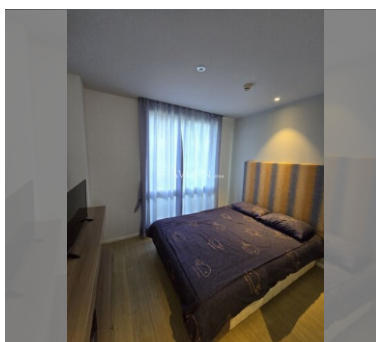

Condo for sale 2 bedroom 73 m² in Atlantis Condo Resort, Pattaya

฿ 3,550,000

UNIT PARAMETERS:

UID	FS-240742
quota	foreign quota
type	2 bedroom
size	73m²
floor	1
view	city view
quality	not chosen
transfer fee payer	50/50

PROJECT PARAMETERS:

district	Jomtien
buildings	5
floors	8
built in	2014
maintenance	฿ 30,660/year

FACILITIES:

General information: resort, meters to beach: 500, minutes to beach: 5, open parking, covered parking.

Swimming pool: swimming pool, kids pool, water slides, waterfall, jacuzzi.

Chill zone: chill zone, garden.

Health zone: gym, sauna, hamam.

Other: reception, lobby, clubhouse, games room, kids playgarden, CCTV, security, minimart, laundry.