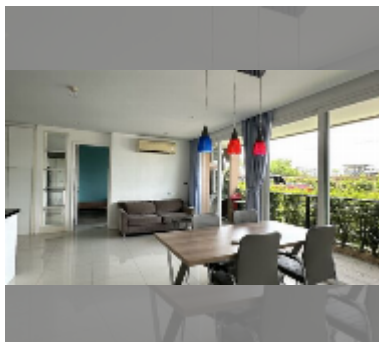

Condo for sale 2 bedroom 72 m² in Atlantis Condo Resort, Pattaya

฿ 3,200,000

UNIT PARAMETERS:

UID	FS-240742
quota	foreign quota
type	2 bedroom
size	72m ²
floor	1
view	garden view

PROJECT PARAMETERS:

district	Jomtien
buildings	5
floors	8
built in	2014
maintenance	฿ 30,240/year

Health zone: gym, sauna, hamam.

Other: reception, lobby, clubhouse, games room, kids playgarden, CCTV, security, minimart, laundry.

[details](#)