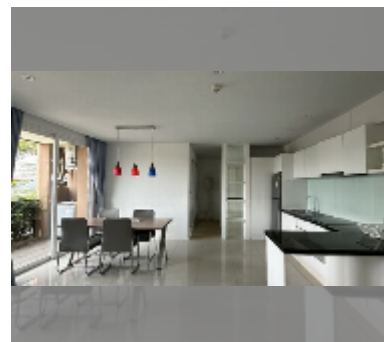

Condo for sale 2 bedroom 72 m² in Atlantis Condo Resort, Pattaya

฿ 3,200,000

UNIT PARAMETERS:

UID	FS-240742
quota	foreign quota
type	2 bedroom
size	72m ²
floor	1
view	garden view

PROJECT PARAMETERS:

district	Jomtien
buildings	5
floors	8
built in	2014
maintenance	฿ 30,240/year

Health zone: gym, sauna, hamam.

Other: reception, lobby, clubhouse, games room, kids playgarden, CCTV, security, minimart, laundry.

[details](#)