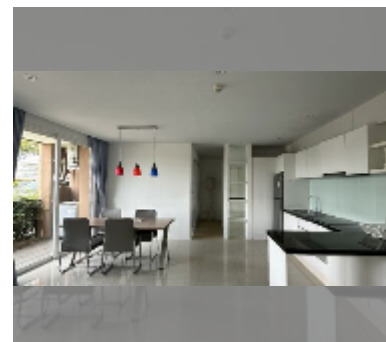

Condo for sale 2 bedroom 72 m² in Atlantis Condo Resort, Pattaya

฿ 3,200,000

UNIT PARAMETERS:

UID	FS-240742
quota	foreign quota
type	2 bedroom
size	72m ²
floor	1
view	garden view

PROJECT PARAMETERS:

district	Jomtien
buildings	5
floors	8
built in	2014
maintenance	฿ 30,240/year

Health zone: gym, sauna, hamam.

Other: reception, lobby, clubhouse, games room, kids playgarden, CCTV, security, minimart, laundry.

[details](#)