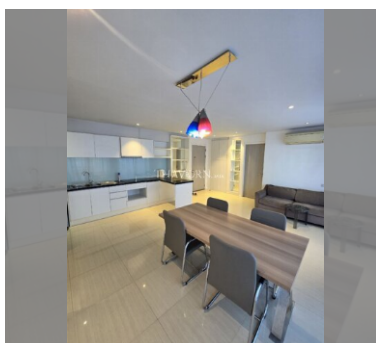

Condo for sale 2 bedroom 73 m² in Atlantis Condo Resort, Pattaya

฿ 3,550,000

UNIT PARAMETERS:

UID	FS-240742
quota	foreign quota
type	2 bedroom
size	73m²
floor	1
view	city view
quality	not chosen
transfer fee payer	50/50

PROJECT PARAMETERS:

district	Jomtien
buildings	5
floors	8
built in	2014
maintenance	฿ 30,660/year

FACILITIES:

General information: resort, meters to beach: 500, minutes to beach: 5, open parking, covered parking.

Swimming pool: swimming pool, kids pool, water slides, waterfall, jacuzzi.

Chill zone: chill zone, garden.

Health zone: gym, sauna, hamam.

Other: reception, lobby, clubhouse, games room, kids playgarden, CCTV, security, minimart, laundry.