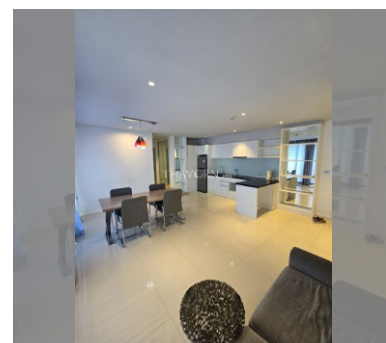

Condo for sale 2 bedroom 73 m² in Atlantis Condo Resort, Pattaya

฿ 3,550,000

UNIT PARAMETERS:

UID	FS-240742
quota	foreign quota
type	2 bedroom
size	73m²
floor	1
view	city view
quality	not chosen
transfer fee payer	50/50

PROJECT PARAMETERS:

district	Jomtien
buildings	5
floors	8
built in	2014
maintenance	฿ 30,660/year

FACILITIES:

General information: resort, meters to beach: 500, minutes to beach: 5, open parking, covered parking.

Swimming pool: swimming pool, kids pool, water slides, waterfall, jacuzzi.

Chill zone: chill zone, garden.

Health zone: gym, sauna, hamam.

Other: reception, lobby, clubhouse, games room, kids playgarden, CCTV, security, minimart, laundry.