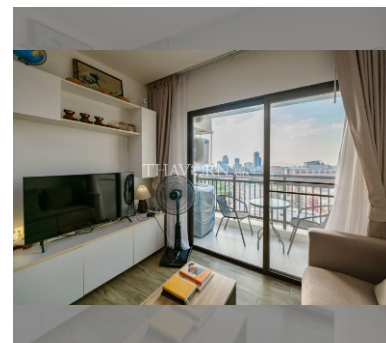

Condo for sale 1 bedroom 35 m² in Treetops Pattaya, Pattaya

฿ 2,750,000

UNIT PARAMETERS:

UID	FS-240741
quota	foreign quota
type	1 bedroom
size	35m²
floor	9
view	sea view
quality	good
transfer fee payer	50:50

PROJECT PARAMETERS:

district	Thappraya
buildings	1
floors	12
built in	2015
maintenance	฿ 16,800/year