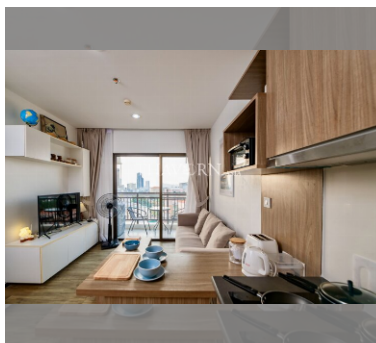

Condo for sale 1 bedroom 35 m² in Treetops Pattaya, Pattaya

฿ 2,750,000

UNIT PARAMETERS:

UID	FS-240741
quota	foreign quota
type	1 bedroom
size	35m²
floor	9
view	sea view
quality	good
transfer fee payer	50:50

PROJECT PARAMETERS:

district	Thappraya
buildings	1
floors	12
built in	2015
maintenance	฿ 16,800/year