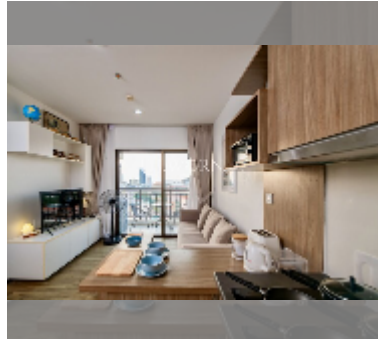

Condo for sale 1 bedroom 35 m² in Treetops Pattaya, Pattaya

฿ 2,750,000

UNIT PARAMETERS:

UID	FS-240741
quota	foreign quota
type	1 bedroom
size	35m ²
floor	9
view	sea view
quality	good

PROJECT PARAMETERS:

district	Thappraya
buildings	1
floors	12
built in	2015
maintenance	฿ 16,800/year