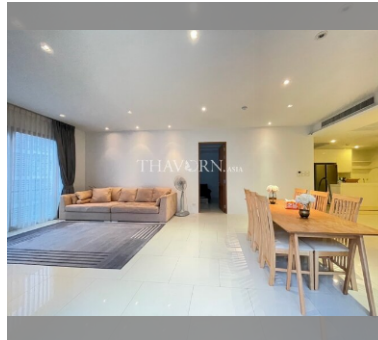

Condo for sale 3 bedroom 145.78 m² in The Sanctuary, Pattaya

฿ 9,000,000

UNIT PARAMETERS:

UID	FS-240734
quota	foreign quota
type	3 bedroom
size	145.78m²
floor	6
view	partial sea view
quality	not chosen
transfer fee payer	Seller 50 Buyer 50

PROJECT PARAMETERS:

district	Wongamat
buildings	5
floors	8
built in	2009
maintenance	฿ 61,228/year

FACILITIES:

General information: boutique, underground parking.

Swimming pool: swimming pool.

Chill zone: chill zone, garden.

Health zone: gym, sauna.

Other: lobby, kids playgarden, CCTV, security, minimart.