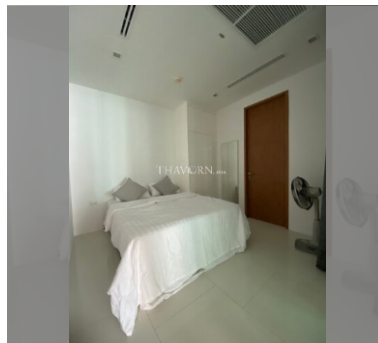

Condo for sale 3 bedroom 145.78 m² in The Sanctuary, Pattaya

฿ 9,000,000

UNIT PARAMETERS:

UID	FS-240734
quota	foreign quota
type	3 bedroom
size	145.78m²
floor	6
view	partial sea view
quality	not chosen
transfer fee payer	Seller 50 Buyer 50

PROJECT PARAMETERS:

district	Wongamat
buildings	5
floors	8
built in	2009
maintenance	฿ 61,228/year

FACILITIES:

General information: boutique, underground parking.

Swimming pool: swimming pool.

Chill zone: chill zone, garden.

Health zone: gym, sauna.

Other: lobby, kids playgarden, CCTV, security, minimart.