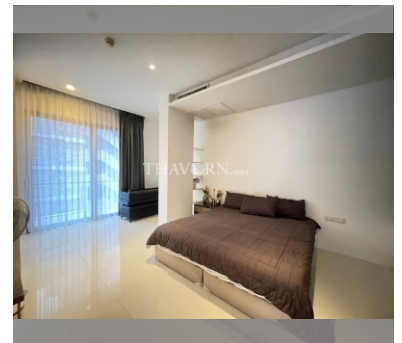

Condo for sale 3 bedroom 145.78 m² in The Sanctuary, Pattaya

฿ 9,000,000

UNIT PARAMETERS:

UID	FS-240734
quota	foreign quota
type	3 bedroom
size	145.78m²
floor	6
view	partial sea view
quality	not chosen
transfer fee payer	Seller 50 Buyer 50

PROJECT PARAMETERS:

district	Wongamat
buildings	5
floors	8
built in	2009
maintenance	฿ 61,228/year

FACILITIES:

General information: boutique, underground parking.

Swimming pool: swimming pool.

Chill zone: chill zone, garden.

Health zone: gym, sauna.

Other: lobby, kids playgarden, CCTV, security, minimart.