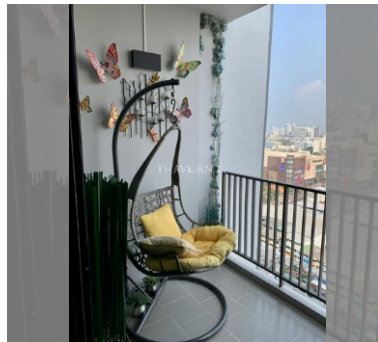

Condo for sale 2 bedroom 53 m² in The Base Central Pattaya, Pattaya

฿ 7,500,000

UNIT PARAMETERS:

UID	FS-240733
quota	foreign quota
type	2 bedroom
size	53m²
floor	24
view	city view
quality	not chosen
transfer fee payer	Seller 50/Buyer 50

PROJECT PARAMETERS:

district	Central Pattaya
buildings	3
floors	32
built in	2016

FACILITIES:

General information: highrise, meters to beach: 100, minutes to beach: 5, covered parking.

Swimming pool: swimming pool, rooftop pool.

Chill zone: garden, rooftop chillout, barbeque areas.

Health zone: gym.

Other: lobby, CCTV, security.