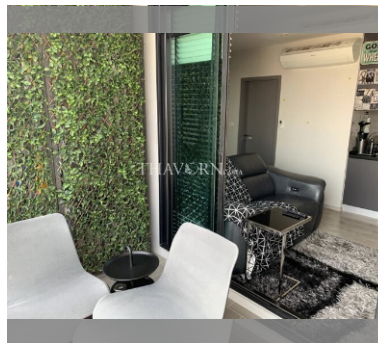

Condo for sale 2 bedroom 53 m² in The Base Central Pattaya, Pattaya

฿ 7,500,000

UNIT PARAMETERS:

UID	FS-240733
quota	foreign quota
type	2 bedroom
size	53m²
floor	24
view	city view
quality	not chosen
transfer fee payer	Seller 50/Buyer 50

PROJECT PARAMETERS:

district	Central Pattaya
buildings	3
floors	32
built in	2016

FACILITIES:

General information: highrise, meters to beach: 100, minutes to beach: 5, covered parking.

Swimming pool: swimming pool, rooftop pool.

Chill zone: garden, rooftop chillout, barbeque areas.

Health zone: gym.

Other: lobby, CCTV, security.