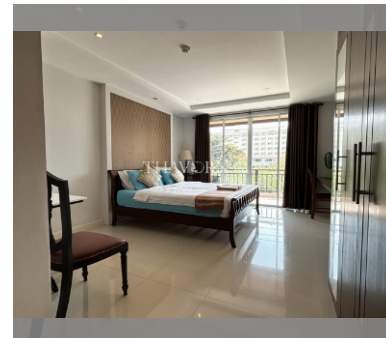

Condo for sale studio 36 m² in Jomtien Beach Penthouses, Pattaya

฿ 2,490,000

UNIT PARAMETERS:

UID	FS-240729
quota	thai quota
type	studio
size	36m²
floor	3
view	city view
quality	excellent
equipment	furniture, household appliances, kitchen appliances, refrigerator
transfer fee payer	On buyer

PROJECT PARAMETERS:

district	Jomtien
floors	6
built in	2010

FACILITIES:

General information: lowrise, meters to beach: 400, minutes to beach: 1, open parking.

Swimming pool: swimming pool.

Chill zone: garden.

Health zone: gym.

Other: CCTV, security.