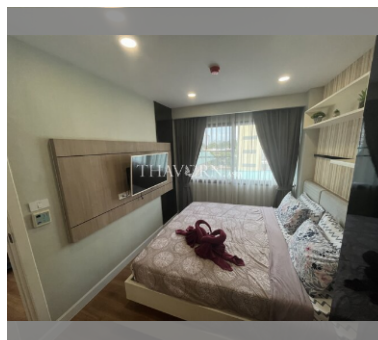

Condo for sale 1 bedroom 35 m² in Dusit Grand Park, Pattaya

฿ 2,000,000

UNIT PARAMETERS:

UID	FS-240728
quota	foreign quota
type	1 bedroom
size	35m²
floor	4
view	city view
quality	not chosen
transfer fee payer	Seller 50/ Buyer 50

PROJECT PARAMETERS:

district	Jomtien
buildings	6
floors	8
built in	2015
maintenance	฿ 14,700/year

FACILITIES:

General information: resort, meters to

beach: 500, minutes to beach: 10,

underground parking, open parking.

Swimming pool: swimming pool, kids pool, water slides, waterfall, jacuzzi.

Chill zone: chill zone, garden.

Health zone: gym, sauna.

Other: lobby, clubhouse, CCTV, security, room service.