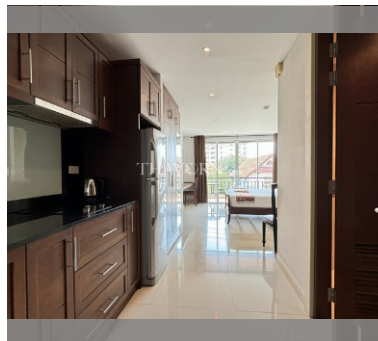

Condo for sale studio 36 m² in Jomtien Beach Penthouses, Pattaya

฿ 2,490,000

UNIT PARAMETERS:

UID	FS-240727
quota	thai quota
type	studio
size	36m²
floor	3
view	city view
quality	excellent
equipment	furniture, household appliances, kitchen appliances, refrigerator
transfer fee payer	On buyer

PROJECT PARAMETERS:

district	Jomtien
floors	6
built in	2010

FACILITIES:

General information: lowrise, meters to beach: 400, minutes to beach: 1, open parking.

Swimming pool: swimming pool.

Chill zone: garden.

Health zone: gym.

Other: CCTV, security.