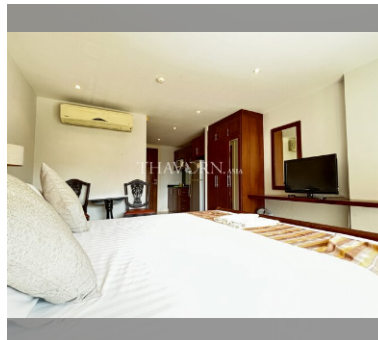

Condo for sale studio 36 m² in Jomtien Beach Penthouses, Pattaya

฿ 2,490,000

UNIT PARAMETERS:

UID	FS-240727
quota	thai quota
type	studio
size	36m²
floor	3
view	city view
quality	excellent
equipment	furniture, household appliances, kitchen appliances, refrigerator
transfer fee payer	On buyer

PROJECT PARAMETERS:

district	Jomtien
floors	6
built in	2010

FACILITIES:

General information: lowrise, meters to beach: 400, minutes to beach: 1, open parking.

Swimming pool: swimming pool.

Chill zone: garden.

Health zone: gym.

Other: CCTV, security.