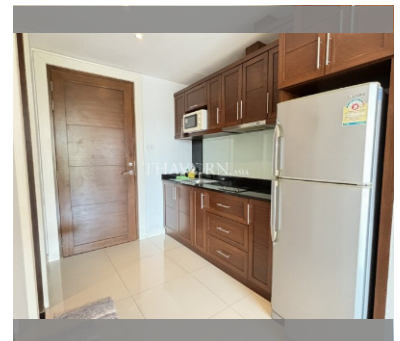

Condo for sale studio 36 m² in Jomtien Beach Penthouses, Pattaya

฿ 2,490,000

UNIT PARAMETERS:

UID	FS-240727
quota	thai quota
type	studio
size	36m²
floor	3
view	city view
quality	excellent
equipment	furniture, household appliances, kitchen appliances, refrigerator
transfer fee payer	On buyer

PROJECT PARAMETERS:

district	Jomtien
floors	6
built in	2010

FACILITIES:

General information: lowrise, meters to beach: 400, minutes to beach: 1, open parking.

Swimming pool: swimming pool.

Chill zone: garden.

Health zone: gym.

Other: CCTV, security.