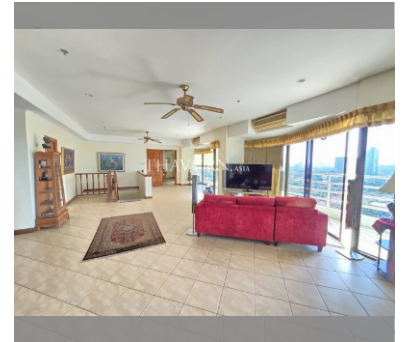

Condo for sale 2 bedroom 266 m² in View Talay 2, Pattaya

฿ 14,500,000

UNIT PARAMETERS:

UID	FS-240726
quota	foreign quota
type	2 bedroom
size	266m²
floor	17
view	city view
quality	not chosen
transfer fee payer	Seller 50 Buyer 50

PROJECT PARAMETERS:

district	Jomtien
buildings	2
built in	2002

FACILITIES:

General information: highrise, open parking, covered parking.

Swimming pool: swimming pool, kids pool.

Other: lobby, CCTV, security, minimart, laundry, room service.