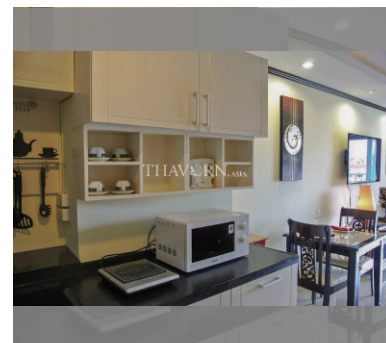

Condo for sale studio 49 m² in View Talay 5, Pattaya

฿ 2,790,000

UNIT PARAMETERS:

UID	FS-240722
quota	foreign quota
type	studio
size	49m²
floor	5
view	city view
quality	not chosen
transfer fee payer	50/50

PROJECT PARAMETERS:

district	Thappraya
buildings	2
floors	22
built in	2007
maintenance	฿ 11,760/year

FACILITIES:

General information: highrise, meters to beach: 150, minutes to beach: 3, open parking, covered parking.

Swimming pool: swimming pool.

Other: reception, CCTV, security, minimart, laundry, room service.