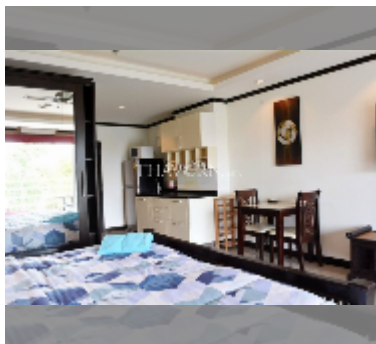

Condo for sale studio 49 m² in View Talay 5, Pattaya

฿ 2,790,000

UNIT PARAMETERS:

UID	FS-240722
quota	foreign quota
type	studio
size	49m²
floor	5
view	city view

PROJECT PARAMETERS:

district	Thappraya
buildings	2
floors	22
built in	2007
maintenance	฿ 11,760/year

FACILITIES:

General information: highrise, meters to beach: 150, minutes to beach: 3, open parking, covered parking.

Swimming pool: swimming pool.

Other: reception, CCTV, security, minimart, laundry, room service.