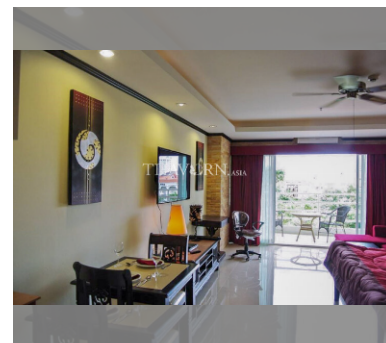

Condo for sale studio 49 m² in View Talay 5, Pattaya

฿ 2,790,000

UNIT PARAMETERS:

UID	FS-240722
quota	foreign quota
type	studio
size	49m²
floor	5
view	city view
quality	not chosen
transfer fee payer	50/50

PROJECT PARAMETERS:

district	Thappraya
buildings	2
floors	22
built in	2007
maintenance	฿ 11,760/year

FACILITIES:

General information: highrise, meters to beach: 150, minutes to beach: 3, open parking, covered parking.

Swimming pool: swimming pool.

Other: reception, CCTV, security, minimart, laundry, room service.