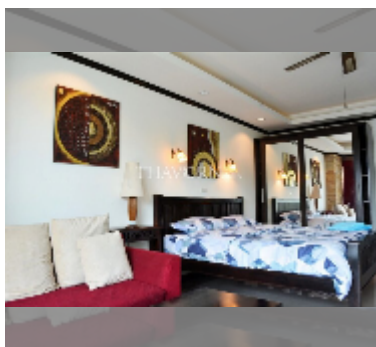

Condo for sale studio 49 m² in View Talay 5, Pattaya

฿ 2,790,000

UNIT PARAMETERS:

UID	FS-240722
quota	foreign quota
type	studio
size	49m²
floor	5
view	city view

PROJECT PARAMETERS:

district	Thappraya
buildings	2
floors	22
built in	2007
maintenance	฿ 11,760/year

FACILITIES:

General information: highrise, meters to beach: 150, minutes to beach: 3, open parking, covered parking.

Swimming pool: swimming pool.

Other: reception, CCTV, security, minimart, laundry, room service.