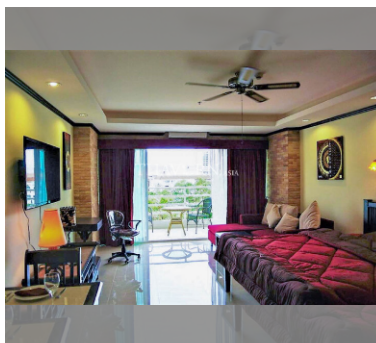

Condo for sale studio 49 m² in View Talay 5, Pattaya

฿ 2,790,000

UNIT PARAMETERS:

UID	FS-240722
quota	foreign quota
type	studio
size	49m²
floor	5
view	city view
quality	not chosen
transfer fee payer	50/50

PROJECT PARAMETERS:

district	Thappraya
buildings	2
floors	22
built in	2007
maintenance	฿ 11,760/year

FACILITIES:

General information: highrise, meters to beach: 150, minutes to beach: 3, open parking, covered parking.

Swimming pool: swimming pool.

Other: reception, CCTV, security, minimart, laundry, room service.