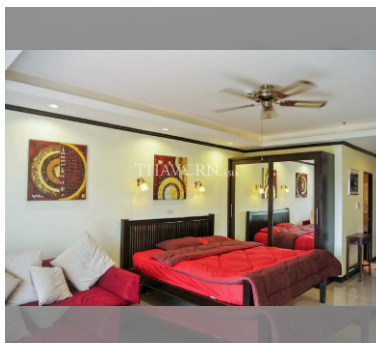

Condo for sale studio 49 m² in View Talay 5, Pattaya

฿ 2,790,000

UNIT PARAMETERS:

UID	FS-240722
quota	foreign quota
type	studio
size	49m²
floor	5
view	city view
quality	not chosen
transfer fee payer	50/50

PROJECT PARAMETERS:

district	Thappraya
buildings	2
floors	22
built in	2007
maintenance	฿ 11,760/year

FACILITIES:

General information: highrise, meters to beach: 150, minutes to beach: 3, open parking, covered parking.

Swimming pool: swimming pool.

Other: reception, CCTV, security, minimart, laundry, room service.