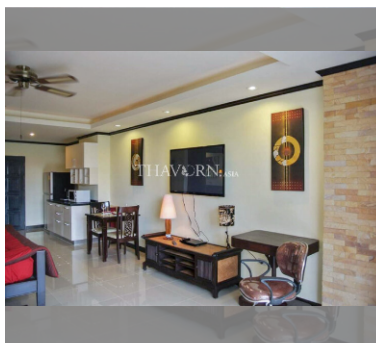

Condo for sale studio 49 m² in View Talay 5, Pattaya

฿ 2,790,000

UNIT PARAMETERS:

UID	FS-240722
quota	foreign quota
type	studio
size	49m²
floor	5
view	city view
quality	not chosen
transfer fee payer	50/50

PROJECT PARAMETERS:

district	Thappraya
buildings	2
floors	22
built in	2007
maintenance	฿ 11,760/year

FACILITIES:

General information: highrise, meters to beach: 150, minutes to beach: 3, open parking, covered parking.

Swimming pool: swimming pool.

Other: reception, CCTV, security, minimart, laundry, room service.