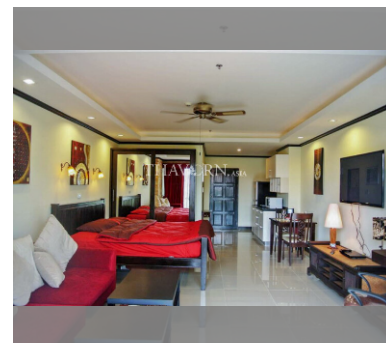

Condo for sale studio 49 m² in View Talay 5, Pattaya

฿ 2,790,000

UNIT PARAMETERS:

UID	FS-240722
quota	foreign quota
type	studio
size	49m²
floor	5
view	city view
quality	not chosen
transfer fee payer	50/50

PROJECT PARAMETERS:

district	Thappraya
buildings	2
floors	22
built in	2007
maintenance	฿ 11,760/year

FACILITIES:

General information: highrise, meters to beach: 150, minutes to beach: 3, open parking, covered parking.

Swimming pool: swimming pool.

Other: reception, CCTV, security, minimart, laundry, room service.