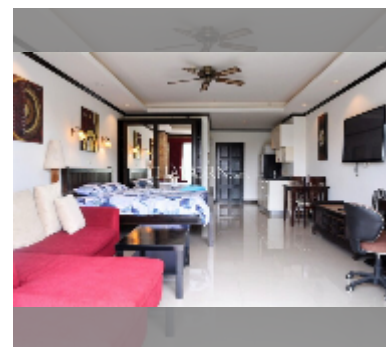

Condo for sale studio 49 m² in View Talay 5, Pattaya

฿ 2,790,000

UNIT PARAMETERS:

UID	FS-240722
quota	foreign quota
type	studio
size	49m²
floor	5
view	city view

PROJECT PARAMETERS:

district	Thappraya
buildings	2
floors	22
built in	2007
maintenance	฿ 11,760/year

FACILITIES:

General information: highrise, meters to beach: 150, minutes to beach: 3, open parking, covered parking.

Swimming pool: swimming pool.

Other: reception, CCTV, security, minimart, laundry, room service.