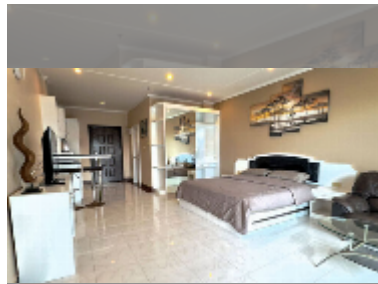

Condo for sale studio 48 m² in View Talay 8, Pattaya

฿ 3,390,000

UNIT PARAMETERS:

UID	FS-240721
quota	foreign quota
type	studio
size	48m²
floor	8
view	sea view

PROJECT PARAMETERS:

district	Jomtien
buildings	1
floors	30
built in	2010

FACILITIES:

General information: highrise, covered parking.

Swimming pool: swimming pool.

Chill zone: garden.

Health zone: gym.

Other: kids playgarden, CCTV, security.