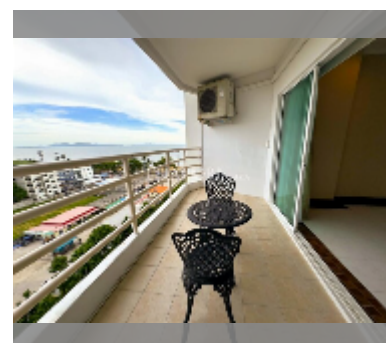

Condo for sale studio 48 m² in View Talay 8, Pattaya

฿ 3,390,000

UNIT PARAMETERS:

UID	FS-240721
quota	foreign quota
type	studio
size	48m ²
floor	8
view	sea view

PROJECT PARAMETERS:

district	Jomtien
buildings	1
floors	30
built in	2010

FACILITIES:

General information: highrise, covered parking.

Swimming pool: swimming pool.

Chill zone: garden.

Health zone: gym.

Other: kids playgarden, CCTV, security.

details