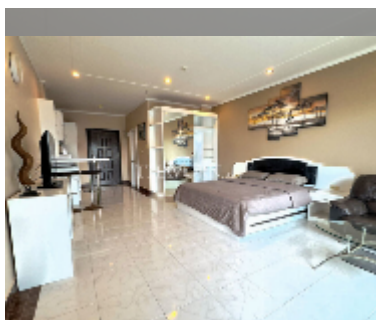

Condo for sale studio 48 m² in View Talay 8, Pattaya

฿ 3,390,000

UNIT PARAMETERS:

UID	FS-240721
quota	foreign quota
type	studio
size	48m²
floor	8
view	sea view

PROJECT PARAMETERS:

district	Jomtien
buildings	1
floors	30
built in	2010

FACILITIES:

General information: highrise, covered parking.

Swimming pool: swimming pool.

Chill zone: garden.

Health zone: gym.

Other: kids playgarden, CCTV, security.