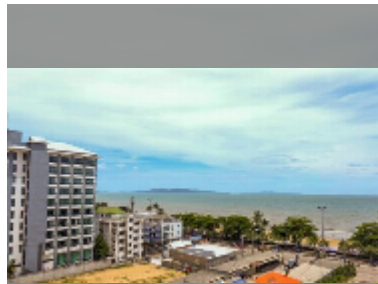

Condo for sale studio 48 m² in View Talay 8, Pattaya

฿ 3,390,000

UNIT PARAMETERS:

UID	FS-240721
quota	foreign quota
type	studio
size	48m²
floor	8
view	sea view

PROJECT PARAMETERS:

district	Jomtien
buildings	1
floors	30
built in	2010

FACILITIES:

General information: highrise, covered parking.

Swimming pool: swimming pool.

Chill zone: garden.

Health zone: gym.

Other: kids playgarden, CCTV, security.