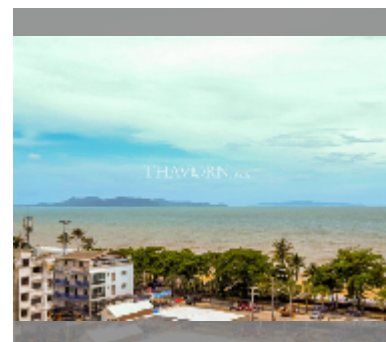

Condo for sale studio 48 m² in View Talay 8, Pattaya

฿ 3,390,000

UNIT PARAMETERS:

UID	FS-240721
quota	foreign quota
type	studio
size	48m²
floor	8
view	sea view

PROJECT PARAMETERS:

district	Jomtien
buildings	1
floors	30
built in	2010

FACILITIES:

General information: highrise, covered parking.

Swimming pool: swimming pool.

Chill zone: garden.

Health zone: gym.

Other: kids playgarden, CCTV, security.