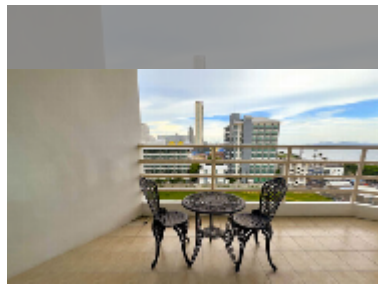

Condo for sale studio 48 m² in View Talay 8, Pattaya

฿ 3,390,000

UNIT PARAMETERS:

UID	FS-240721
quota	foreign quota
type	studio
size	48m ²
floor	8
view	sea view

PROJECT PARAMETERS:

district	Jomtien
buildings	1
floors	30
built in	2010

FACILITIES:

General information: highrise, covered parking.

Swimming pool: swimming pool.

Chill zone: garden.

Health zone: gym.

Other: kids playgarden, CCTV, security.

details