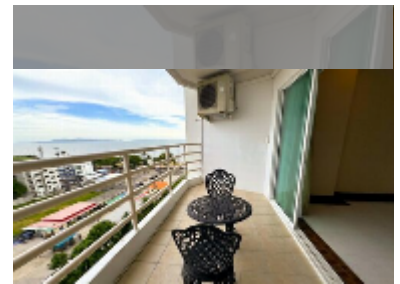

Condo for sale studio 48 m² in View Talay 8, Pattaya

฿ 3,390,000

UNIT PARAMETERS:

UID	FS-240721
quota	foreign quota
type	studio
size	48m ²
floor	8
view	sea view

PROJECT PARAMETERS:

district	Jomtien
buildings	1
floors	30
built in	2010

FACILITIES:

General information: highrise, covered parking.

Swimming pool: swimming pool.

Chill zone: garden.

Health zone: gym.

Other: kids playgarden, CCTV, security.

details