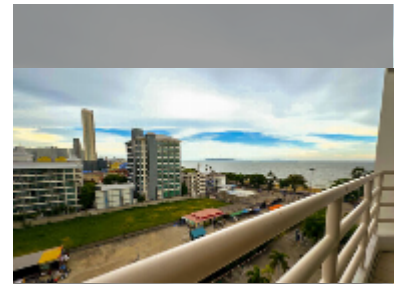

Condo for sale studio 48 m² in View Talay 8, Pattaya

฿ 3,390,000

UNIT PARAMETERS:

UID	FS-240721
quota	foreign quota
type	studio
size	48m²
floor	8
view	sea view

PROJECT PARAMETERS:

district	Jomtien
buildings	1
floors	30
built in	2010

FACILITIES:

General information: highrise, covered parking.

Swimming pool: swimming pool.

Chill zone: garden.

Health zone: gym.

Other: kids playgarden, CCTV, security.