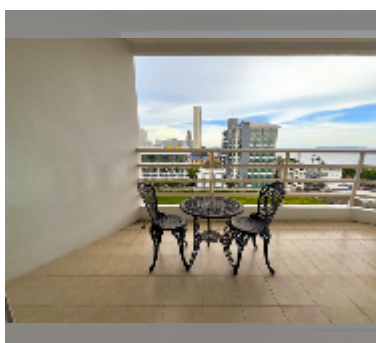

Condo for sale studio 48 m² in View Talay 8, Pattaya

฿ 3,390,000

UNIT PARAMETERS:

UID	FS-240721
quota	foreign quota
type	studio
size	48m²
floor	8
view	sea view

PROJECT PARAMETERS:

district	Jomtien
buildings	1
floors	30
built in	2010

FACILITIES:

General information: highrise, covered parking.

Swimming pool: swimming pool.

Chill zone: garden.

Health zone: gym.

Other: kids playgarden, CCTV, security.