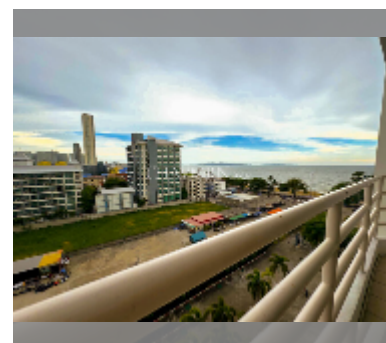

Condo for sale studio 48 m² in View Talay 8, Pattaya

฿ 3,390,000

UNIT PARAMETERS:

UID	FS-240721
quota	foreign quota
type	studio
size	48m²
floor	8
view	sea view

PROJECT PARAMETERS:

district	Jomtien
buildings	1
floors	30
built in	2010

FACILITIES:

General information: highrise, covered parking.

Swimming pool: swimming pool.

Chill zone: garden.

Health zone: gym.

Other: kids playgarden, CCTV, security.