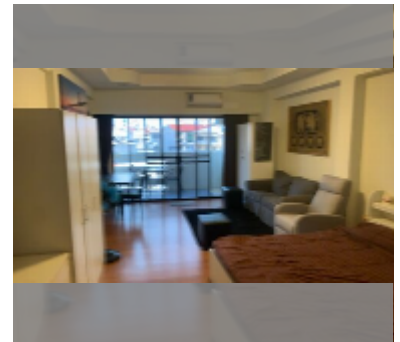

## Condo for sale studio 40 m<sup>2</sup> in Yensabai Condo, Pattaya

**฿ 1,550,000**

**UNIT PARAMETERS:**

UID	FS-240718
quota	company ownership
type	studio
size	40m <sup>2</sup>
floor	6
view	city view

**PROJECT PARAMETERS:**

district	Central Pattaya
buildings	1
floors	12
built in	1995

**FACILITIES:**

General information: open parking.

Swimming pool: swimming pool.

Health zone: gym.

Other: reception, CCTV, security.

[details](#)