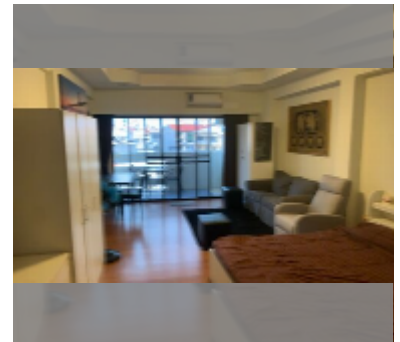

Condo for sale studio 40 m² in Yensabai Condo, Pattaya

฿ 1,550,000

UNIT PARAMETERS:

UID	FS-240718
quota	company ownership
type	studio
size	40m ²
floor	6
view	city view

PROJECT PARAMETERS:

district	Central Pattaya
buildings	1
floors	12
built in	1995

FACILITIES:

- General information: open parking.
- Swimming pool: swimming pool.
- Health zone: gym.
- Other: reception, CCTV, security.

[details](#)