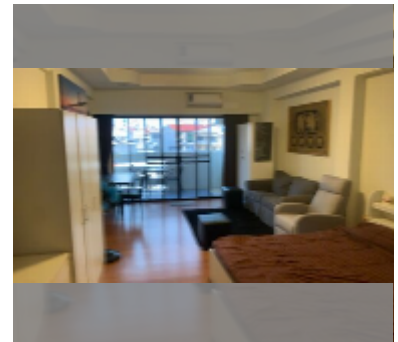

## Condo for sale studio 40 m<sup>2</sup> in Yensabai Condo, Pattaya

**฿ 1,550,000**

**UNIT PARAMETERS:**

UID	FS-240718
quota	company ownership
type	studio
size	40m <sup>2</sup>
floor	6
view	city view

**PROJECT PARAMETERS:**

district	Central Pattaya
buildings	1
floors	12
built in	1995

**FACILITIES:**

General information: open parking.

Swimming pool: swimming pool.

Health zone: gym.

Other: reception, CCTV, security.

[details](#)