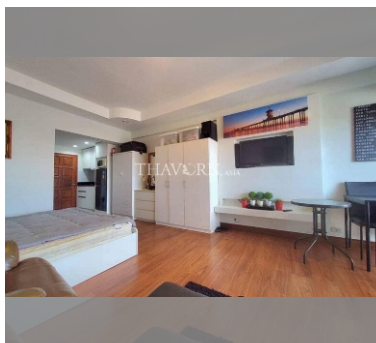

Condo for sale studio 40 m<sup>2</sup> in Yensabai Condo, Pattaya

**฿ 1,550,000**

**UNIT PARAMETERS:**

UID	FS-240718
quota	company ownership
type	studio
size	40m <sup>2</sup>
floor	6
view	city view
quality	not chosen

**PROJECT PARAMETERS:**

district	East Pattaya
buildings	1
floors	12
built in	1995

**FACILITIES:**

General information: open parking.

Swimming pool: swimming pool.

Health zone: gym.

Other: reception, CCTV, security.