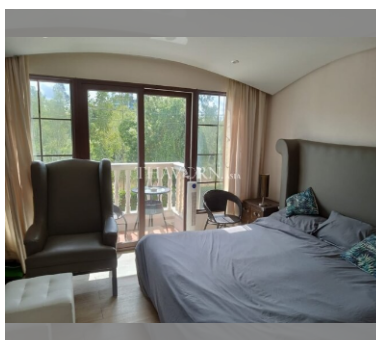

Condo for sale studio 27 m² in Venetian Condo Resort, Pattaya

฿ 1,100,000

UNIT PARAMETERS:

UID	FS-240712
quota	foreign quota
type	studio
size	27m²
floor	3
view	city view
quality	fair
equipment	furniture, household appliances, kitchen appliances, air conditioner, television, refrigerator
transfer fee payer	50/50

PROJECT PARAMETERS:

district	Na Jomtien
buildings	4
floors	8
built in	2015
maintenance	฿ 12,960/year

FACILITIES:

General information: resort, meters to beach: 500, minutes to beach: 10, open parking.

Swimming pool: swimming pool, kids pool, water slides, waterfall, jacuzzi, pool bar .

Chill zone: chill zone, garden.

Health zone: gym, sauna, hamam.

Other: reception, clubhouse, meeting room, games room, kids playgarden, CCTV, security, room service.