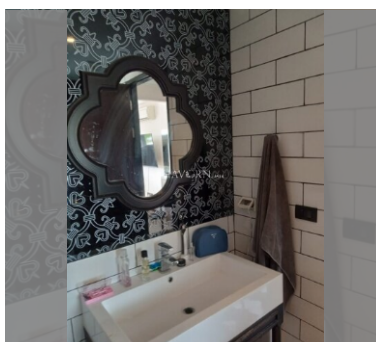

Condo for sale studio 27 m² in Venetian Condo Resort, Pattaya

฿ 1,100,000

UNIT PARAMETERS:

UID	FS-240712
quota	foreign quota
type	studio
size	27m²
floor	3
view	city view
quality	fair
equipment	furniture, household appliances, kitchen appliances, air conditioner, television, refrigerator
transfer fee payer	50/50

PROJECT PARAMETERS:

district	Na Jomtien
buildings	4
floors	8
built in	2015
maintenance	฿ 12,960/year

FACILITIES:

General information: resort, meters to beach: 500, minutes to beach: 10, open parking.

Swimming pool: swimming pool, kids pool, water slides, waterfall, jacuzzi, pool bar .

Chill zone: chill zone, garden.

Health zone: gym, sauna, hamam.

Other: reception, clubhouse, meeting room, games room, kids playgarden, CCTV, security, room service.