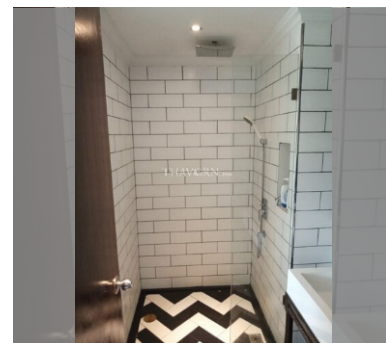

Condo for sale studio 27 m² in Venetian Condo Resort, Pattaya

฿ 1,100,000

UNIT PARAMETERS:

UID	FS-240712
quota	foreign quota
type	studio
size	27m ²
floor	3
view	city view
quality	fair
equipment	furniture, household appliances, kitchen appliances, air conditioner, television, refrigerator
transfer fee payer	50/50

PROJECT PARAMETERS:

district	Na Jomtien
buildings	4
floors	8
built in	2015
maintenance	฿ 12,960/year

FACILITIES:

General information: resort, meters to beach: 500, minutes to beach: 10, open parking.

Swimming pool: swimming pool, kids pool, water slides, waterfall, jacuzzi, pool bar .

Chill zone: chill zone, garden.

Health zone: gym, sauna, hamam.

Other: reception, clubhouse, meeting room, games room, kids playgarden, CCTV, security, room service.

details