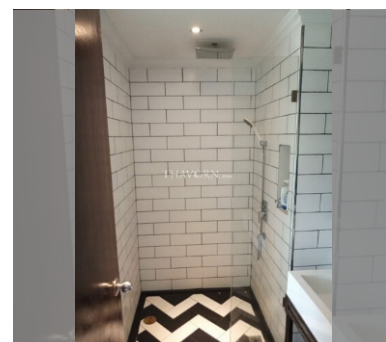

### UNIT PARAMETERS:

UID	FS-240712
quota	foreign quota
type	studio
size	27m <sup>2</sup>
floor	3
view	city view
quality	fair
equipment	furniture, household appliances, kitchen appliances, air conditioner, television, refrigerator
transfer fee payer	50/50

**Health zone:** gym, sauna, hamam.

**Other:** reception, clubhouse, meeting room, games room, kids playgarden, CCTV, security, room service.

details