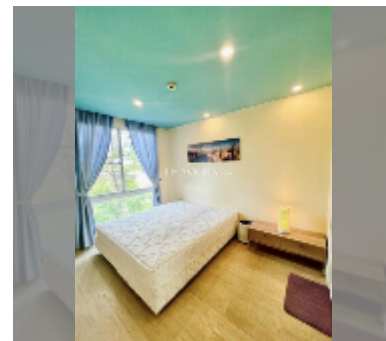

Condo for sale 1 bedroom 37 m² in Atlantis Condo Resort, Pattaya

฿ 1,870,000

UNIT PARAMETERS:

UID	FS-240709
quota	thai quota
type	1 bedroom
size	37m²
floor	4
view	garden view

PROJECT PARAMETERS:

district	Jomtien
buildings	5
floors	8
built in	2014
maintenance	฿ 15,540/year

FACILITIES:

General information: resort, meters to beach: 500, minutes to beach: 5, open parking, covered parking.

Swimming pool: swimming pool, kids pool, water slides, waterfall, jacuzzi.

Chill zone: chill zone, garden.

Health zone: gym, sauna, hamam.

Other: reception, lobby, clubhouse, games room, kids playgarden, CCTV, security, minimart, laundry.