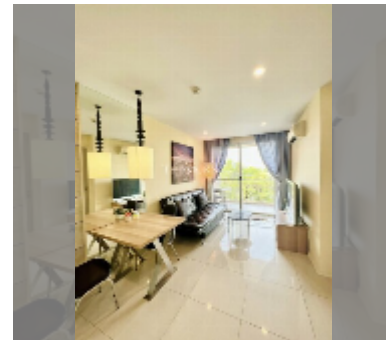

Condo for sale 1 bedroom 37 m² in Atlantis Condo Resort, Pattaya

฿ 1,870,000

UNIT PARAMETERS:

UID	FS-240709
quota	thai quota
type	1 bedroom
size	37m ²
floor	4
view	garden view

PROJECT PARAMETERS:

district	Jomtien
buildings	5
floors	8
built in	2014
maintenance	฿ 15,540/year

Health zone: gym, sauna, hamam.

Other: reception, lobby, clubhouse, games room, kids playgarden, CCTV, security, minimart, laundry.

[details](#)