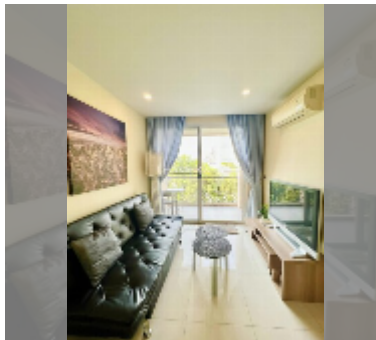

Condo for sale 1 bedroom 37 m² in Atlantis Condo Resort, Pattaya

฿ 1,870,000

UNIT PARAMETERS:

UID	FS-240709
quota	thai quota
type	1 bedroom
size	37m²
floor	4
view	garden view

PROJECT PARAMETERS:

district	Jomtien
buildings	5
floors	8
built in	2014
maintenance	฿ 15,540/year

FACILITIES:

General information: resort, meters to beach: 500, minutes to beach: 5, open parking, covered parking.

Swimming pool: swimming pool, kids pool, water slides, waterfall, jacuzzi.

Chill zone: chill zone, garden.

Health zone: gym, sauna, hamam.

Other: reception, lobby, clubhouse, games room, kids playgarden, CCTV, security, minimart, laundry.