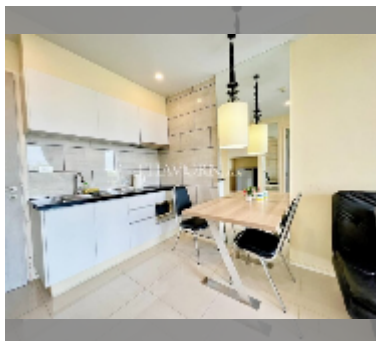

Condo for sale 1 bedroom 37 m² in Atlantis Condo Resort, Pattaya

฿ 1,870,000

UNIT PARAMETERS:

UID	FS-240709
quota	thai quota
type	1 bedroom
size	37m²
floor	4
view	garden view

PROJECT PARAMETERS:

district	Jomtien
buildings	5
floors	8
built in	2014
maintenance	฿ 15,540/year

FACILITIES:

General information: resort, meters to beach: 500, minutes to beach: 5, open parking, covered parking.

Swimming pool: swimming pool, kids pool, water slides, waterfall, jacuzzi.

Chill zone: chill zone, garden.

Health zone: gym, sauna, hamam.

Other: reception, lobby, clubhouse, games room, kids playgarden, CCTV, security, minimart, laundry.