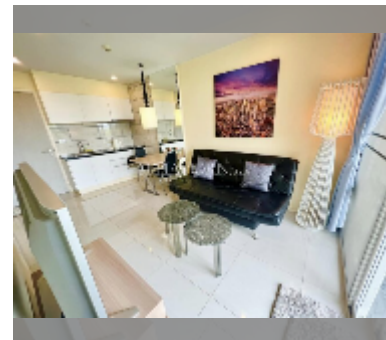

Condo for sale 1 bedroom 37 m² in Atlantis Condo Resort, Pattaya

฿ 1,870,000

UNIT PARAMETERS:

UID	FS-240709
quota	thai quota
type	1 bedroom
size	37m ²
floor	4
view	garden view

PROJECT PARAMETERS:

district	Jomtien
buildings	5
floors	8
built in	2014
maintenance	฿ 15,540/year

Health zone: gym, sauna, hamam.

Other: reception, lobby, clubhouse, games room, kids playgarden, CCTV, security, minimart, laundry.

[details](#)