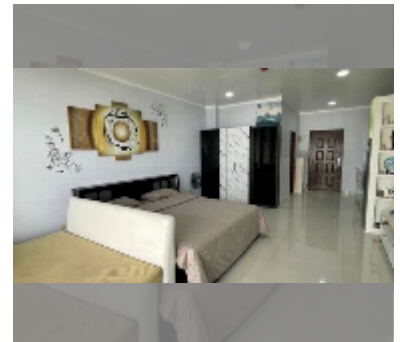

Condo for sale studio 48 m² in View Talay 8, Pattaya

฿ 3,100,000

UNIT PARAMETERS:

UID	FS-240664
quota	foreign quota
type	studio
size	48m²
floor	11
view	sea view

PROJECT PARAMETERS:

district	Jomtien
buildings	1
floors	30
built in	2010

FACILITIES:

General information: highrise, covered parking.

Swimming pool: swimming pool.

Chill zone: garden.

Health zone: gym.

Other: kids playgarden, CCTV, security.