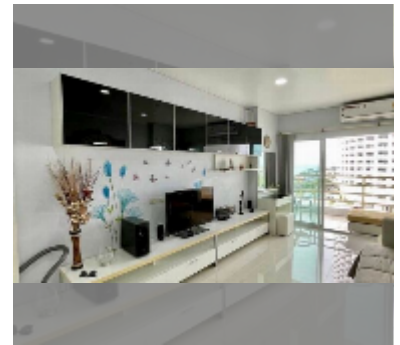

Condo for sale studio 48 m² in View Talay 8, Pattaya

฿ 3,100,000

UNIT PARAMETERS:

UID	FS-240664
quota	foreign quota
type	studio
size	48m²
floor	11
view	sea view

PROJECT PARAMETERS:

district	Jomtien
buildings	1
floors	30
built in	2010

FACILITIES:

General information: highrise, covered parking.

Swimming pool: swimming pool.

Chill zone: garden.

Health zone: gym.

Other: kids playgarden, CCTV, security.