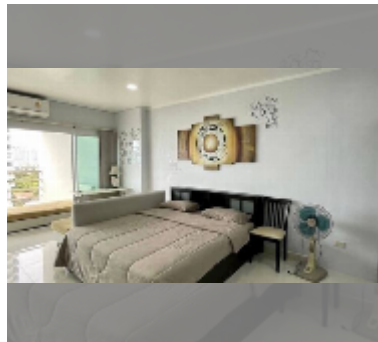

Condo for sale studio 48 m² in View Talay 8, Pattaya

฿ 3,100,000

UNIT PARAMETERS:

UID	FS-240664
quota	foreign quota
type	studio
size	48m²
floor	11
view	sea view

PROJECT PARAMETERS:

district	Jomtien
buildings	1
floors	30
built in	2010

FACILITIES:

General information: highrise, covered parking.

Swimming pool: swimming pool.

Chill zone: garden.

Health zone: gym.

Other: kids playgarden, CCTV, security.