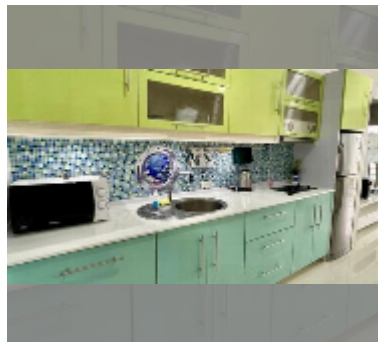

Condo for sale studio 48 m² in View Talay 8, Pattaya

฿ 3,100,000

UNIT PARAMETERS:

UID	FS-240664
quota	foreign quota
type	studio
size	48m²
floor	11
view	sea view

PROJECT PARAMETERS:

district	Jomtien
buildings	1
floors	30
built in	2010

FACILITIES:

General information: highrise, covered parking.

Swimming pool: swimming pool.

Chill zone: garden.

Health zone: gym.

Other: kids playgarden, CCTV, security.