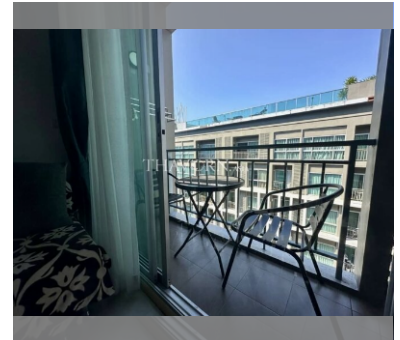

Condo for sale 1 bedroom 39 m² in The Gallery Pattaya, Pattaya

฿ 2,400,000

UNIT PARAMETERS:

UID	FS-240663
quota	foreign quota
type	1 bedroom
size	39m²
floor	7
view	city view
quality	not chosen
transfer fee payer	Seller 50/ Buyer 50

PROJECT PARAMETERS:

district	Jomtien
buildings	2
floors	8
built in	2012
maintenance	฿ 18,720/year

FACILITIES:

General information: lowrise, open parking.

Swimming pool: swimming pool, rooftop pool.

Chill zone: chill zone, garden, rooftop chillout.

Health zone: gym, sauna.

Other: lobby, CCTV, security, minimart.