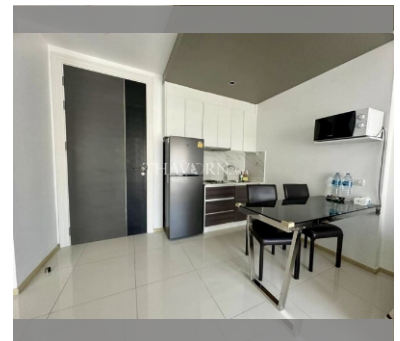

Condo for sale 1 bedroom 39 m² in The Gallery Pattaya, Pattaya

฿ 2,400,000

UNIT PARAMETERS:

UID	FS-240663
quota	foreign quota
type	1 bedroom
size	39m²
floor	7
view	city view
quality	not chosen
transfer fee payer	Seller 50/ Buyer 50

PROJECT PARAMETERS:

district	Jomtien
buildings	2
floors	8
built in	2012
maintenance	฿ 18,720/year

FACILITIES:

General information: lowrise, open parking.

Swimming pool: swimming pool, rooftop pool.

Chill zone: chill zone, garden, rooftop chillout.

Health zone: gym, sauna.

Other: lobby, CCTV, security, minimart.