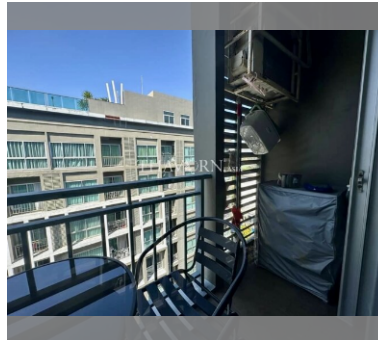

Condo for sale 1 bedroom 39 m² in The Gallery Pattaya, Pattaya

฿ 2,400,000

UNIT PARAMETERS:

UID	FS-240663
quota	foreign quota
type	1 bedroom
size	39m ²
floor	7
view	city view
quality	not chosen
transfer fee payer	Seller 50/ Buyer 50

PROJECT PARAMETERS:

district	Jomtien
buildings	2
floors	8
built in	2012
maintenance	฿ 18,720/year

FACILITIES:

General information: lowrise, open parking.

Swimming pool: swimming pool, rooftop pool.

Chill zone: chill zone, garden, rooftop chillout.

Health zone: gym, sauna.

Other: lobby, CCTV, security, minimart.

details