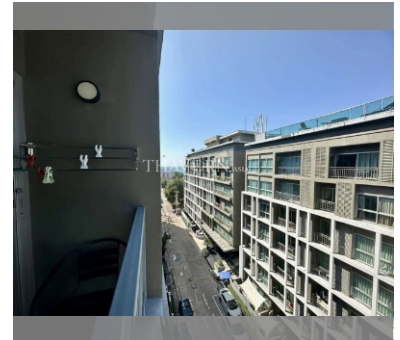

Condo for sale 1 bedroom 39 m² in The Gallery Pattaya, Pattaya

฿ 2,400,000

UNIT PARAMETERS:

UID	FS-240663
quota	foreign quota
type	1 bedroom
size	39m²
floor	7
view	city view
quality	not chosen
transfer fee payer	Seller 50/ Buyer 50

PROJECT PARAMETERS:

district	Jomtien
buildings	2
floors	8
built in	2012
maintenance	฿ 18,720/year

FACILITIES:

General information: lowrise, open parking.

Swimming pool: swimming pool, rooftop pool.

Chill zone: chill zone, garden, rooftop chillout.

Health zone: gym, sauna.

Other: lobby, CCTV, security, minimart.