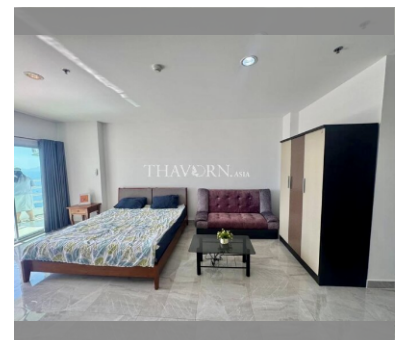

Condo for sale 1 bedroom 26 m² in View Talay 8, Pattaya

฿ 3,390,000

UNIT PARAMETERS:

UID	FS-240650
quota	foreign quota
type	1 bedroom
size	26m²
floor	26
view	sea view
quality	not chosen
transfer fee payer	Seller 50/ Buyer 50

PROJECT PARAMETERS:

district	Jomtien
buildings	1
floors	30
built in	2010

FACILITIES:

General information: highrise, covered parking.

Swimming pool: swimming pool.

Chill zone: garden.

Health zone: gym.

Other: kids playgarden, CCTV, security.