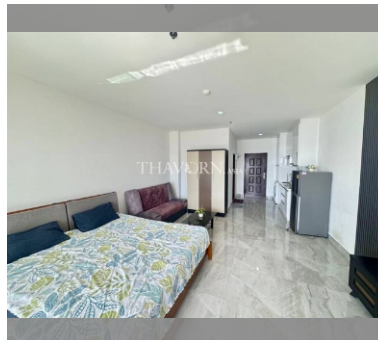

Condo for sale 1 bedroom 26 m² in View Talay 8, Pattaya

฿ 3,390,000

UNIT PARAMETERS:

UID	FS-240650
quota	foreign quota
type	1 bedroom
size	26m²
floor	26
view	sea view
quality	not chosen
transfer fee payer	Seller 50/ Buyer 50

PROJECT PARAMETERS:

district	Jomtien
buildings	1
floors	30
built in	2010

FACILITIES:

General information: highrise, covered parking.

Swimming pool: swimming pool.

Chill zone: garden.

Health zone: gym.

Other: kids playgarden, CCTV, security.