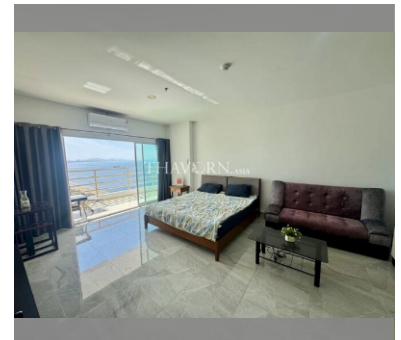

Condo for sale 1 bedroom 26 m² in View Talay 8, Pattaya

฿ 3,390,000

UNIT PARAMETERS:

UID	FS-240650
quota	foreign quota
type	1 bedroom
size	26m²
floor	26
view	sea view
quality	not chosen
transfer fee payer	Seller 50/ Buyer 50

PROJECT PARAMETERS:

district	Jomtien
buildings	1
floors	30
built in	2010

FACILITIES:

General information: highrise, covered parking.

Swimming pool: swimming pool.

Chill zone: garden.

Health zone: gym.

Other: kids playgarden, CCTV, security.