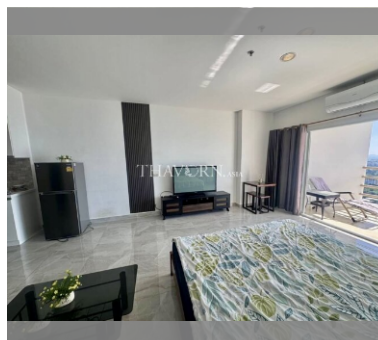

Condo for sale 1 bedroom 26 m² in View Talay 8, Pattaya

฿ 3,390,000

UNIT PARAMETERS:

UID	FS-240650
quota	foreign quota
type	1 bedroom
size	26m²
floor	26
view	sea view
quality	not chosen
transfer fee payer	Seller 50/ Buyer 50

PROJECT PARAMETERS:

district	Jomtien
buildings	1
floors	30
built in	2010

FACILITIES:

General information: highrise, covered parking.

Swimming pool: swimming pool.

Chill zone: garden.

Health zone: gym.

Other: kids playgarden, CCTV, security.