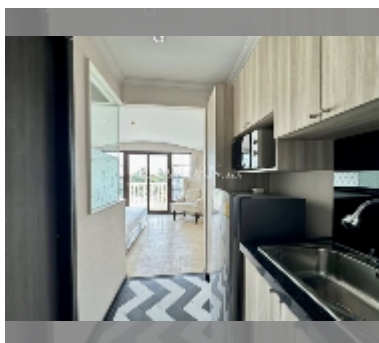

Condo for sale studio 23 m² in Venetian Condo Resort, Pattaya

฿ 1,390,000

UNIT PARAMETERS:

UID	FS-240648
quota	foreign quota
type	studio
size	23m ²
floor	3
view	city view

PROJECT PARAMETERS:

district	Na Jomtien
buildings	4
floors	8
built in	2015
maintenance	฿ 11,040/year

Health zone: gym, sauna, hamam.

Other: reception, clubhouse, meeting room, games room, kids playgarden, CCTV, security, room service.

[details](#)