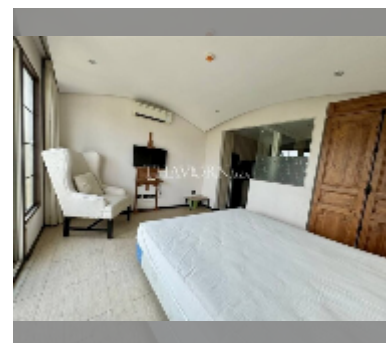

Condo for sale studio 23 m² in Venetian Condo Resort, Pattaya

฿ 1,390,000

UNIT PARAMETERS:

UID	FS-240648
quota	foreign quota
type	studio
size	23m ²
floor	3
view	city view

PROJECT PARAMETERS:

district	Na Jomtien
buildings	4
floors	8
built in	2015
maintenance	฿ 11,040/year

Health zone: gym, sauna, hamam.

Other: reception, clubhouse, meeting room, games room, kids playgarden, CCTV, security, room service.

[details](#)