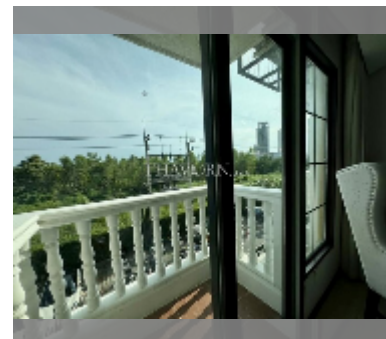

Condo for sale studio 23 m² in Venetian Condo Resort, Pattaya

฿ 1,390,000

UNIT PARAMETERS:

UID	FS-240648
quota	foreign quota
type	studio
size	23m ²
floor	3
view	city view

PROJECT PARAMETERS:

district	Na Jomtien
buildings	4
floors	8
built in	2015
maintenance	฿ 11,040/year

FACILITIES:

General information: resort, meters to beach: 500, minutes to beach: 10, open parking.

Swimming pool: swimming pool, kids pool, water slides, waterfall, jacuzzi, pool bar .

Chill zone: chill zone, garden.

Health zone: gym, sauna, hamam.

Other: reception, clubhouse, meeting room, games room, kids playgarden, CCTV, security, room service.

[details](#)