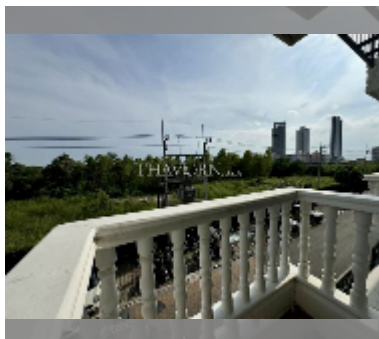

Condo for sale studio 23 m² in Venetian Condo Resort, Pattaya

฿ 1,390,000

UNIT PARAMETERS:

UID	FS-240648
quota	foreign quota
type	studio
size	23m ²
floor	3
view	city view

PROJECT PARAMETERS:

district	Na Jomtien
buildings	4
floors	8
built in	2015
maintenance	฿ 11,040/year

FACILITIES:

General information: resort, meters to beach: 500, minutes to beach: 10, open parking.

Swimming pool: swimming pool, kids pool, water slides, waterfall, jacuzzi, pool bar .

Chill zone: chill zone, garden.

Health zone: gym, sauna, hamam.

Other: reception, clubhouse, meeting room, games room, kids playgarden, CCTV, security, room service.

[details](#)