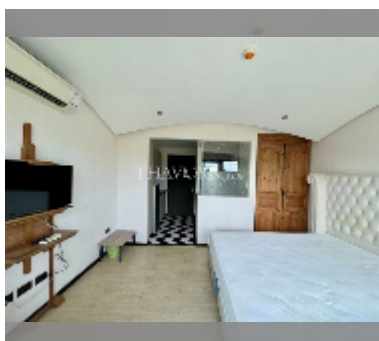

Condo for sale studio 23 m² in Venetian Condo Resort, Pattaya

฿ 1,390,000

UNIT PARAMETERS:

UID	FS-240648
quota	foreign quota
type	studio
size	23m²
floor	3
view	city view

PROJECT PARAMETERS:

district	Na Jomtien
buildings	4
floors	8
built in	2015
maintenance	฿ 11,040/year

FACILITIES:

General information: resort, meters to beach: 500, minutes to beach: 10, open parking.

Swimming pool: swimming pool, kids pool, water slides, waterfall, jacuzzi, pool bar .

Chill zone: chill zone, garden.

Health zone: gym, sauna, hamam.

Other: reception, clubhouse, meeting room, games room, kids playgarden, CCTV, security, room service.