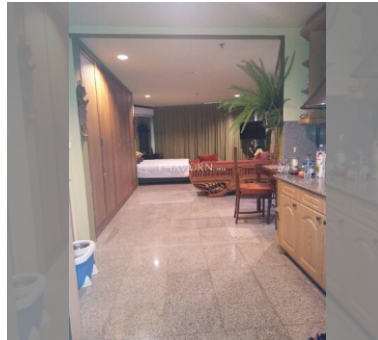

Condo for sale studio 59 m² in View Talay 2, Pattaya

฿ 3,100,000

UNIT PARAMETERS:

UID	FS-240646
quota	foreign quota
type	studio
size	59m²
floor	9
view	pool view
quality	not chosen
transfer fee payer	Seller 50/ Buyer 50

PROJECT PARAMETERS:

district	Jomtien
buildings	2
built in	2002

FACILITIES:

General information: highrise, open parking, covered parking.

Swimming pool: swimming pool, kids pool.

Other: lobby, CCTV, security, minimart, laundry, room service.