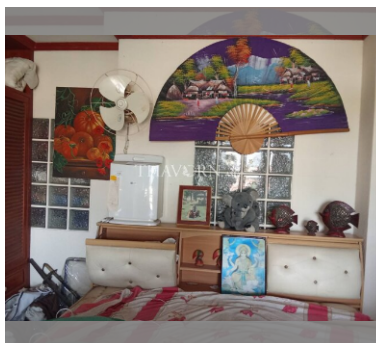

Condo for sale 1 bedroom 68 m² in View Talay 1, Pattaya

฿ 3,500,000

UNIT PARAMETERS:

UID	FS-240645
quota	foreign quota
type	1 bedroom
size	68m²
floor	7
view	city view
quality	good
online viewing	on
transfer fee payer	50/50

PROJECT PARAMETERS:

district	Pratumnak
buildings	2
floors	15
built in	1997
maintenance	฿ 16,320/year

FACILITIES:

General information: highrise, meters to beach: 600, minutes to beach: 10, open parking.

Swimming pool: swimming pool, kids pool.

Chill zone: garden.

Health zone: massage.

Other: lobby, CCTV, security, minimart, laundry, room service.