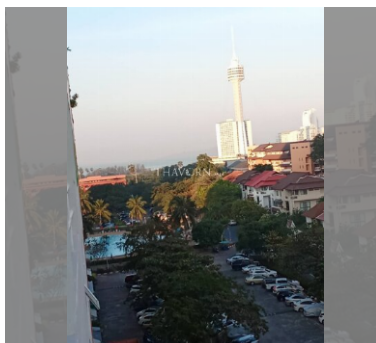

district	Pratumnak
buildings	2
floors	15
built in	1997
maintenance	฿ 16,320/year

**FACILITIES:**

General information: highrise, meters to beach: 600, minutes to beach: 10, open parking.

Swimming pool: swimming pool, kids pool.

Chill zone: garden.

Health zone: massage.

Other: lobby, CCTV, security, minimart, laundry, room service.

details