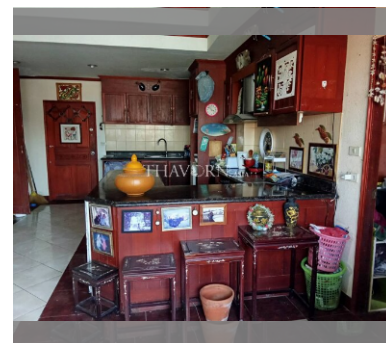

Condo for sale 1 bedroom 68 m² in View Talay 1, Pattaya

฿ 3,500,000

UNIT PARAMETERS:

UID	FS-240645
quota	foreign quota
type	1 bedroom
size	68m²
floor	7
view	city view
quality	good
online viewing	on
transfer fee payer	50/50

PROJECT PARAMETERS:

district	Pratumnak
buildings	2
floors	15
built in	1997
maintenance	฿ 16,320/year

FACILITIES:

General information: highrise, meters to beach: 600, minutes to beach: 10, open parking.

Swimming pool: swimming pool, kids pool.

Chill zone: garden.

Health zone: massage.

Other: lobby, CCTV, security, minimart, laundry, room service.