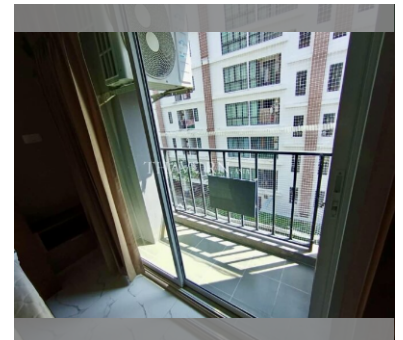

Condo for sale 1 bedroom 22 m² in S-Fifty Condominium, Pattaya

฿ 1,210,000

UNIT PARAMETERS:

| | |
|--------------------|---------------------|
| UID | FS-240643 |
| quota | foreign quota |
| type | 1 bedroom |
| size | 22m ² |
| floor | 4 |
| view | city view |
| quality | not chosen |
| transfer fee payer | Seller 50/ Buyer 50 |

Swimming pool: swimming pool.

Chill zone: garden.

Health zone: gym.

Other: CCTV, security.

details