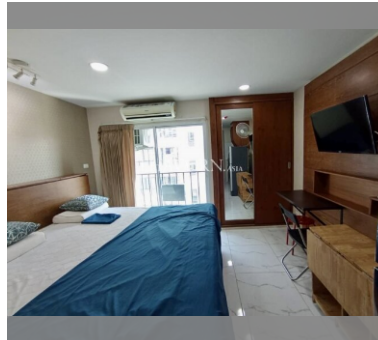

Condo for sale 1 bedroom 22 m² in S-Fifty Condominium, Pattaya

฿ 1,210,000

UNIT PARAMETERS:

UID	FS-240643
quota	foreign quota
type	1 bedroom
size	22m²
floor	4
view	city view
quality	not chosen
transfer fee payer	Seller 50/ Buyer 50

PROJECT PARAMETERS:

district	Central Pattaya
buildings	3
floors	8
built in	2016

FACILITIES:

General information: lowrise, underground parking.

Swimming pool: swimming pool.

Chill zone: garden.

Health zone: gym.

Other: CCTV, security.