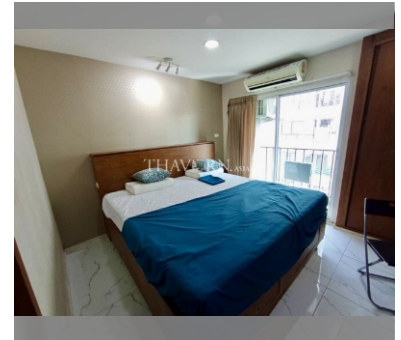

Condo for sale 1 bedroom 22 m² in S-Fifty Condominium, Pattaya

฿ 1,190,000

UNIT PARAMETERS:

UID	FS-240643
quota	foreign quota
type	1 bedroom
size	22m²
floor	4
view	city view
quality	not chosen
transfer fee payer	Seller 50/ Buyer 50

PROJECT PARAMETERS:

district	Central Pattaya
buildings	3
floors	8
built in	2016

FACILITIES:

General information: lowrise, underground parking.

Swimming pool: swimming pool.

Chill zone: garden.

Health zone: gym.

Other: CCTV, security.