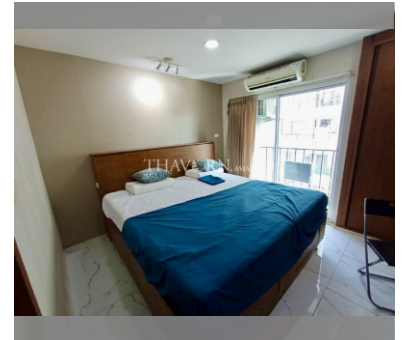

Condo for sale 1 bedroom 22 m² in S-Fifty Condominium, Pattaya

฿ 1,210,000

UNIT PARAMETERS:

UID	FS-240643
quota	foreign quota
type	1 bedroom
size	22m²
floor	4
view	city view
quality	not chosen
transfer fee payer	Seller 50/ Buyer 50

PROJECT PARAMETERS:

district	Central Pattaya
buildings	3
floors	8
built in	2016

FACILITIES:

General information: lowrise, underground parking.

Swimming pool: swimming pool.

Chill zone: garden.

Health zone: gym.

Other: CCTV, security.