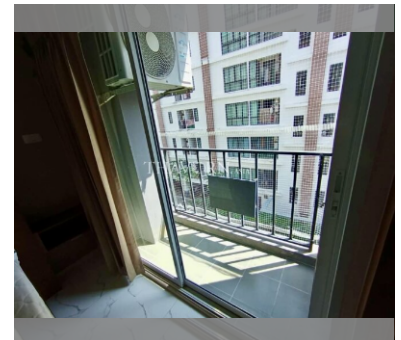

Condo for sale 1 bedroom 22 m² in S-Fifty Condominium, Pattaya

฿ 1,190,000

UNIT PARAMETERS:

UID	FS-240643
quota	foreign quota
type	1 bedroom
size	22m²
floor	4
view	city view
quality	not chosen
transfer fee payer	Seller 50/ Buyer 50

PROJECT PARAMETERS:

district	Central Pattaya
buildings	3
floors	8
built in	2016

FACILITIES:

General information: lowrise, underground parking.

Swimming pool: swimming pool.

Chill zone: garden.

Health zone: gym.

Other: CCTV, security.