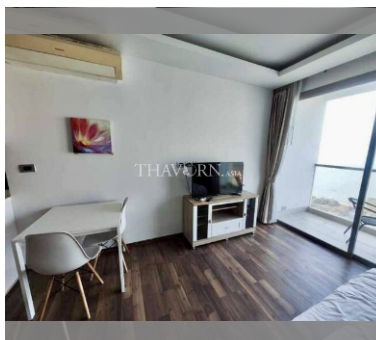

Condo for sale 1 bedroom 31 m² in The Peak Towers, Pattaya

฿ 2,690,000

UNIT PARAMETERS:

UID	FS-240641
quota	foreign quota
type	1 bedroom
size	31m²
floor	27
view	sea view
quality	not chosen
transfer fee payer	Seller 50/ Buyer 50

PROJECT PARAMETERS:

district	Pratumnak
buildings	2
floors	30
built in	2016
maintenance	฿ 16,740/year

FACILITIES:

General information: highrise, meters to beach: 200, minutes to beach: 5, open parking, multy-level parking, covered parking.

Swimming pool: swimming pool, kids pool, rooftop pool, infinity view, water slides, jacuzzi.

Chill zone: chill zone, garden, rooftop chillout.

Health zone: gym, sauna, hamam.

Other: reception, lobby, meeting room, kids playgarden, CCTV, security.