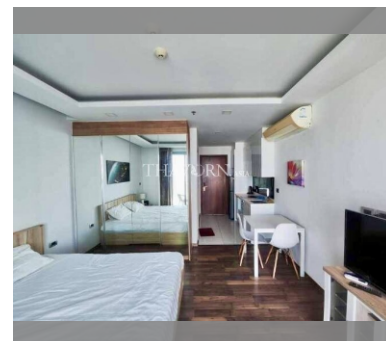

Condo for sale 1 bedroom 31 m² in The Peak Towers, Pattaya

฿ 2,690,000

UNIT PARAMETERS:

UID	FS-240641
quota	foreign quota
type	1 bedroom
size	31m²
floor	27
view	sea view
quality	not chosen
transfer fee payer	Seller 50/ Buyer 50

PROJECT PARAMETERS:

district	Pratumnak
buildings	2
floors	30
built in	2016
maintenance	฿ 16,740/year

FACILITIES:

General information: highrise, meters to beach: 200, minutes to beach: 5, open parking, multy-level parking, covered parking.

Swimming pool: swimming pool, kids pool, rooftop pool, infinity view, water slides, jacuzzi.

Chill zone: chill zone, garden, rooftop chillout.

Health zone: gym, sauna, hamam.

Other: reception, lobby, meeting room, kids playgarden, CCTV, security.