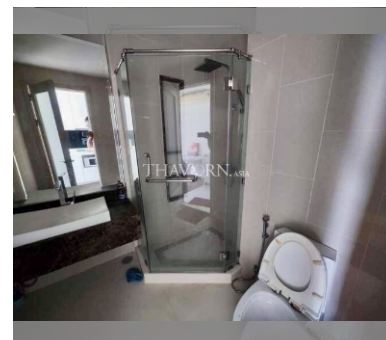

Condo for sale 1 bedroom 31 m² in The Peak Towers, Pattaya

฿ 2,690,000

UNIT PARAMETERS:

UID	FS-240641
quota	foreign quota
type	1 bedroom
size	31m²
floor	27
view	sea view
quality	not chosen
transfer fee payer	Seller 50/ Buyer 50

PROJECT PARAMETERS:

district	Pratumnak
buildings	2
floors	30
built in	2016
maintenance	฿ 16,740/year

FACILITIES:

General information: highrise, meters to beach: 200, minutes to beach: 5, open parking, multy-level parking, covered parking.

Swimming pool: swimming pool, kids pool, rooftop pool, infinity view, water slides, jacuzzi.

Chill zone: chill zone, garden, rooftop chillout.

Health zone: gym, sauna, hamam.

Other: reception, lobby, meeting room, kids playgarden, CCTV, security.