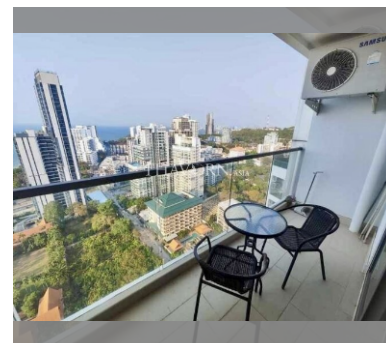

Condo for sale 1 bedroom 31 m² in The Peak Towers, Pattaya

฿ 2,690,000

UNIT PARAMETERS:

| | |
|--------------------|---------------------|
| UID | FS-240641 |
| quota | foreign quota |
| type | 1 bedroom |
| size | 31m ² |
| floor | 27 |
| view | sea view |
| quality | not chosen |
| transfer fee payer | Seller 50/ Buyer 50 |

Swimming pool: swimming pool, kids pool, rooftop pool, infinity view, water slides, jacuzzi.

Chill zone: chill zone, garden, rooftop chillout.

Health zone: gym, sauna, hamam.

Other: reception, lobby, meeting room, kids playgarden, CCTV, security.