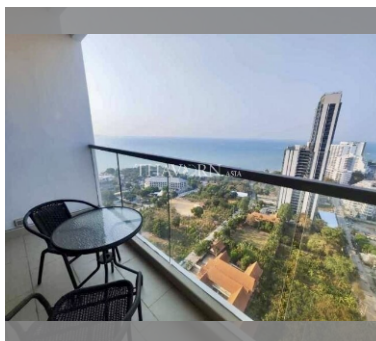

Condo for sale 1 bedroom 31 m² in The Peak Towers, Pattaya

฿ 2,690,000

UNIT PARAMETERS:

| | |
|--------------------|---------------------|
| UID | FS-240641 |
| quota | foreign quota |
| type | 1 bedroom |
| size | 31m ² |
| floor | 27 |
| view | sea view |
| quality | not chosen |
| transfer fee payer | Seller 50/ Buyer 50 |

Swimming pool: swimming pool, kids pool, rooftop pool, infinity view, water slides, jacuzzi.

Chill zone: chill zone, garden, rooftop chillout.

Health zone: gym, sauna, hamam.

Other: reception, lobby, meeting room, kids playgarden, CCTV, security.