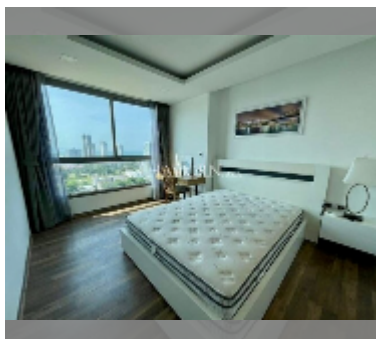

Condo for sale 1 bedroom 43 m² in The Peak Towers, Pattaya

฿ 3,600,000

UNIT PARAMETERS:

UID	FS-240640
quota	foreign quota
type	1 bedroom
size	43m²
floor	16
view	sea view

PROJECT PARAMETERS:

district	Pratumnak
buildings	2
floors	30
built in	2016
maintenance	฿ 23,220/year

FACILITIES:

General information: highrise, meters to beach: 200, minutes to beach: 5, open parking, multy-level parking, covered parking.

Swimming pool: swimming pool, kids pool, rooftop pool, infinity view, water slides, jacuzzi.

Chill zone: chill zone, garden, rooftop chillout.

Health zone: gym, sauna, hamam.

Other: reception, lobby, meeting room, kids playgarden, CCTV, security.