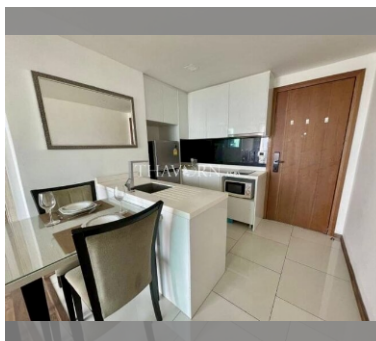

Condo for sale 1 bedroom 43 m² in The Peak Towers, Pattaya

฿ 3,980,000

UNIT PARAMETERS:

UID	FS-240640
quota	foreign quota
type	1 bedroom
size	43m²
floor	16
view	sea view
quality	not chosen
transfer fee payer	Seller 50/ Buyer 50

PROJECT PARAMETERS:

district	Pratumnak
buildings	2
floors	30
built in	2016
maintenance	฿ 23,220/year

FACILITIES:

General information: highrise, meters to beach: 200, minutes to beach: 5, open parking, multy-level parking, covered parking.

Swimming pool: swimming pool, kids pool, rooftop pool, infinity view, water slides, jacuzzi.

Chill zone: chill zone, garden, rooftop chillout.

Health zone: gym, sauna, hamam.

Other: reception, lobby, meeting room, kids playgarden, CCTV, security.