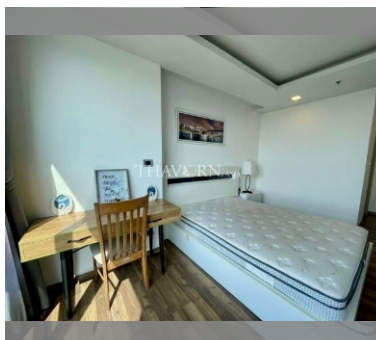

Condo for sale 1 bedroom 43 m² in The Peak Towers, Pattaya

฿ 3,980,000

UNIT PARAMETERS:

UID	FS-240640
quota	foreign quota
type	1 bedroom
size	43m²
floor	16
view	sea view
quality	not chosen
transfer fee payer	Seller 50/ Buyer 50

PROJECT PARAMETERS:

district	Pratumnak
buildings	2
floors	30
built in	2016
maintenance	฿ 23,220/year

FACILITIES:

General information: highrise, meters to beach: 200, minutes to beach: 5, open parking, multy-level parking, covered parking.

Swimming pool: swimming pool, kids pool, rooftop pool, infinity view, water slides, jacuzzi.

Chill zone: chill zone, garden, rooftop chillout.

Health zone: gym, sauna, hamam.

Other: reception, lobby, meeting room, kids playgarden, CCTV, security.