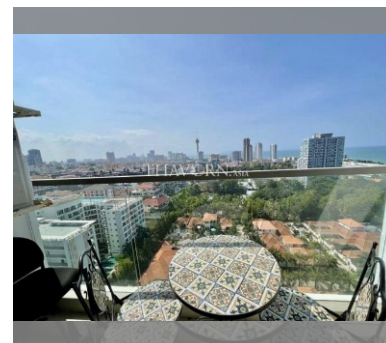

Condo for sale 1 bedroom 43 m² in The Peak Towers, Pattaya

฿ 3,980,000

UNIT PARAMETERS:

UID	FS-240640
quota	foreign quota
type	1 bedroom
size	43m²
floor	16
view	sea view
quality	not chosen
transfer fee payer	Seller 50/ Buyer 50

PROJECT PARAMETERS:

district	Pratumnak
buildings	2
floors	30
built in	2016
maintenance	฿ 23,220/year

FACILITIES:

General information: highrise, meters to beach: 200, minutes to beach: 5, open parking, multy-level parking, covered parking.

Swimming pool: swimming pool, kids pool, rooftop pool, infinity view, water slides, jacuzzi.

Chill zone: chill zone, garden, rooftop chillout.

Health zone: gym, sauna, hamam.

Other: reception, lobby, meeting room, kids playgarden, CCTV, security.