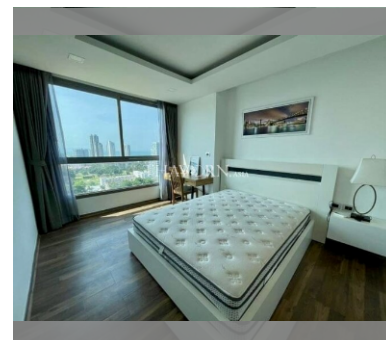

Condo for sale 1 bedroom 43 m² in The Peak Towers, Pattaya

฿ 3,980,000

UNIT PARAMETERS:

UID	FS-240640
quota	foreign quota
type	1 bedroom
size	43m²
floor	16
view	sea view
quality	not chosen
transfer fee payer	Seller 50/ Buyer 50

PROJECT PARAMETERS:

district	Pratumnak
buildings	2
floors	30
built in	2016
maintenance	฿ 23,220/year

FACILITIES:

General information: highrise, meters to beach: 200, minutes to beach: 5, open parking, multy-level parking, covered parking.

Swimming pool: swimming pool, kids pool, rooftop pool, infinity view, water slides, jacuzzi.

Chill zone: chill zone, garden, rooftop chillout.

Health zone: gym, sauna, hamam.

Other: reception, lobby, meeting room, kids playgarden, CCTV, security.