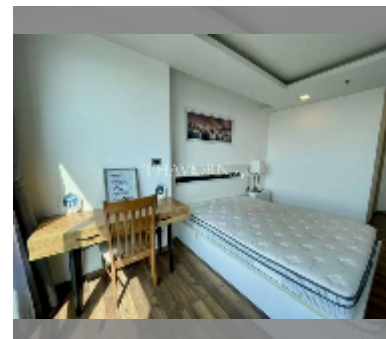

Condo for sale 1 bedroom 43 m² in The Peak Towers, Pattaya

฿ 3,600,000

UNIT PARAMETERS:

UID	FS-240640
quota	foreign quota
type	1 bedroom
size	43m²
floor	16
view	sea view

PROJECT PARAMETERS:

district	Pratumnak
buildings	2
floors	30
built in	2016
maintenance	฿ 23,220/year

FACILITIES:

General information: highrise, meters to beach: 200, minutes to beach: 5, open parking, multy-level parking, covered parking.

Swimming pool: swimming pool, kids pool, rooftop pool, infinity view, water slides, jacuzzi.

Chill zone: chill zone, garden, rooftop chillout.

Health zone: gym, sauna, hamam.

Other: reception, lobby, meeting room, kids playgarden, CCTV, security.