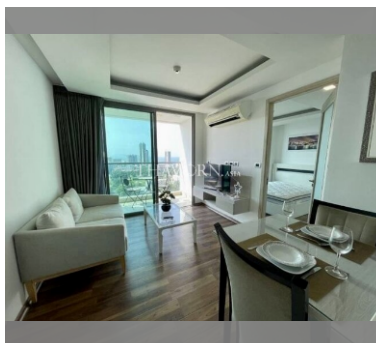

Condo for sale 1 bedroom 43 m² in The Peak Towers, Pattaya

฿ 3,980,000

UNIT PARAMETERS:

UID	FS-240640
quota	foreign quota
type	1 bedroom
size	43m²
floor	16
view	sea view
quality	not chosen
transfer fee payer	Seller 50/ Buyer 50

PROJECT PARAMETERS:

district	Pratumnak
buildings	2
floors	30
built in	2016
maintenance	฿ 23,220/year

FACILITIES:

General information: highrise, meters to beach: 200, minutes to beach: 5, open parking, multy-level parking, covered parking.

Swimming pool: swimming pool, kids pool, rooftop pool, infinity view, water slides, jacuzzi.

Chill zone: chill zone, garden, rooftop chillout.

Health zone: gym, sauna, hamam.

Other: reception, lobby, meeting room, kids playgarden, CCTV, security.