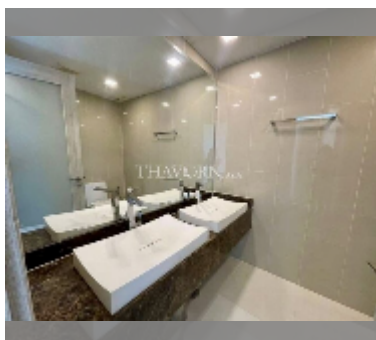

Condo for sale 1 bedroom 43 m² in The Peak Towers, Pattaya

฿ 3,600,000

UNIT PARAMETERS:

UID	FS-240640
quota	foreign quota
type	1 bedroom
size	43m²
floor	16
view	sea view

PROJECT PARAMETERS:

district	Pratumnak
buildings	2
floors	30
built in	2016
maintenance	฿ 23,220/year

FACILITIES:

General information: highrise, meters to beach: 200, minutes to beach: 5, open parking, multy-level parking, covered parking.

Swimming pool: swimming pool, kids pool, rooftop pool, infinity view, water slides, jacuzzi.

Chill zone: chill zone, garden, rooftop chillout.

Health zone: gym, sauna, hamam.

Other: reception, lobby, meeting room, kids playgarden, CCTV, security.