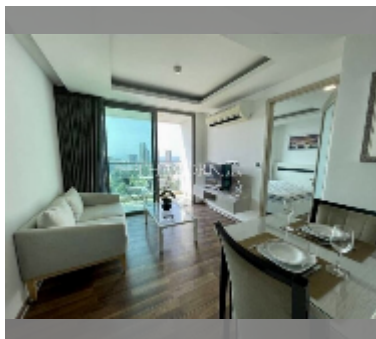

Condo for sale 1 bedroom 43 m² in The Peak Towers, Pattaya

฿ 3,600,000

UNIT PARAMETERS:

UID	FS-240640
quota	foreign quota
type	1 bedroom
size	43m²
floor	16
view	sea view

PROJECT PARAMETERS:

district	Pratumnak
buildings	2
floors	30
built in	2016
maintenance	฿ 23,220/year

FACILITIES:

General information: highrise, meters to beach: 200, minutes to beach: 5, open parking, multy-level parking, covered parking.

Swimming pool: swimming pool, kids pool, rooftop pool, infinity view, water slides, jacuzzi.

Chill zone: chill zone, garden, rooftop chillout.

Health zone: gym, sauna, hamam.

Other: reception, lobby, meeting room, kids playgarden, CCTV, security.