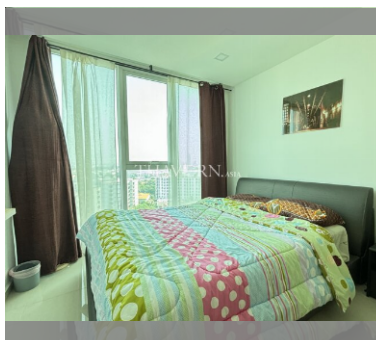

Condo for sale 1 bedroom 35 m² in City Garden Tower, Pattaya

฿ 3,100,000

UNIT PARAMETERS:

UID	FS-240639
quota	foreign quota
type	1 bedroom
size	35m²
floor	12
view	city view
quality	excellent
equipment	furniture, household appliances, kitchen appliances, air conditioner, internet, television
transfer fee payer	50/50

PROJECT PARAMETERS:

district	Central Pattaya
buildings	1
floors	30
built in	2014

FACILITIES:

General information: highrise, meters to beach: 1000, minutes to beach: 5, multy-level parking.

Swimming pool: swimming pool, rooftop pool, infinity view, pool bar .

Chill zone: chill zone, garden, rooftop chillout.

Health zone: gym, sauna, steam.

Other: reception, lobby, games room, CCTV, security, room service.