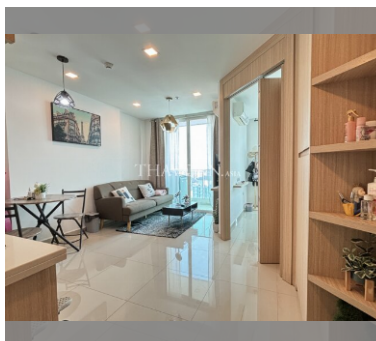

Condo for sale 1 bedroom 35 m² in City Garden Tower, Pattaya

฿ 3,100,000

UNIT PARAMETERS:

UID	FS-240639
quota	foreign quota
type	1 bedroom
size	35m²
floor	12
view	city view
quality	excellent
equipment	furniture, household appliances, kitchen appliances, air conditioner, internet, television
transfer fee payer	50/50

PROJECT PARAMETERS:

district	Central Pattaya
buildings	1
floors	30
built in	2014

FACILITIES:

General information: highrise, meters to beach: 1000, minutes to beach: 5, multy-level parking.

Swimming pool: swimming pool, rooftop pool, infinity view, pool bar .

Chill zone: chill zone, garden, rooftop chillout.

Health zone: gym, sauna, steam.

Other: reception, lobby, games room, CCTV, security, room service.