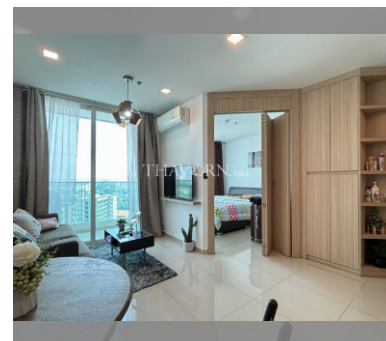

Condo for sale 1 bedroom 35 m² in City Garden Tower, Pattaya

฿ 3,100,000

UNIT PARAMETERS:

UID	FS-240639
quota	foreign quota
type	1 bedroom
size	35m²
floor	12
view	city view
quality	excellent
equipment	furniture, household appliances, kitchen appliances, air conditioner, internet, television
transfer fee payer	50/50

PROJECT PARAMETERS:

district	Central Pattaya
buildings	1
floors	30
built in	2014

FACILITIES:

General information: highrise, meters to beach: 1000, minutes to beach: 5, multy-level parking.

Swimming pool: swimming pool, rooftop pool, infinity view, pool bar .

Chill zone: chill zone, garden, rooftop chillout.

Health zone: gym, sauna, steam.

Other: reception, lobby, games room, CCTV, security, room service.