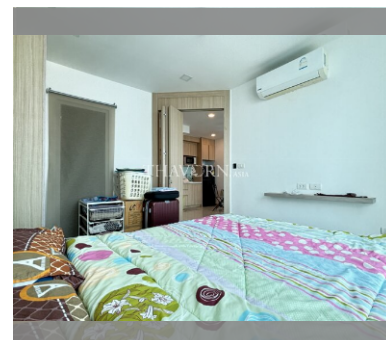

Condo for sale 1 bedroom 35 m² in City Garden Tower, Pattaya

฿ 3,100,000

UNIT PARAMETERS:

UID	FS-240639
quota	foreign quota
type	1 bedroom
size	35m ²
floor	12
view	city view
quality	excellent
equipment	furniture, household appliances, kitchen appliances, air conditioner, internet, television
transfer fee payer	50/50

PROJECT PARAMETERS:

district	Central Pattaya
buildings	1
floors	30
built in	2014

FACILITIES:

General information: highrise, meters to beach: 1000, minutes to beach: 5, multy-level parking.

Swimming pool: swimming pool, rooftop pool, infinity view, pool bar .

Chill zone: chill zone, garden, rooftop chillout.

Health zone: gym, sauna, steam.

Other: reception, lobby, games room, CCTV, security, room service.

details