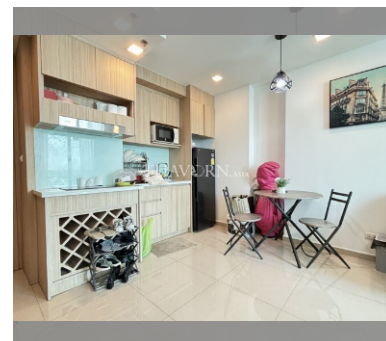

Condo for sale 1 bedroom 35 m² in City Garden Tower, Pattaya

฿ 3,100,000

UNIT PARAMETERS:

UID	FS-240639
quota	foreign quota
type	1 bedroom
size	35m²
floor	12
view	city view
quality	excellent
equipment	furniture, household appliances, kitchen appliances, air conditioner, internet, television
transfer fee payer	50/50

PROJECT PARAMETERS:

district	Central Pattaya
buildings	1
floors	30
built in	2014

FACILITIES:

General information: highrise, meters to beach: 1000, minutes to beach: 5, multy-level parking.

Swimming pool: swimming pool, rooftop pool, infinity view, pool bar .

Chill zone: chill zone, garden, rooftop chillout.

Health zone: gym, sauna, steam.

Other: reception, lobby, games room, CCTV, security, room service.