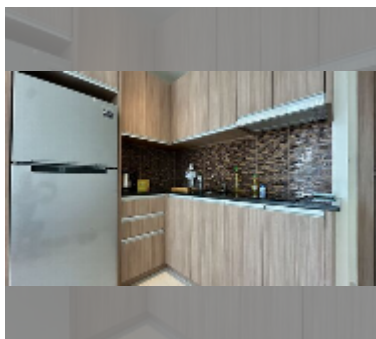

Condo for sale 1 bedroom 40 m² in Nam Talay Condominium, Pattaya

฿ 2,320,000

UNIT PARAMETERS:

UID	FS-240638
quota	foreign quota
type	1 bedroom
size	40m²
floor	10
view	partial sea view
quality	good
equipment: furniture, household appliances, kitchen appliances	
online viewing	yes

PROJECT PARAMETERS:

district	Na Jomtien
buildings	1
floors	13
built in	2014

FACILITIES:

General information: resort, meters to beach: 50, minutes to beach: 2, open parking.

Swimming pool: swimming pool, kids pool, jacuzzi.

Chill zone: garden, rooftop chillout.

Health zone: gym, massage.

Other: reception, lobby, CCTV, security, minimart, laundry, room service.