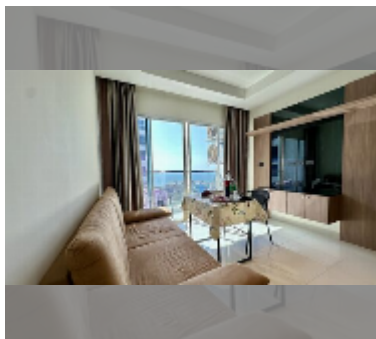

Condo for sale 1 bedroom 40 m² in Nam Talay Condominium, Pattaya

฿ 2,320,000

UNIT PARAMETERS:

UID	FS-240638
quota	foreign quota
type	1 bedroom
size	40m ²
floor	10
view	partial sea view
quality	good
equipment: furniture, household appliances, kitchen appliances	
online viewing	yes

PROJECT PARAMETERS:

district	Na Jomtien
buildings	1
floors	13
built in	2014

FACILITIES:

General information: resort, meters to beach: 50, minutes to beach: 2, open parking.

Swimming pool: swimming pool, kids pool, jacuzzi.

Chill zone: garden, rooftop chillout.

Health zone: gym, massage.

Other: reception, lobby, CCTV, security, minimart, laundry, room service.

[details](#)