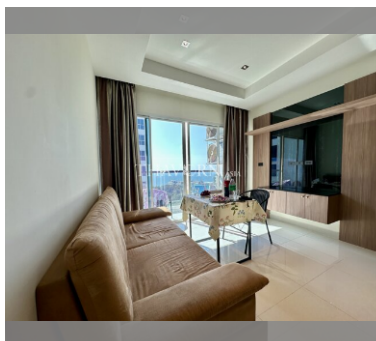

Condo for sale 1 bedroom 40 m² in Nam Talay Condominium, Pattaya

฿ 2,400,000

UNIT PARAMETERS:

UID	FS-240638
quota	foreign quota
type	1 bedroom
size	40m²
floor	10
view	partial sea view
quality	good
equipment	furniture, household appliances, kitchen appliances
online viewing	on
transfer fee payer	seller and buyer 50/50
exclusive	on

PROJECT PARAMETERS:

district	Na Jomtien
buildings	1
floors	13
built in	2014

FACILITIES:

General information: resort, meters to beach: 50, minutes to beach: 2, open parking.

Swimming pool: swimming pool, kids pool, jacuzzi.

Chill zone: garden, rooftop chillout.

Health zone: gym, massage.

Other: reception, lobby, CCTV, security, minimart, laundry, room service.