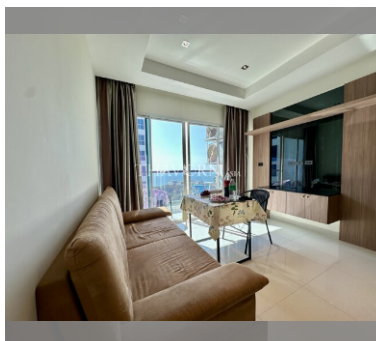

Condo for sale 1 bedroom 40 m² in Nam Talay Condominium, Pattaya

฿ 2,400,000

UNIT PARAMETERS:

UID	FS-240638
quota	foreign quota
type	1 bedroom
size	40m ²
floor	10
view	partial sea view
quality	good
equipment	furniture, household appliances, kitchen appliances
online viewing	on
transfer fee payer	seller and buyer 50/50
exclusive	on

PROJECT PARAMETERS:

district	Na Jomtien
buildings	1
floors	13
built in	2014

FACILITIES:

General information: resort, meters to beach: 50, minutes to beach: 2, open parking.

Swimming pool: swimming pool, kids pool, jacuzzi.

Chill zone: garden, rooftop chillout.

Health zone: gym, massage.

Other: reception, lobby, CCTV, security, minimart, laundry, room service.

details