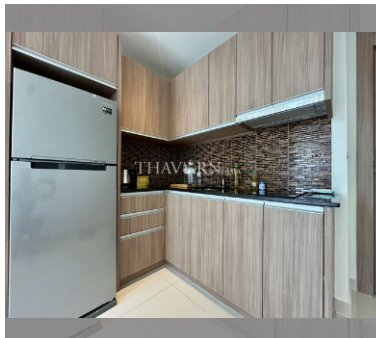

Condo for sale 1 bedroom 40 m² in Nam Talay Condominium, Pattaya

฿ 2,400,000

UNIT PARAMETERS:

UID	FS-240638
quota	foreign quota
type	1 bedroom
size	40m²
floor	10
view	partial sea view
quality	good
equipment	furniture, household appliances, kitchen appliances
online viewing	on
transfer fee payer	seller and buyer 50/50
exclusive	on

PROJECT PARAMETERS:

district	Na Jomtien
buildings	1
floors	13
built in	2014

FACILITIES:

General information: resort, meters to beach: 50, minutes to beach: 2, open parking.

Swimming pool: swimming pool, kids pool, jacuzzi.

Chill zone: garden, rooftop chillout.

Health zone: gym, massage.

Other: reception, lobby, CCTV, security, minimart, laundry, room service.