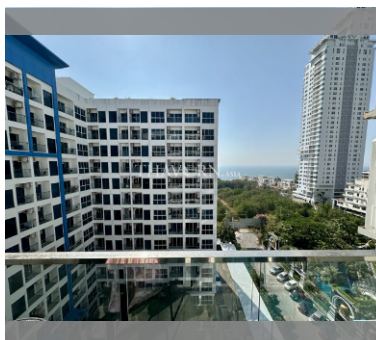

Condo for sale 1 bedroom 40 m² in Nam Talay Condominium, Pattaya

฿ 2,400,000

UNIT PARAMETERS:

UID	FS-240638
quota	foreign quota
type	1 bedroom
size	40m ²
floor	10
view	partial sea view
quality	good
equipment	furniture, household appliances, kitchen appliances
online viewing	on
transfer fee payer	seller and buyer 50/50
exclusive	on

PROJECT PARAMETERS:

district	Na Jomtien
buildings	1
floors	13
built in	2014

FACILITIES:

General information: resort, meters to beach: 50, minutes to beach: 2, open parking.

Swimming pool: swimming pool, kids pool, jacuzzi.

Chill zone: garden, rooftop chillout.

Health zone: gym, massage.

Other: reception, lobby, CCTV, security, minimart, laundry, room service.

details