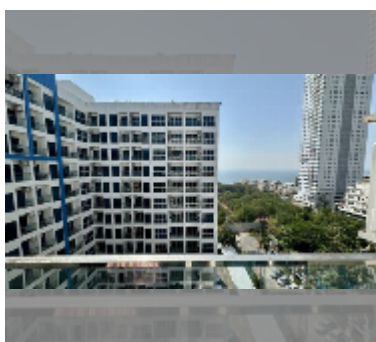

Condo for sale 1 bedroom 40 m² in Nam Talay Condominium, Pattaya

฿ 2,320,000

UNIT PARAMETERS:

UID	FS-240638
quota	foreign quota
type	1 bedroom
size	40m ²
floor	10
view	partial sea view
quality	good
equipment: furniture, household appliances, kitchen appliances	
online viewing	yes

PROJECT PARAMETERS:

district	Na Jomtien
buildings	1
floors	13
built in	2014

FACILITIES:

General information: resort, meters to beach: 50, minutes to beach: 2, open parking.

Swimming pool: swimming pool, kids pool, jacuzzi.

Chill zone: garden, rooftop chillout.

Health zone: gym, massage.

Other: reception, lobby, CCTV, security, minimart, laundry, room service.

[details](#)