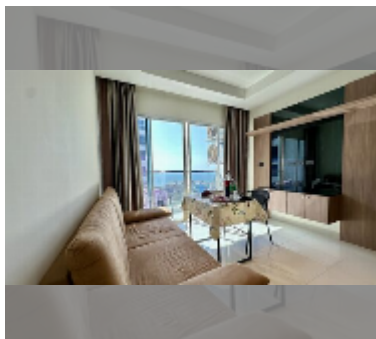

Condo for sale 1 bedroom 40 m² in Nam Talay Condominium, Pattaya

฿ 2,320,000

UNIT PARAMETERS:

UID	FS-240638
quota	foreign quota
type	1 bedroom
size	40m²
floor	10
view	partial sea view
quality	good
equipment: furniture, household appliances, kitchen appliances	
online viewing	yes

PROJECT PARAMETERS:

district	Na Jomtien
buildings	1
floors	13
built in	2014

FACILITIES:

General information: resort, meters to beach: 50, minutes to beach: 2, open parking.

Swimming pool: swimming pool, kids pool, jacuzzi.

Chill zone: garden, rooftop chillout.

Health zone: gym, massage.

Other: reception, lobby, CCTV, security, minimart, laundry, room service.