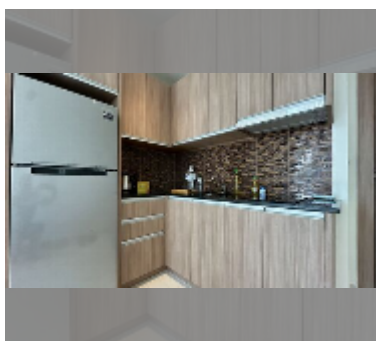

Condo for sale 1 bedroom 40 m² in Nam Talay Condominium, Pattaya

฿ 2,320,000

UNIT PARAMETERS:

UID	FS-240638
quota	foreign quota
type	1 bedroom
size	40m ²
floor	10
view	partial sea view
quality	good
equipment: furniture, household appliances, kitchen appliances	
online viewing	yes

Chill zone: garden, rooftop chillout.

Health zone: gym, massage.

Other: reception, lobby, CCTV, security, minimart, laundry, room service.

[details](#)