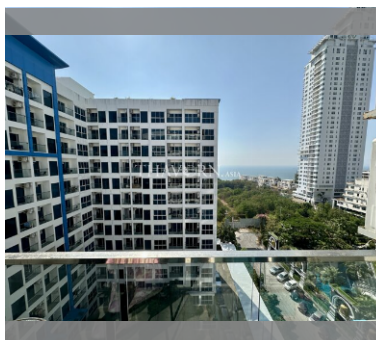

Condo for sale 1 bedroom 40 m² in Nam Talay Condominium, Pattaya

฿ 2,400,000

UNIT PARAMETERS:

UID	FS-240638
quota	foreign quota
type	1 bedroom
size	40m²
floor	10
view	partial sea view
quality	good
equipment	furniture, household appliances, kitchen appliances
online viewing	on
transfer fee payer	seller and buyer 50/50
exclusive	on

PROJECT PARAMETERS:

district	Na Jomtien
buildings	1
floors	13
built in	2014

FACILITIES:

General information: resort, meters to beach: 50, minutes to beach: 2, open parking.

Swimming pool: swimming pool, kids pool, jacuzzi.

Chill zone: garden, rooftop chillout.

Health zone: gym, massage.

Other: reception, lobby, CCTV, security, minimart, laundry, room service.