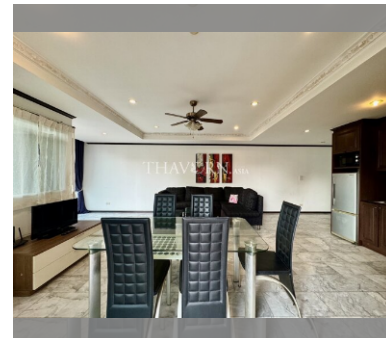

Condo for sale 1 bedroom 82 m² in Siam Oriental Twins, Pattaya

฿ 3,630,000

UNIT PARAMETERS:

UID	FS-240637
quota	foreign quota
type	1 bedroom
size	82m²
floor	5
view	partial sea view
quality	excellent
equipment	furniture, kitchen appliances
online viewing	on
transfer cost	220000
transfer fee payer	50/50
exclusive	on

PROJECT PARAMETERS:

district	Pratumnak
buildings	2
floors	7
built in	2009
maintenance	฿ 39,360/year

FACILITIES:

General information: boutique, meters to beach: 500, pets are allowed, underground parking.

Swimming pool: swimming pool.

Other: CCTV, security.