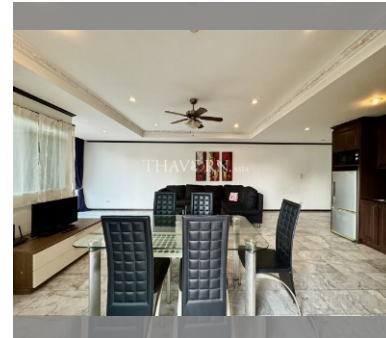

Condo for sale 1 bedroom 82 m² in Siam Oriental Twins, Pattaya

฿ 3,630,000

UNIT PARAMETERS:

UID	FS-240637
quota	foreign quota
type	1 bedroom
size	82m²
floor	5
view	partial sea view
quality	excellent
equipment	furniture, kitchen appliances
online viewing	on
transfer cost	220000
transfer fee payer	50/50
exclusive	on

PROJECT PARAMETERS:

district	Pratumnak
buildings	2
floors	7
built in	2009
maintenance	฿ 39,360/year

FACILITIES:

General information: boutique, meters to beach: 500, pets are allowed, underground parking.

Swimming pool: swimming pool.

Other: CCTV, security.