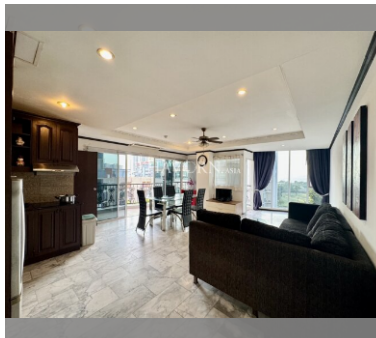

Condo for sale 1 bedroom 82 m² in Siam Oriental Twins, Pattaya

฿ 3,630,000

UNIT PARAMETERS:

UID	FS-240637
quota	foreign quota
type	1 bedroom
size	82m²
floor	5
view	partial sea view
quality	excellent
equipment	furniture, kitchen appliances
online viewing	on
transfer cost	220000
transfer fee payer	50/50
exclusive	on

PROJECT PARAMETERS:

district	Pratumnak
buildings	2
floors	7
built in	2009
maintenance	฿ 39,360/year

FACILITIES:

General information: boutique, meters to beach: 500, pets are allowed, underground parking.

Swimming pool: swimming pool.

Other: CCTV, security.