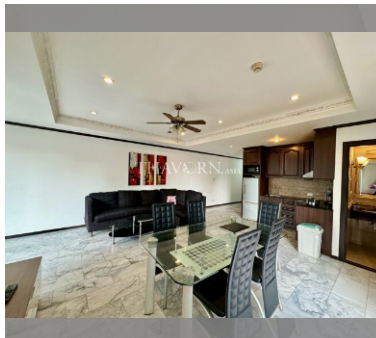

Condo for sale 1 bedroom 82 m² in Siam Oriental Twins, Pattaya

฿ 3,630,000

UNIT PARAMETERS:

UID	FS-240637
quota	foreign quota
type	1 bedroom
size	82m²
floor	5
view	partial sea view
quality	excellent
equipment	furniture, kitchen appliances
online viewing	on
transfer cost	220000
transfer fee payer	50/50
exclusive	on

PROJECT PARAMETERS:

district	Pratumnak
buildings	2
floors	7
built in	2009
maintenance	฿ 39,360/year

FACILITIES:

General information: boutique, meters to beach: 500, pets are allowed, underground parking.

Swimming pool: swimming pool.

Other: CCTV, security.