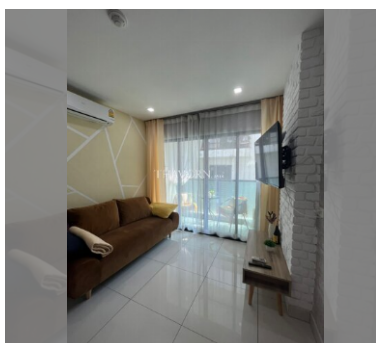

Condo for sale 1 bedroom 36 m² in Siam Oriental Plaza, Pattaya

฿ 1,850,000

UNIT PARAMETERS:

UID	FS-240636
quota	foreign quota
type	1 bedroom
size	36m ²
floor	2
view	city view
quality	excellent
online viewing	on
transfer cost	~137,000
transfer fee payer	seller and buyer 50/50
exclusive	on

PROJECT PARAMETERS:

district	Pratumnak
buildings	1
floors	8
built in	2016
maintenance	฿ 17,280/year

FACILITIES:

General information: lowrise, meters to beach: 400, minutes to beach: 7, pets are allowed, underground parking.

Swimming pool: rooftop pool.

Chill zone: rooftop chillout.

Health zone: gym, sauna.

Other: CCTV, security.

details