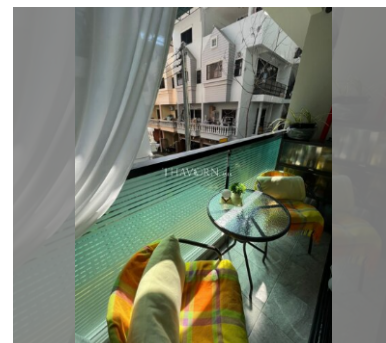

Condo for sale 1 bedroom 36 m² in Siam Oriental Plaza, Pattaya

฿ 1,850,000

UNIT PARAMETERS:

UID	FS-240636
quota	foreign quota
type	1 bedroom
size	36m ²
floor	2
view	city view
quality	excellent
online viewing	on
transfer cost	~137,000
transfer fee payer	seller and buyer 50/50
exclusive	on

Swimming pool: rooftop pool.

Chill zone: rooftop chillout.

Health zone: gym, sauna.

Other: CCTV, security.

details