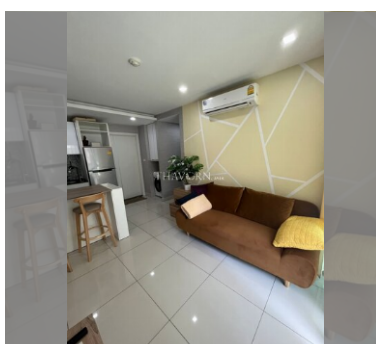

Condo for sale 1 bedroom 36 m² in Siam Oriental Plaza, Pattaya

฿ 1,850,000

UNIT PARAMETERS:

UID	FS-240636
quota	foreign quota
type	1 bedroom
size	36m ²
floor	2
view	city view
quality	excellent
online viewing	on
transfer cost	~137,000
transfer fee payer	seller and buyer 50/50
exclusive	on

PROJECT PARAMETERS:

district	Pratumnak
buildings	1
floors	8
built in	2016
maintenance	฿ 17,280/year

FACILITIES:

General information: lowrise, meters to beach: 400, minutes to beach: 7, pets are allowed, underground parking.

Swimming pool: rooftop pool.

Chill zone: rooftop chillout.

Health zone: gym, sauna.

Other: CCTV, security.

details