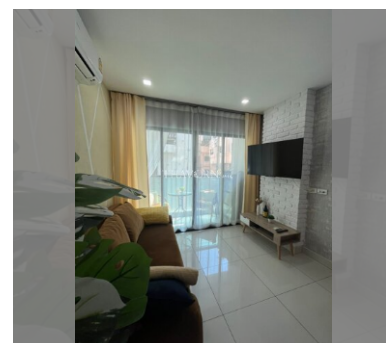

Condo for sale 1 bedroom 36 m² in Siam Oriental Plaza, Pattaya

฿ 1,850,000

UNIT PARAMETERS:

UID	FS-240636
quota	foreign quota
type	1 bedroom
size	36m ²
floor	2
view	city view
quality	excellent
online viewing	on
transfer cost	~137,000
transfer fee payer	seller and buyer 50/50
exclusive	on

PROJECT PARAMETERS:

district	Pratumnak
buildings	1
floors	8
built in	2016
maintenance	฿ 17,280/year

FACILITIES:

General information: lowrise, meters to beach: 400, minutes to beach: 7, pets are allowed, underground parking.

Swimming pool: rooftop pool.

Chill zone: rooftop chillout.

Health zone: gym, sauna.

Other: CCTV, security.

details