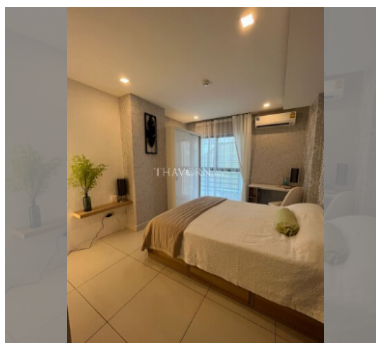

Condo for sale 1 bedroom 36 m² in Siam Oriental Plaza, Pattaya

฿ 1,850,000

UNIT PARAMETERS:

UID	FS-240636
quota	foreign quota
type	1 bedroom
size	36m²
floor	2
view	city view
quality	excellent
online viewing	on
transfer cost	~137,000
transfer fee payer	seller and buyer 50/50
exclusive	on

PROJECT PARAMETERS:

district	Pratumnak
buildings	1
floors	8
built in	2016
maintenance	฿ 17,280/year

FACILITIES:

General information: lowrise, meters to beach: 400, minutes to beach: 7, pets are allowed, underground parking.

Swimming pool: rooftop pool.

Chill zone: rooftop chillout.

Health zone: gym, sauna.

Other: CCTV, security.