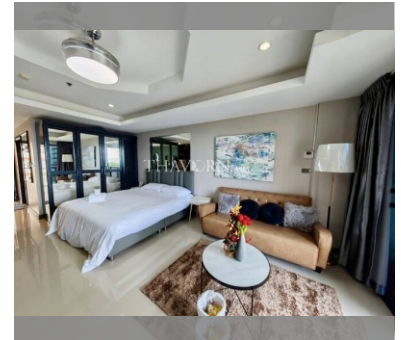

Condo for sale studio 48 m² in Nova Mirage, Pattaya

฿ 2,500,000

UNIT PARAMETERS:

UID	FS-240634
quota	foreign quota
type	studio
size	48m²
floor	5
view	sea view
quality	not chosen
transfer fee payer	Seller 50/ Buyer 50

PROJECT PARAMETERS:

district	Wongamat
buildings	3
floors	8
built in	2007
maintenance	฿ 17,280/year

FACILITIES:

General information: resort, meters to beach: 50, minutes to beach: 3, open parking.

Swimming pool: swimming pool, kids pool.

Chill zone: garden.

Health zone: gym.

Other: games room, CCTV, security, minimart.