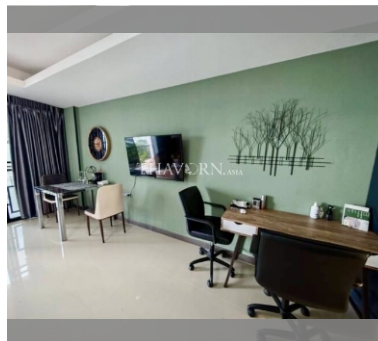

Condo for sale studio 48 m² in Nova Mirage, Pattaya

฿ 2,500,000

UNIT PARAMETERS:

UID	FS-240634
quota	foreign quota
type	studio
size	48m²
floor	5
view	sea view
quality	not chosen
transfer fee payer	Seller 50/ Buyer 50

PROJECT PARAMETERS:

district	Wongamat
buildings	3
floors	8
built in	2007
maintenance	฿ 17,280/year

FACILITIES:

General information: resort, meters to beach: 50, minutes to beach: 3, open parking.

Swimming pool: swimming pool, kids pool.

Chill zone: garden.

Health zone: gym.

Other: games room, CCTV, security, minimart.