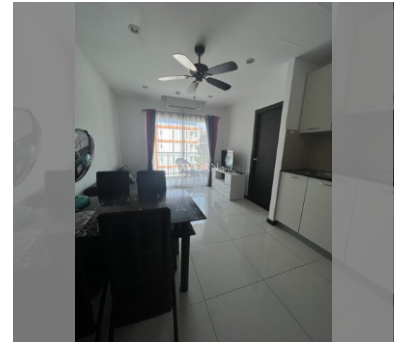

Condo for sale 1 bedroom 35.16 m² in Siam Oriental Garden, Pattaya

฿ 1,700,000

UNIT PARAMETERS:

UID	FS-240627
quota	foreign quota
type	1 bedroom
size	35.16m²
floor	5
view	city view
quality	not chosen
transfer fee payer	Seller 50/ Buyer 50

PROJECT PARAMETERS:

district	Pratumnak
buildings	1
floors	8
built in	2012
maintenance	฿ 14,767/year

FACILITIES:

General information: lowrise, meters to beach: 400, minutes to beach: 5, pets are allowed, underground parking.

Swimming pool: swimming pool.

Chill zone: chill zone.