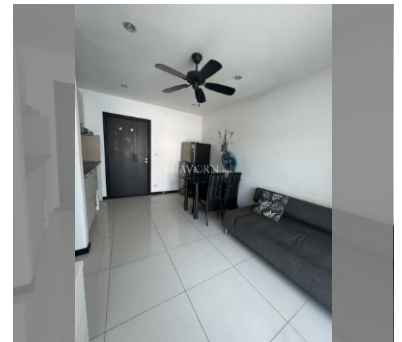

Condo for sale 1 bedroom 35.16 m² in Siam Oriental Garden, Pattaya

฿ 1,700,000

UNIT PARAMETERS:

UID	FS-240627
quota	foreign quota
type	1 bedroom
size	35.16m²
floor	5
view	city view
quality	not chosen
transfer fee payer	Seller 50/ Buyer 50

PROJECT PARAMETERS:

district	Pratumnak
buildings	1
floors	8
built in	2012
maintenance	฿ 14,767/year

FACILITIES:

General information: lowrise, meters to beach: 400, minutes to beach: 5, pets are allowed, underground parking.

Swimming pool: swimming pool.

Chill zone: chill zone.