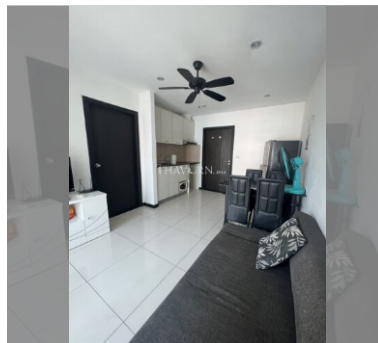

Condo for sale 1 bedroom 35.16 m² in Siam Oriental Garden, Pattaya

฿ 1,700,000

UNIT PARAMETERS:

UID	FS-240627
quota	foreign quota
type	1 bedroom
size	35.16m²
floor	5
view	city view
quality	not chosen
transfer fee payer	Seller 50/ Buyer 50

PROJECT PARAMETERS:

district	Pratumnak
buildings	1
floors	8
built in	2012
maintenance	฿ 14,767/year

FACILITIES:

General information: lowrise, meters to beach: 400, minutes to beach: 5, pets are allowed, underground parking.

Swimming pool: swimming pool.

Chill zone: chill zone.