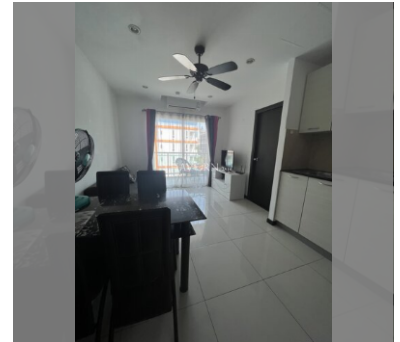

Condo for sale 1 bedroom 35.16 m² in Siam Oriental Garden, Pattaya

฿ 1,700,000

UNIT PARAMETERS:

UID	FS-240627
quota	foreign quota
type	1 bedroom
size	35.16m²
floor	5
view	city view
quality	not chosen
transfer fee payer	Seller 50/ Buyer 50

PROJECT PARAMETERS:

district	Pratumnak
buildings	1
floors	8
built in	2012
maintenance	฿ 14,767/year

FACILITIES:

General information: lowrise, meters to beach: 400, minutes to beach: 5, pets are allowed, underground parking.

Swimming pool: swimming pool.

Chill zone: chill zone.