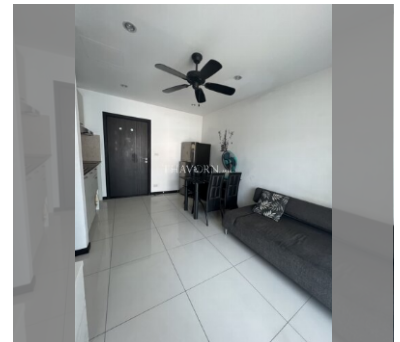

Condo for sale 1 bedroom 35.16 m² in Siam Oriental Garden, Pattaya

฿ 1,700,000

UNIT PARAMETERS:

UID	FS-240627
quota	foreign quota
type	1 bedroom
size	35.16m²
floor	5
view	city view
quality	not chosen
transfer fee payer	Seller 50/ Buyer 50

PROJECT PARAMETERS:

district	Pratumnak
buildings	1
floors	8
built in	2012
maintenance	฿ 14,767/year

FACILITIES:

General information: lowrise, meters to beach: 400, minutes to beach: 5, pets are allowed, underground parking.

Swimming pool: swimming pool.

Chill zone: chill zone.