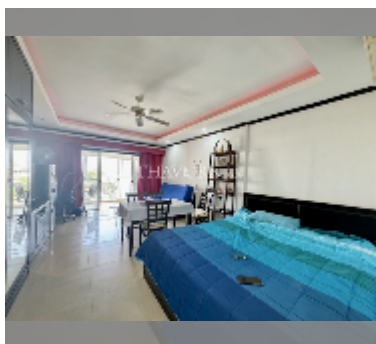

Condo for sale studio 41 m² in Baan Suan Lalana, Pattaya

฿ 1,550,000

UNIT PARAMETERS:

UID	FS-240622
quota	foreign quota
type	studio
size	41m²
floor	5
view	city view
quality	good
equipment: furniture, air conditioner, television, refrigerator	
online viewing	yes

PROJECT PARAMETERS:

district	Jomtien
buildings	9
floors	5
built in	1991
maintenance	฿ 9,840/year

FACILITIES:

General information: resort, meters to beach: 400, minutes to beach: 8, open parking, covered parking.

Swimming pool: swimming pool, kids pool.

Chill zone: chill zone, garden.

Health zone: gym.

Other: CCTV, security.