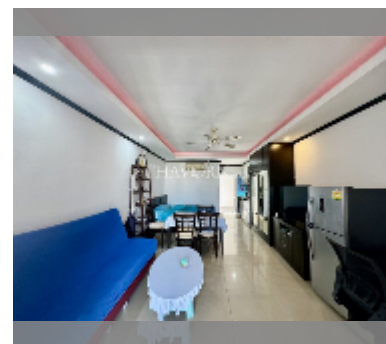

Condo for sale studio 41 m² in Baan Suan Lalana, Pattaya

฿ 1,550,000

UNIT PARAMETERS:

UID	FS-240622
quota	foreign quota
type	studio
size	41m²
floor	5
view	city view
quality	good
equipment: furniture, air conditioner, television, refrigerator	
online viewing	yes

PROJECT PARAMETERS:

district	Jomtien
buildings	9
floors	5
built in	1991
maintenance	฿ 9,840/year

FACILITIES:

General information: resort, meters to beach: 400, minutes to beach: 8, open parking, covered parking.

Swimming pool: swimming pool, kids pool.

Chill zone: chill zone, garden.

Health zone: gym.

Other: CCTV, security.