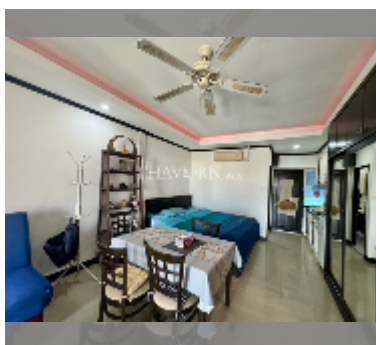

Condo for sale studio 41 m² in Baan Suan Lalana, Pattaya

฿ 1,550,000

UNIT PARAMETERS:

UID	FS-240622
quota	foreign quota
type	studio
size	41m²
floor	5
view	city view
quality	good
equipment: furniture, air conditioner, television, refrigerator	
online viewing	yes

PROJECT PARAMETERS:

district	Jomtien
buildings	9
floors	5
built in	1991
maintenance	฿ 9,840/year

FACILITIES:

General information: resort, meters to beach: 400, minutes to beach: 8, open parking, covered parking.

Swimming pool: swimming pool, kids pool.

Chill zone: chill zone, garden.

Health zone: gym.

Other: CCTV, security.