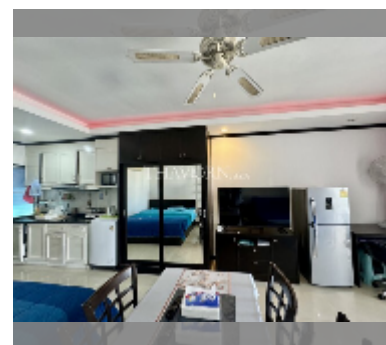

Condo for sale studio 41 m² in Baan Suan Lalana, Pattaya

฿ 1,550,000

UNIT PARAMETERS:

UID	FS-240622
quota	foreign quota
type	studio
size	41m²
floor	5
view	city view
quality	good
equipment: furniture, air conditioner, television, refrigerator	
online viewing	yes

PROJECT PARAMETERS:

district	Jomtien
buildings	9
floors	5
built in	1991
maintenance	฿ 9,840/year

FACILITIES:

General information: resort, meters to beach: 400, minutes to beach: 8, open parking, covered parking.

Swimming pool: swimming pool, kids pool.

Chill zone: chill zone, garden.

Health zone: gym.

Other: CCTV, security.