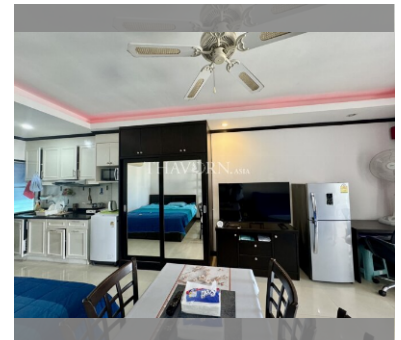

Condo for sale studio 41 m² in Baan Suan Lalana, Pattaya

฿ 1,650,000

UNIT PARAMETERS:

UID	FS-240622
quota	foreign quota
type	studio
size	41m²
floor	5
view	city view
quality	good
online viewing	on
transfer fee payer	50/50

PROJECT PARAMETERS:

district	Jomtien
buildings	9
floors	5
built in	1991
maintenance	฿ 9,840/year

FACILITIES:

General information: resort, meters to beach: 400, minutes to beach: 8, open parking, covered parking.

Swimming pool: swimming pool, kids pool.

Chill zone: chill zone, garden.

Health zone: gym.

Other: CCTV, security.