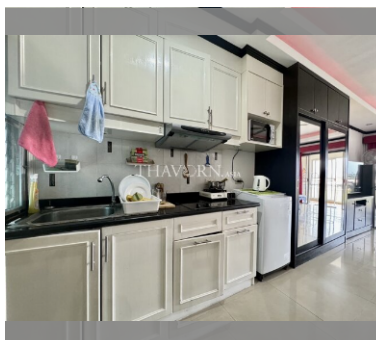

Condo for sale studio 41 m² in Baan Suan Lalana, Pattaya

฿ 1,650,000

UNIT PARAMETERS:

UID	FS-240622
quota	foreign quota
type	studio
size	41m²
floor	5
view	city view
quality	good
online viewing	on
transfer fee payer	50/50

PROJECT PARAMETERS:

district	Jomtien
buildings	9
floors	5
built in	1991
maintenance	฿ 9,840/year

FACILITIES:

General information: resort, meters to beach: 400, minutes to beach: 8, open parking, covered parking.

Swimming pool: swimming pool, kids pool.

Chill zone: chill zone, garden.

Health zone: gym.

Other: CCTV, security.