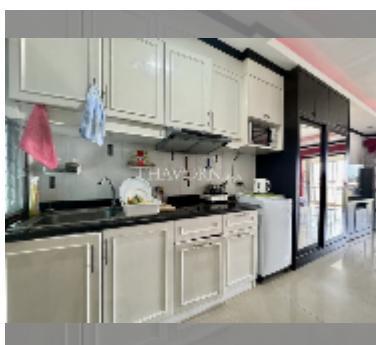

Condo for sale studio 41 m² in Baan Suan Lalana, Pattaya

฿ 1,550,000

UNIT PARAMETERS:

UID	FS-240622
quota	foreign quota
type	studio
size	41m²
floor	5
view	city view
quality	good
equipment: furniture, air conditioner, television, refrigerator	
online viewing	yes

PROJECT PARAMETERS:

district	Jomtien
buildings	9
floors	5
built in	1991
maintenance	฿ 9,840/year

FACILITIES:

General information: resort, meters to beach: 400, minutes to beach: 8, open parking, covered parking.

Swimming pool: swimming pool, kids pool.

Chill zone: chill zone, garden.

Health zone: gym.

Other: CCTV, security.