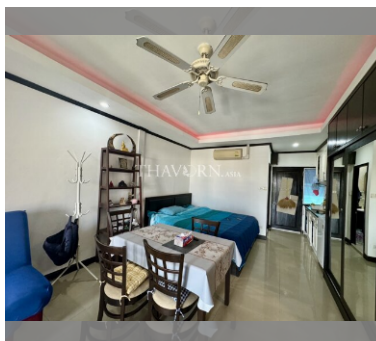

Condo for sale studio 41 m² in Baan Suan Lalana, Pattaya

฿ 1,650,000

UNIT PARAMETERS:

UID	FS-240622
quota	foreign quota
type	studio
size	41m²
floor	5
view	city view
quality	good
online viewing	on
transfer fee payer	50/50

PROJECT PARAMETERS:

district	Jomtien
buildings	9
floors	5
built in	1991
maintenance	฿ 9,840/year

FACILITIES:

General information: resort, meters to beach: 400, minutes to beach: 8, open parking, covered parking.

Swimming pool: swimming pool, kids pool.

Chill zone: chill zone, garden.

Health zone: gym.

Other: CCTV, security.