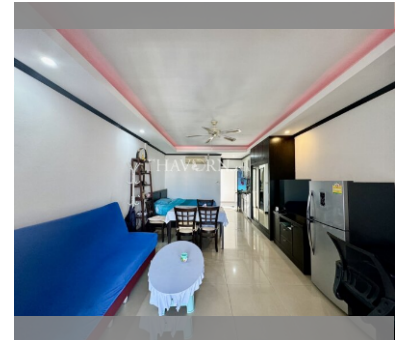

Condo for sale studio 41 m² in Baan Suan Lalana, Pattaya

฿ 1,650,000

UNIT PARAMETERS:

UID	FS-240622
quota	foreign quota
type	studio
size	41m²
floor	5
view	city view
quality	good
online viewing	on
transfer fee payer	50/50

PROJECT PARAMETERS:

district	Jomtien
buildings	9
floors	5
built in	1991
maintenance	฿ 9,840/year

FACILITIES:

General information: resort, meters to beach: 400, minutes to beach: 8, open parking, covered parking.

Swimming pool: swimming pool, kids pool.

Chill zone: chill zone, garden.

Health zone: gym.

Other: CCTV, security.