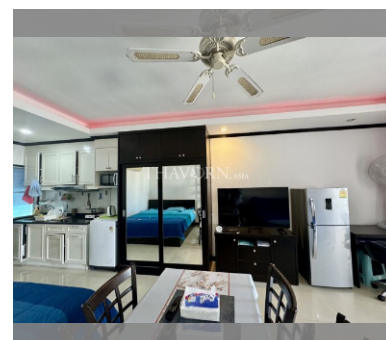

Condo for sale studio 41 m² in Baan Suan Lalana, Pattaya

฿ 1,650,000

UNIT PARAMETERS:

UID	FS-240622
quota	foreign quota
type	studio
size	41m²
floor	5
view	city view
quality	good
online viewing	on
transfer fee payer	50/50

PROJECT PARAMETERS:

district	Jomtien
buildings	9
floors	5
built in	1991
maintenance	฿ 9,840/year

FACILITIES:

General information: resort, meters to beach: 400, minutes to beach: 8, open parking, covered parking.

Swimming pool: swimming pool, kids pool.

Chill zone: chill zone, garden.

Health zone: gym.

Other: CCTV, security.