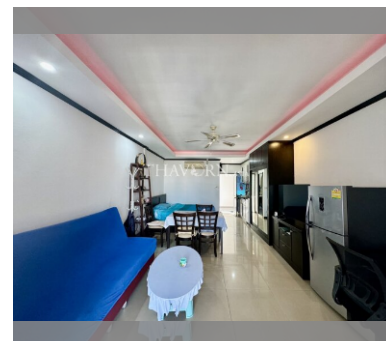

Condo for sale studio 41 m² in Baan Suan Lalana, Pattaya

฿ 1,650,000

UNIT PARAMETERS:

UID	FS-240622
quota	foreign quota
type	studio
size	41m²
floor	5
view	city view
quality	good
online viewing	on
transfer fee payer	50/50

PROJECT PARAMETERS:

district	Jomtien
buildings	9
floors	5
built in	1991
maintenance	฿ 9,840/year

FACILITIES:

General information: resort, meters to beach: 400, minutes to beach: 8, open parking, covered parking.

Swimming pool: swimming pool, kids pool.

Chill zone: chill zone, garden.

Health zone: gym.

Other: CCTV, security.