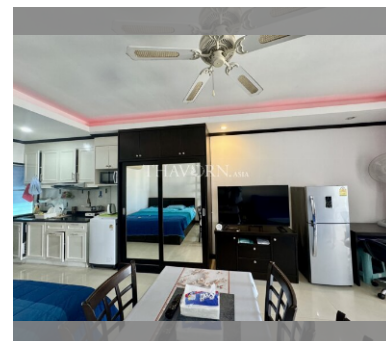

Condo for sale studio 41 m² in Baan Suan Lalana, Pattaya

฿ 1,650,000

UNIT PARAMETERS:

UID	FS-240622
quota	foreign quota
type	studio
size	41m²
floor	5
view	city view
quality	good
online viewing	on
transfer fee payer	50/50

PROJECT PARAMETERS:

district	Jomtien
buildings	9
floors	5
built in	1991
maintenance	฿ 9,840/year

FACILITIES:

General information: resort, meters to beach: 400, minutes to beach: 8, open parking, covered parking.

Swimming pool: swimming pool, kids pool.

Chill zone: chill zone, garden.

Health zone: gym.

Other: CCTV, security.