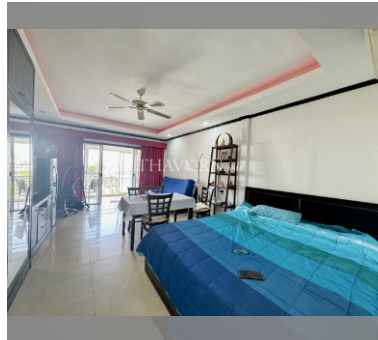

Condo for sale studio 41 m² in Baan Suan Lalana, Pattaya

฿ 1,650,000

UNIT PARAMETERS:

UID	FS-240622
quota	foreign quota
type	studio
size	41m²
floor	5
view	city view
quality	good
online viewing	on
transfer fee payer	50/50

PROJECT PARAMETERS:

district	Jomtien
buildings	9
floors	5
built in	1991
maintenance	฿ 9,840/year

FACILITIES:

General information: resort, meters to beach: 400, minutes to beach: 8, open parking, covered parking.

Swimming pool: swimming pool, kids pool.

Chill zone: chill zone, garden.

Health zone: gym.

Other: CCTV, security.