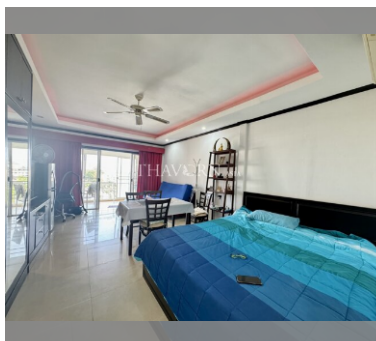

Condo for sale studio 41 m² in Baan Suan Lalana, Pattaya

฿ 1,650,000

UNIT PARAMETERS:

UID	FS-240622
quota	foreign quota
type	studio
size	41m²
floor	5
view	city view
quality	good
online viewing	on
transfer fee payer	50/50

PROJECT PARAMETERS:

district	Jomtien
buildings	9
floors	5
built in	1991
maintenance	฿ 9,840/year

FACILITIES:

General information: resort, meters to beach: 400, minutes to beach: 8, open parking, covered parking.

Swimming pool: swimming pool, kids pool.

Chill zone: chill zone, garden.

Health zone: gym.

Other: CCTV, security.