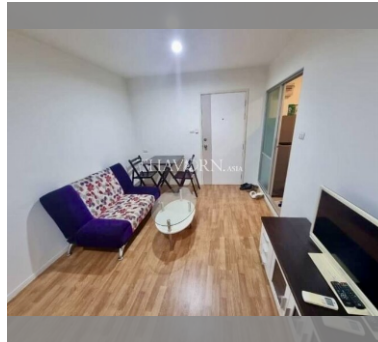

Condo for sale 1 bedroom 32 m² in Lumpini Ville Naklua - Wongamat, Pattaya

฿ 2,030,000

UNIT PARAMETERS:

UID	FS-240621
quota	foreign quota
type	1 bedroom
size	32m²
floor	12
view	sea view
quality	not chosen
transfer fee payer	Seller 50/ Buyer 50

PROJECT PARAMETERS:

district	Wongamat
buildings	3
floors	30
built in	2014
maintenance	฿ 9,600/year

FACILITIES:

General information: highrise, multy-level parking, covered parking.

Swimming pool: swimming pool.

Chill zone: chill zone, garden.

Health zone: gym.

Other: reception, lobby, clubhouse, kids playgarden, CCTV, security, laundry.