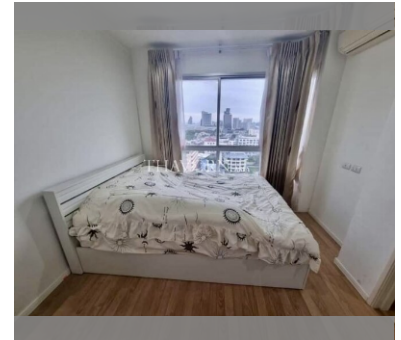

Condo for sale 1 bedroom 32 m² in Lumpini Ville Naklua - Wongamat, Pattaya

฿ 2,030,000

UNIT PARAMETERS:

UID	FS-240621
quota	foreign quota
type	1 bedroom
size	32m²
floor	12
view	sea view
quality	not chosen
transfer fee payer	Seller 50/ Buyer 50

PROJECT PARAMETERS:

district	Wongamat
buildings	3
floors	30
built in	2014
maintenance	฿ 9,600/year

FACILITIES:

General information: highrise, multy-level parking, covered parking.

Swimming pool: swimming pool.

Chill zone: chill zone, garden.

Health zone: gym.

Other: reception, lobby, clubhouse, kids playgarden, CCTV, security, laundry.