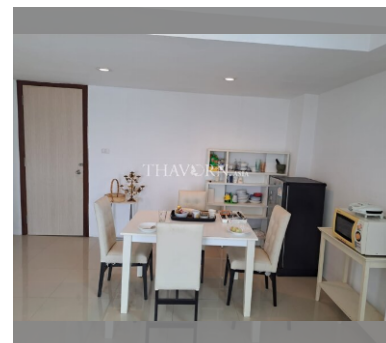

Condo for sale 1 bedroom 56 m² in The Mountain Condo Khaotalo, Pattaya

฿ 1,500,000

UNIT PARAMETERS:

UID	FS-240615
quota	foreign quota
type	1 bedroom
size	56m²
floor	6th
view	city view
quality	not chosen
transfer fee payer	Seller 50/ Buyer 50

PROJECT PARAMETERS:

district	East Pattaya
buildings	1
floors	8
built in	2010
maintenance	฿ 33,600/year

FACILITIES:

General information: resort, open parking, covered parking.

Swimming pool: swimming pool, sunbathing area.

Chill zone: garden.

Health zone: gym.

Other: lobby, CCTV, security.