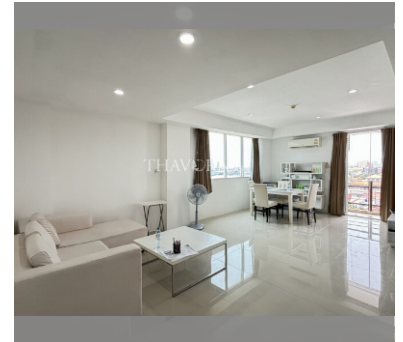

Condo for sale 1 bedroom 56 m² in The Mountain Condo Khaotalo, Pattaya

฿ 1,500,000

UNIT PARAMETERS:

UID	FS-240615
quota	foreign quota
type	1 bedroom
size	56m²
floor	6th
view	city view
quality	not chosen
transfer fee payer	Seller 50/ Buyer 50

PROJECT PARAMETERS:

district	East Pattaya
buildings	1
floors	8
built in	2010
maintenance	฿ 33,600/year

FACILITIES:

General information: resort, open parking, covered parking.

Swimming pool: swimming pool, sunbathing area.

Chill zone: garden.

Health zone: gym.

Other: lobby, CCTV, security.