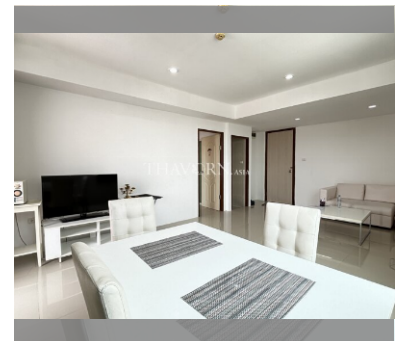

Condo for sale 1 bedroom 56 m² in The Mountain Condo Khaotalo, Pattaya

฿ 1,500,000

UNIT PARAMETERS:

UID	FS-240615
quota	foreign quota
type	1 bedroom
size	56m²
floor	6th
view	city view
quality	not chosen
transfer fee payer	Seller 50/ Buyer 50

PROJECT PARAMETERS:

district	East Pattaya
buildings	1
floors	8
built in	2010
maintenance	฿ 33,600/year

FACILITIES:

General information: resort, open parking, covered parking.

Swimming pool: swimming pool, sunbathing area.

Chill zone: garden.

Health zone: gym.

Other: lobby, CCTV, security.