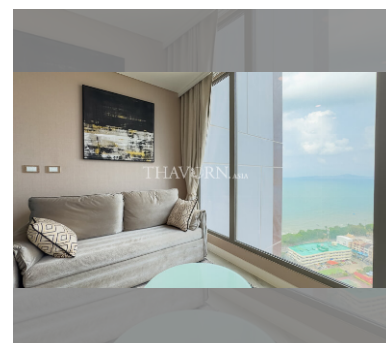

Condo for sale 1 bedroom 80 m² in Copacabana Beach Jomtien, Pattaya

฿ 13,940,000

UNIT PARAMETERS:

UID	FS-240608
quota	foreign quota
type	1 bedroom
size	80m²
floor	34
view	sea view
quality	not chosen
transfer fee payer	Seller 50/ Buyer 50

PROJECT PARAMETERS:

district	Jomtien
buildings	1
floors	59
built in	2022
maintenance	฿ 48,000/year

FACILITIES:

General information: highrise, meters to beach: 50, minutes to beach: 1, shuttle bus, beach front, pets are allowed, open parking, multy-level parking.

Swimming pool: swimming pool, rooftop pool, infinity view, jacuzzi, pool bar , sunbathing area.

Chill zone: chill zone, garden, rooftop chillout.

Health zone: gym, sauna, hamam.

Other: lobby, meeting room, games room, kids playgarden, CCTV, security.