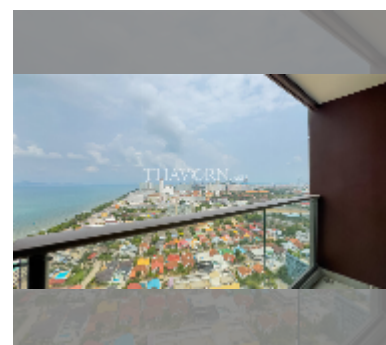

Condo for sale 1 bedroom 80 m² in Copacabana Beach Jomtien, Pattaya

฿ 13,940,000

UNIT PARAMETERS:

UID	FS-240608
quota	foreign quota
type	1 bedroom
size	80m²
floor	34
view	sea view

PROJECT PARAMETERS:

district	Jomtien
buildings	1
floors	59
built in	2022
maintenance	฿ 48,000/year

FACILITIES:

General information: highrise, meters to beach: 50, minutes to beach: 1, shuttle bus, beach front, open parking, multy-level parking.

Swimming pool: swimming pool, rooftop pool, infinity view, jacuzzi, pool bar , sunbathing area.

Chill zone: chill zone, garden, rooftop chillout.

Health zone: gym, sauna, hamam.

Other: lobby, meeting room, games room, kids playgarden, CCTV, security.