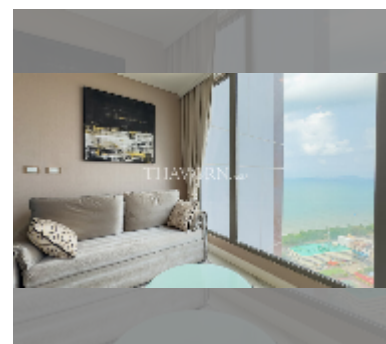

Condo for sale 1 bedroom 80 m² in Copacabana Beach Jomtien, Pattaya

฿ 13,940,000

UNIT PARAMETERS:

UID	FS-240608
quota	foreign quota
type	1 bedroom
size	80m²
floor	34
view	sea view

PROJECT PARAMETERS:

district	Jomtien
buildings	1
floors	59
built in	2022
maintenance	฿ 48,000/year

FACILITIES:

General information: highrise, meters to beach: 50, minutes to beach: 1, shuttle bus, beach front, open parking, multy-level parking.

Swimming pool: swimming pool, rooftop pool, infinity view, jacuzzi, pool bar , sunbathing area.

Chill zone: chill zone, garden, rooftop chillout.

Health zone: gym, sauna, hamam.

Other: lobby, meeting room, games room, kids playgarden, CCTV, security.