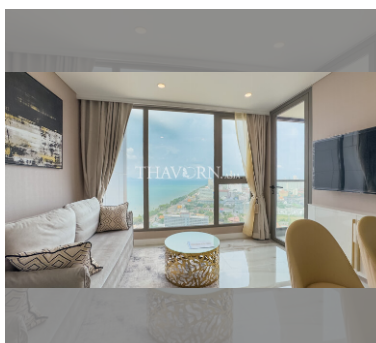

Condo for sale 1 bedroom 80 m² in Copacabana Beach Jomtien, Pattaya

฿ 13,940,000

UNIT PARAMETERS:

UID	FS-240608
quota	foreign quota
type	1 bedroom
size	80m²
floor	34
view	sea view
quality	not chosen
transfer fee payer	Seller 50/ Buyer 50

PROJECT PARAMETERS:

district	Jomtien
buildings	1
floors	59
built in	2022
maintenance	฿ 48,000/year

FACILITIES:

General information: highrise, meters to beach: 50, minutes to beach: 1, shuttle bus, beach front, pets are allowed, open parking, multy-level parking.

Swimming pool: swimming pool, rooftop pool, infinity view, jacuzzi, pool bar , sunbathing area.

Chill zone: chill zone, garden, rooftop chillout.

Health zone: gym, sauna, hamam.

Other: lobby, meeting room, games room, kids playgarden, CCTV, security.