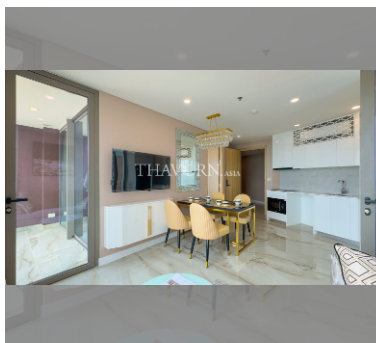

Condo for sale 1 bedroom 80 m² in Copacabana Beach Jomtien, Pattaya

฿ 13,940,000

UNIT PARAMETERS:

UID	FS-240608
quota	foreign quota
type	1 bedroom
size	80m²
floor	34
view	sea view
quality	not chosen
transfer fee payer	Seller 50/ Buyer 50

PROJECT PARAMETERS:

district	Jomtien
buildings	1
floors	59
built in	2022
maintenance	฿ 48,000/year

FACILITIES:

General information: highrise, meters to beach: 50, minutes to beach: 1, shuttle bus, beach front, pets are allowed, open parking, multy-level parking.

Swimming pool: swimming pool, rooftop pool, infinity view, jacuzzi, pool bar , sunbathing area.

Chill zone: chill zone, garden, rooftop chillout.

Health zone: gym, sauna, hamam.

Other: lobby, meeting room, games room, kids playgarden, CCTV, security.