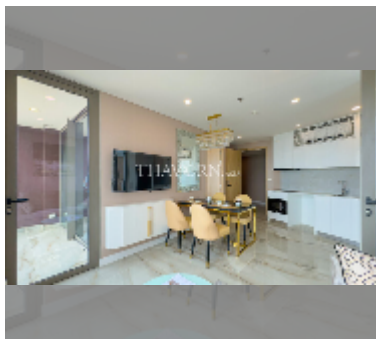

Condo for sale 1 bedroom 80 m² in Copacabana Beach Jomtien, Pattaya

฿ 13,940,000

UNIT PARAMETERS:

UID	FS-240608
quota	foreign quota
type	1 bedroom
size	80m ²
floor	34
view	sea view

PROJECT PARAMETERS:

district	Jomtien
buildings	1
floors	59
built in	2022
maintenance	฿ 48,000/year

Chill zone: chill zone, garden, rooftop chillout.

Health zone: gym, sauna, hamam.

Other: lobby, meeting room, games room, kids playgarden, CCTV, security.

[details](#)