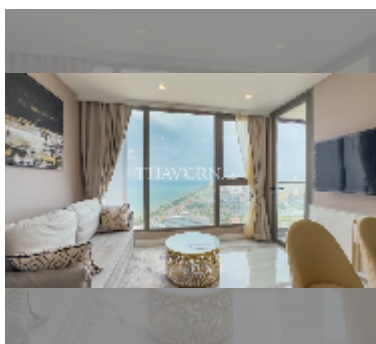

Condo for sale 1 bedroom 80 m² in Copacabana Beach Jomtien, Pattaya

฿ 13,940,000

UNIT PARAMETERS:

UID	FS-240608
quota	foreign quota
type	1 bedroom
size	80m²
floor	34
view	sea view

PROJECT PARAMETERS:

district	Jomtien
buildings	1
floors	59
built in	2022
maintenance	฿ 48,000/year

FACILITIES:

General information: highrise, meters to beach: 50, minutes to beach: 1, shuttle bus, beach front, open parking, multy-level parking.

Swimming pool: swimming pool, rooftop pool, infinity view, jacuzzi, pool bar , sunbathing area.

Chill zone: chill zone, garden, rooftop chillout.

Health zone: gym, sauna, hamam.

Other: lobby, meeting room, games room, kids playgarden, CCTV, security.