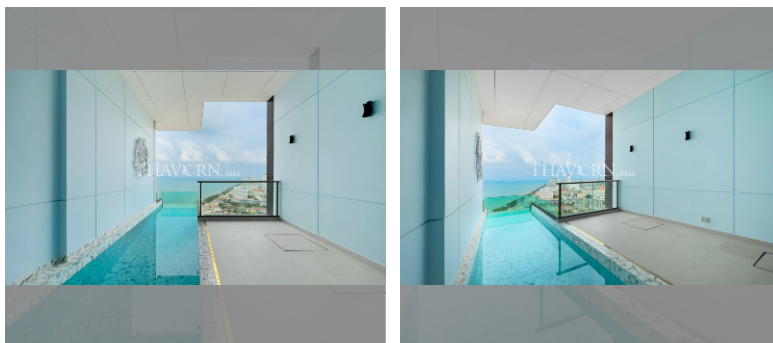

Condo for sale 1 bedroom 80 m<sup>2</sup> in Copacabana Beach Jomtien, Pattaya

### FACILITIES:

**General information:** highrise, meters to beach: 50, minutes to beach: 1, shuttle bus, pets are allowed, open parking, multy-level parking.

**Swimming pool:** swimming pool, rooftop pool, infinity view, jacuzzi, pool bar , sunbathing area.

**Chill zone:** chill zone, garden, rooftop chillout.

**Health zone:** gym, sauna, hamam.

**Other:** lobby, meeting room, games room, kids playgarden, CCTV, security.

details