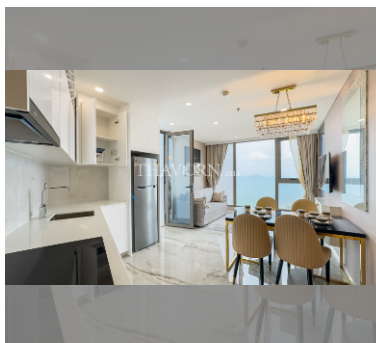

Condo for sale 1 bedroom 80 m² in Copacabana Beach Jomtien, Pattaya

฿ 12,990,000

UNIT PARAMETERS:

UID	FS-240607
quota	foreign quota
type	1 bedroom
size	80m²
floor	31
view	sea view
quality	not chosen
transfer fee payer	Seller 50/ Buyer 50

PROJECT PARAMETERS:

district	Jomtien
buildings	1
floors	59
built in	2022
maintenance	฿ 48,000/year

FACILITIES:

General information: highrise, meters to beach: 50, minutes to beach: 1, shuttle bus, beach front, pets are allowed, open parking, multy-level parking.

Swimming pool: swimming pool, rooftop pool, infinity view, jacuzzi, pool bar , sunbathing area.

Chill zone: chill zone, garden, rooftop chillout.

Health zone: gym, sauna, hamam.

Other: lobby, meeting room, games room, kids playgarden, CCTV, security.