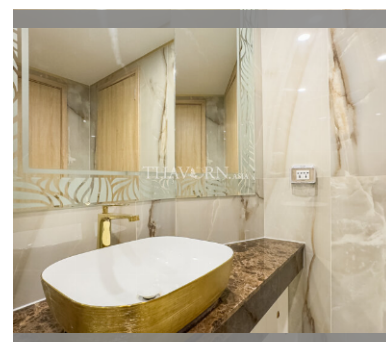

Condo for sale 1 bedroom 80 m² in Copacabana Beach Jomtien, Pattaya

฿ 12,990,000

UNIT PARAMETERS:

UID	FS-240607
quota	foreign quota
type	1 bedroom
size	80m²
floor	31
view	sea view
quality	not chosen
transfer fee payer	Seller 50/ Buyer 50

PROJECT PARAMETERS:

district	Jomtien
buildings	1
floors	59
built in	2022
maintenance	฿ 48,000/year

FACILITIES:

General information: highrise, meters to beach: 50, minutes to beach: 1, shuttle bus, beach front, pets are allowed, open parking, multy-level parking.

Swimming pool: swimming pool, rooftop pool, infinity view, jacuzzi, pool bar , sunbathing area.

Chill zone: chill zone, garden, rooftop chillout.

Health zone: gym, sauna, hamam.

Other: lobby, meeting room, games room, kids playgarden, CCTV, security.