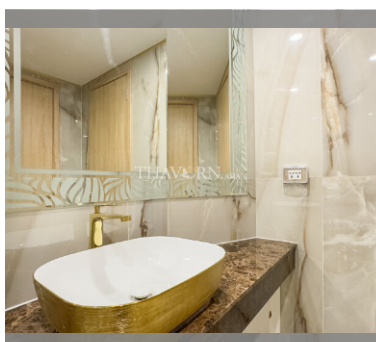

Condo for sale 1 bedroom 80 m² in Copacabana Beach Jomtien, Pattaya

฿ 12,910,000

UNIT PARAMETERS:

UID	FS-240607
quota	foreign quota
type	1 bedroom
size	80m²
floor	31
view	sea view
quality	not chosen
transfer fee payer	Seller 50/ Buyer 50

PROJECT PARAMETERS:

district	Jomtien
buildings	1
floors	59
built in	2022
maintenance	฿ 48,000/year

FACILITIES:

General information: highrise, meters to beach: 50, minutes to beach: 1, shuttle bus, pets are allowed, open parking, multy-level parking.

Swimming pool: swimming pool, rooftop pool, infinity view, jacuzzi, pool bar , sunbathing area.

Chill zone: chill zone, garden, rooftop chillout.

Health zone: gym, sauna, hamam.

Other: lobby, meeting room, games room, kids playgarden, CCTV, security.