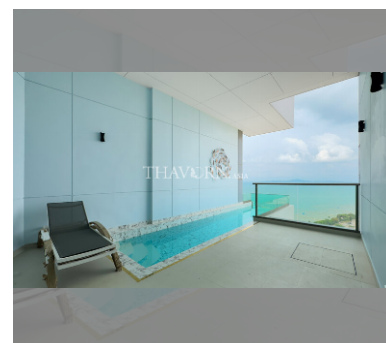

Condo for sale 1 bedroom 80 m² in Copacabana Beach Jomtien, Pattaya

฿ 12,990,000

UNIT PARAMETERS:

UID	FS-240607
quota	foreign quota
type	1 bedroom
size	80m ²
floor	31
view	sea view
quality	not chosen
transfer fee payer	Seller 50/ Buyer 50

PROJECT PARAMETERS:

district	Jomtien
buildings	1
floors	59
built in	2022
maintenance	฿ 48,000/year

FACILITIES:

General information: highrise, meters to beach: 50, minutes to beach: 1, shuttle bus, beach front, pets are allowed, open parking, multy-level parking.

Swimming pool: swimming pool, rooftop pool, infinity view, jacuzzi, pool bar , sunbathing area.

Chill zone: chill zone, garden, rooftop chillout.

Health zone: gym, sauna, hamam.

Other: lobby, meeting room, games room, kids playgarden, CCTV, security.