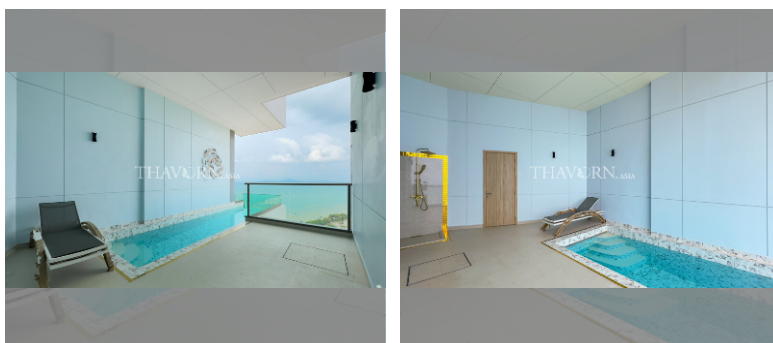

Condo for sale 1 bedroom 80 m<sup>2</sup> in Copacabana Beach Jomtien, Pattaya

### FACILITIES:

**General information:** highrise, meters to beach: 50, minutes to beach: 1, shuttle bus, pets are allowed, open parking, multy-level parking.

**Swimming pool:** swimming pool, rooftop pool, infinity view, jacuzzi, pool bar , sunbathing area.

**Chill zone:** chill zone, garden, rooftop chillout.

**Health zone:** gym, sauna, hamam.

**Other:** lobby, meeting room, games room, kids playgarden, CCTV, security.

details