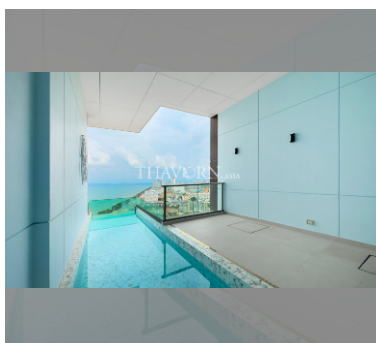

Condo for sale 1 bedroom 80 m² in Copacabana Beach Jomtien, Pattaya

฿ 12,990,000

UNIT PARAMETERS:

UID	FS-240607
quota	foreign quota
type	1 bedroom
size	80m ²
floor	31
view	sea view
quality	not chosen
transfer fee payer	Seller 50/ Buyer 50

PROJECT PARAMETERS:

district	Jomtien
buildings	1
floors	59
built in	2022
maintenance	฿ 48,000/year

FACILITIES:

General information: highrise, meters to beach: 50, minutes to beach: 1, shuttle bus, beach front, pets are allowed, open parking, multy-level parking.

Swimming pool: swimming pool, rooftop pool, infinity view, jacuzzi, pool bar , sunbathing area.

Chill zone: chill zone, garden, rooftop chillout.

Health zone: gym, sauna, hamam.

Other: lobby, meeting room, games room, kids playgarden, CCTV, security.