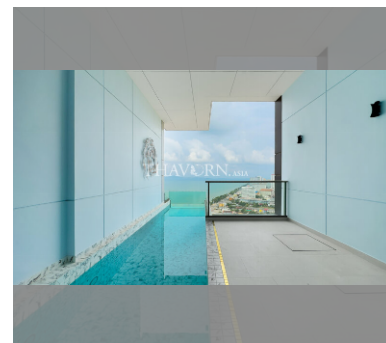

Condo for sale 1 bedroom 80 m² in Copacabana Beach Jomtien, Pattaya

฿ 12,990,000

UNIT PARAMETERS:

UID	FS-240607
quota	foreign quota
type	1 bedroom
size	80m ²
floor	31
view	sea view
quality	not chosen
transfer fee payer	Seller 50/ Buyer 50

PROJECT PARAMETERS:

district	Jomtien
buildings	1
floors	59
built in	2022
maintenance	฿ 48,000/year

FACILITIES:

General information: highrise, meters to beach: 50, minutes to beach: 1, shuttle bus, beach front, pets are allowed, open parking, multy-level parking.

Swimming pool: swimming pool, rooftop pool, infinity view, jacuzzi, pool bar , sunbathing area.

Chill zone: chill zone, garden, rooftop chillout.

Health zone: gym, sauna, hamam.

Other: lobby, meeting room, games room, kids playgarden, CCTV, security.