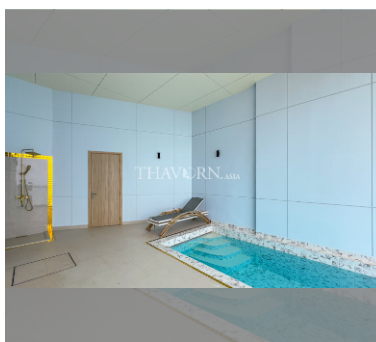

Condo for sale 1 bedroom 80 m² in Copacabana Beach Jomtien, Pattaya

฿ 12,990,000

UNIT PARAMETERS:

UID	FS-240607
quota	foreign quota
type	1 bedroom
size	80m ²
floor	31
view	sea view
quality	not chosen
transfer fee payer	Seller 50/ Buyer 50

PROJECT PARAMETERS:

district	Jomtien
buildings	1
floors	59
built in	2022
maintenance	฿ 48,000/year

FACILITIES:

General information: highrise, meters to beach: 50, minutes to beach: 1, shuttle bus, beach front, pets are allowed, open parking, multy-level parking.

Swimming pool: swimming pool, rooftop pool, infinity view, jacuzzi, pool bar , sunbathing area.

Chill zone: chill zone, garden, rooftop chillout.

Health zone: gym, sauna, hamam.

Other: lobby, meeting room, games room, kids playgarden, CCTV, security.