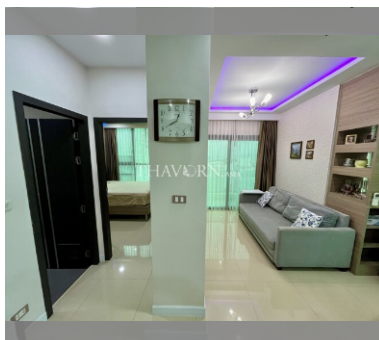

Condo for sale 1 bedroom 45 m² in Dusit Grand Condo View, Pattaya

฿ 4,400,000

UNIT PARAMETERS:

UID	FS-240604
quota	foreign quota
type	1 bedroom
size	45m²
floor	19
view	sea view
quality	not chosen
transfer fee payer	Seller 50/ Buyer 50

PROJECT PARAMETERS:

district	Jomtien
buildings	1
floors	36
built in	2014
maintenance	฿ 21,600/year

FACILITIES:

General information: highrise, meters to beach: 300, underground parking, open parking.

Swimming pool: swimming pool, kids pool, waterfall, jacuzzi.

Health zone: gym.

Other: reception, CCTV, security, minimart, laundry.