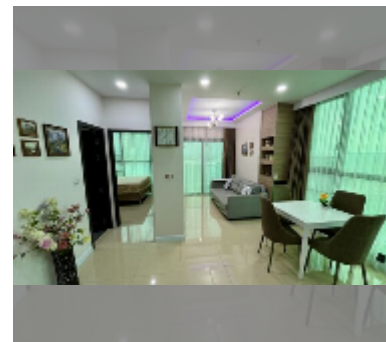

## Condo for sale 1 bedroom 45 m<sup>2</sup> in Dusit Grand Condo View, Pattaya

**฿ 4,590,000**

### FACILITIES:

**General information:** highrise, meters to beach: 300, underground parking, open parking.

**Swimming pool:** swimming pool, kids pool, waterfall, jacuzzi.

**Health zone:** gym.

**Other:** reception, CCTV, security, minimart, laundry.