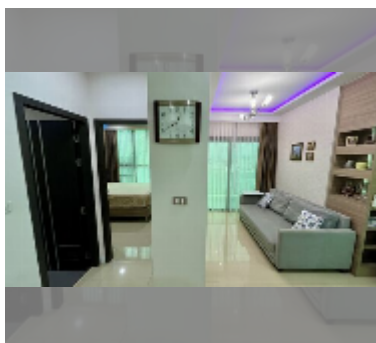

## Condo for sale 1 bedroom 45 m<sup>2</sup> in Dusit Grand Condo View, Pattaya

**฿ 4,590,000**

### FACILITIES:

**General information:** highrise, meters to beach: 300, underground parking, open parking.

**Swimming pool:** swimming pool, kids pool, waterfall, jacuzzi.

**Health zone:** gym.

**Other:** reception, CCTV, security, minimart, laundry.