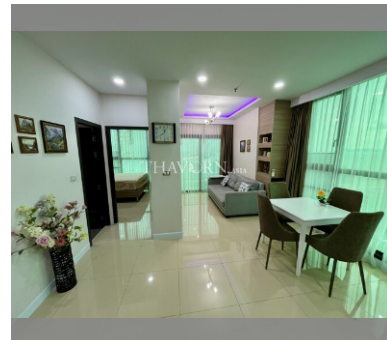

Condo for sale 1 bedroom 45 m² in Dusit Grand Condo View, Pattaya

฿ 4,400,000

UNIT PARAMETERS:

UID	FS-240604
quota	foreign quota
type	1 bedroom
size	45m²
floor	19
view	sea view
quality	not chosen
transfer fee payer	Seller 50/ Buyer 50

PROJECT PARAMETERS:

district	Jomtien
buildings	1
floors	36
built in	2014
maintenance	฿ 21,600/year

FACILITIES:

General information: highrise, meters to beach: 300, underground parking, open parking.

Swimming pool: swimming pool, kids pool, waterfall, jacuzzi.

Health zone: gym.

Other: reception, CCTV, security, minimart, laundry.