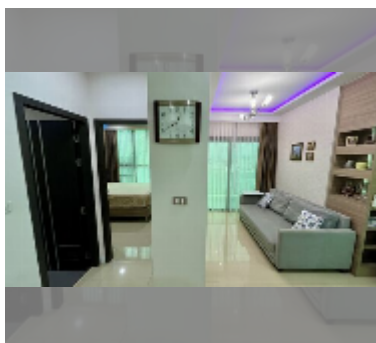

Condo for sale 1 bedroom 45 m² in Dusit Grand Condo View, Pattaya

฿ 4,590,000

UNIT PARAMETERS:

UID	FS-240604
quota	foreign quota
type	1 bedroom
size	45m²
floor	19
view	sea view

PROJECT PARAMETERS:

district	Jomtien
buildings	1
floors	36
built in	2016
maintenance	฿ 21,600/year

FACILITIES:

General information: highrise, meters to beach: 300, underground parking, open parking.

Swimming pool: swimming pool, kids pool, waterfall, jacuzzi.

Health zone: gym.

Other: reception, CCTV, security, minimart, laundry.