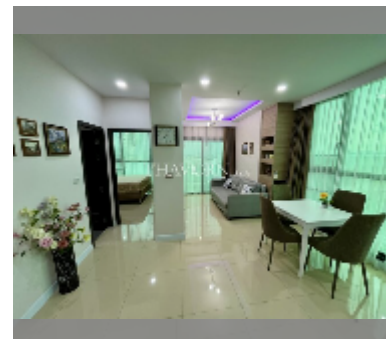

Condo for sale 1 bedroom 45 m² in Dusit Grand Condo View, Pattaya

฿ 4,640,000

UNIT PARAMETERS:

UID	FS-240604
quota	foreign quota
type	1 bedroom
size	45m ²
floor	19
view	sea view

PROJECT PARAMETERS:

district	Jomtien
buildings	1
floors	36
built in	2016
maintenance	฿ 21,600/year

FACILITIES:

General information: highrise, meters to beach: 300, underground parking, open parking.

Swimming pool: swimming pool, kids pool, waterfall, jacuzzi.

Health zone: gym.

Other: reception, CCTV, security, minimart, laundry.