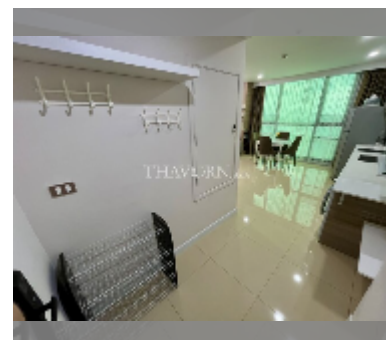

Condo for sale 1 bedroom 45 m² in Dusit Grand Condo View, Pattaya

฿ 4,640,000

UNIT PARAMETERS:

UID	FS-240604
quota	foreign quota
type	1 bedroom
size	45m ²
floor	19
view	sea view

PROJECT PARAMETERS:

district	Jomtien
buildings	1
floors	36
built in	2016
maintenance	฿ 21,600/year

FACILITIES:

General information: highrise, meters to beach: 300, underground parking, open parking.

Swimming pool: swimming pool, kids pool, waterfall, jacuzzi.

Health zone: gym.

Other: reception, CCTV, security, minimart, laundry.