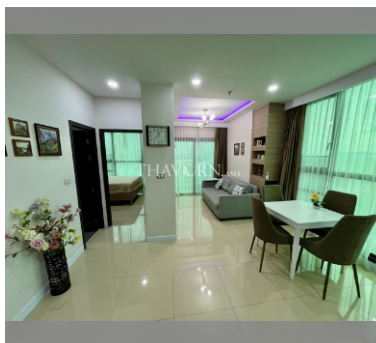

Condo for sale 1 bedroom 45 m² in Dusit Grand Condo View, Pattaya

฿ 4,510,000

UNIT PARAMETERS:

UID	FS-240604
quota	foreign quota
type	1 bedroom
size	45m²
floor	19
view	sea view
quality	not chosen
transfer fee payer	Seller 50/ Buyer 50

PROJECT PARAMETERS:

district	Jomtien
buildings	1
floors	36
built in	2014
maintenance	฿ 21,600/year

FACILITIES:

General information: highrise, meters to beach: 300, underground parking, open parking.

Swimming pool: swimming pool, kids pool, waterfall, jacuzzi.

Health zone: gym.

Other: reception, CCTV, security, minimart, laundry.