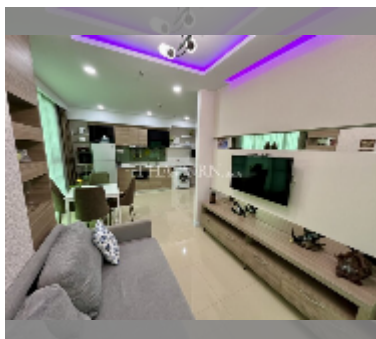

Condo for sale 1 bedroom 45 m² in Dusit Grand Condo View, Pattaya

฿ 4,640,000

UNIT PARAMETERS:

UID	FS-240604
quota	foreign quota
type	1 bedroom
size	45m ²
floor	19
view	sea view

PROJECT PARAMETERS:

district	Jomtien
buildings	1
floors	36
built in	2016
maintenance	฿ 21,600/year

FACILITIES:

General information: highrise, meters to beach: 300, underground parking, open parking.

Swimming pool: swimming pool, kids pool, waterfall, jacuzzi.

Health zone: gym.

Other: reception, CCTV, security, minimart, laundry.