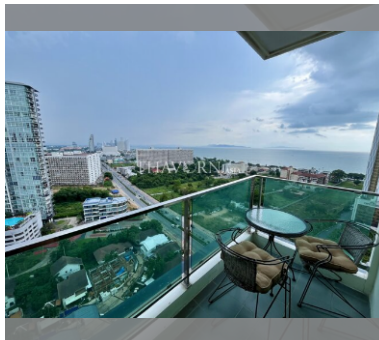

Condo for sale 1 bedroom 45 m² in Dusit Grand Condo View, Pattaya

฿ 4,400,000

UNIT PARAMETERS:

UID	FS-240604
quota	foreign quota
type	1 bedroom
size	45m²
floor	19
view	sea view
quality	not chosen
transfer fee payer	Seller 50/ Buyer 50

PROJECT PARAMETERS:

district	Jomtien
buildings	1
floors	36
built in	2014
maintenance	฿ 21,600/year

FACILITIES:

General information: highrise, meters to beach: 300, underground parking, open parking.

Swimming pool: swimming pool, kids pool, waterfall, jacuzzi.

Health zone: gym.

Other: reception, CCTV, security, minimart, laundry.