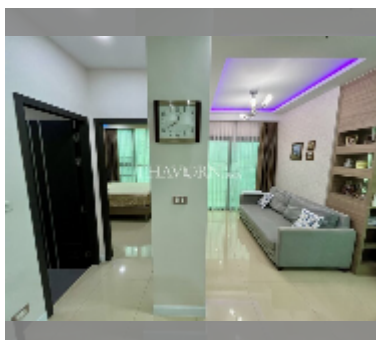

Condo for sale 1 bedroom 45 m² in Dusit Grand Condo View, Pattaya

฿ 4,640,000

UNIT PARAMETERS:

UID	FS-240604
quota	foreign quota
type	1 bedroom
size	45m ²
floor	19
view	sea view

PROJECT PARAMETERS:

district	Jomtien
buildings	1
floors	36
built in	2016
maintenance	฿ 21,600/year

FACILITIES:

General information: highrise, meters to beach: 300, underground parking, open parking.

Swimming pool: swimming pool, kids pool, waterfall, jacuzzi.

Health zone: gym.

Other: reception, CCTV, security, minimart, laundry.