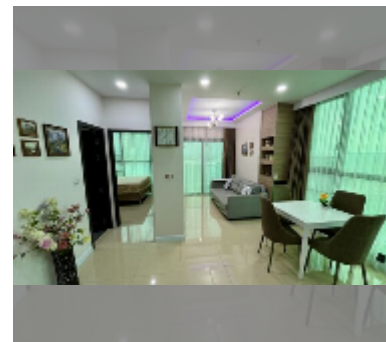

Condo for sale 1 bedroom 45 m² in Dusit Grand Condo View, Pattaya

฿ 4,590,000

UNIT PARAMETERS:

UID	FS-240604
quota	foreign quota
type	1 bedroom
size	45m²
floor	19
view	sea view

PROJECT PARAMETERS:

district	Jomtien
buildings	1
floors	36
built in	2016
maintenance	฿ 21,600/year

FACILITIES:

General information: highrise, meters to beach: 300, underground parking, open parking.

Swimming pool: swimming pool, kids pool, waterfall, jacuzzi.

Health zone: gym.

Other: reception, CCTV, security, minimart, laundry.