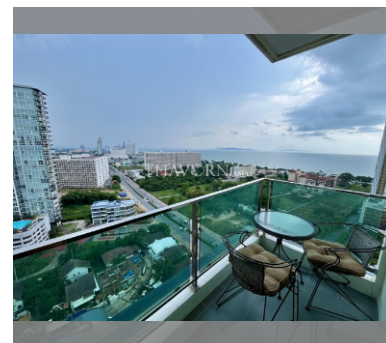

Condo for sale 1 bedroom 45 m² in Dusit Grand Condo View, Pattaya

฿ 4,510,000

UNIT PARAMETERS:

UID	FS-240604
quota	foreign quota
type	1 bedroom
size	45m²
floor	19
view	sea view
quality	not chosen
transfer fee payer	Seller 50/ Buyer 50

PROJECT PARAMETERS:

district	Jomtien
buildings	1
floors	36
built in	2014
maintenance	฿ 21,600/year

FACILITIES:

General information: highrise, meters to beach: 300, underground parking, open parking.

Swimming pool: swimming pool, kids pool, waterfall, jacuzzi.

Health zone: gym.

Other: reception, CCTV, security, minimart, laundry.