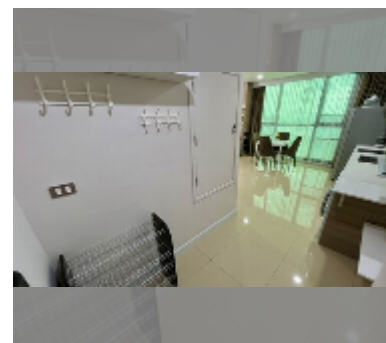

Condo for sale 1 bedroom 45 m² in Dusit Grand Condo View, Pattaya

฿ 4,590,000

UNIT PARAMETERS:

UID	FS-240604
quota	foreign quota
type	1 bedroom
size	45m²
floor	19
view	sea view

PROJECT PARAMETERS:

district	Jomtien
buildings	1
floors	36
built in	2016
maintenance	฿ 21,600/year

FACILITIES:

General information: highrise, meters to beach: 300, underground parking, open parking.

Swimming pool: swimming pool, kids pool, waterfall, jacuzzi.

Health zone: gym.

Other: reception, CCTV, security, minimart, laundry.