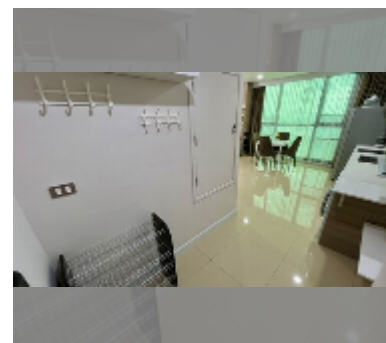

## Condo for sale 1 bedroom 45 m<sup>2</sup> in Dusit Grand Condo View, Pattaya

**฿ 4,590,000**

### FACILITIES:

**General information:** highrise, meters to beach: 300, underground parking, open parking.

**Swimming pool:** swimming pool, kids pool, waterfall, jacuzzi.

**Health zone:** gym.

**Other:** reception, CCTV, security, minimart, laundry.