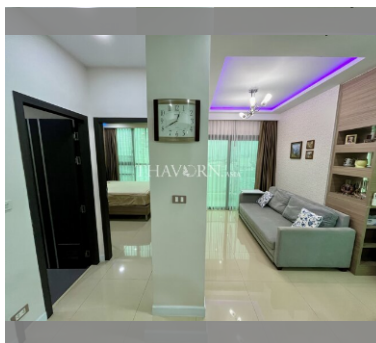

Condo for sale 1 bedroom 45 m² in Dusit Grand Condo View, Pattaya

฿ 4,510,000

UNIT PARAMETERS:

UID	FS-240604
quota	foreign quota
type	1 bedroom
size	45m²
floor	19
view	sea view
quality	not chosen
transfer fee payer	Seller 50/ Buyer 50

PROJECT PARAMETERS:

district	Jomtien
buildings	1
floors	36
built in	2014
maintenance	฿ 21,600/year

FACILITIES:

General information: highrise, meters to beach: 300, underground parking, open parking.

Swimming pool: swimming pool, kids pool, waterfall, jacuzzi.

Health zone: gym.

Other: reception, CCTV, security, minimart, laundry.