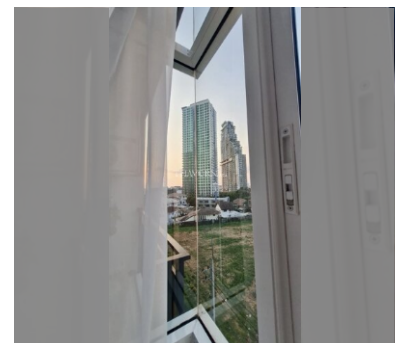

Condo for sale 1 bedroom 25 m² in The Grand Jomtien, Pattaya

฿ 1,750,000

UNIT PARAMETERS:

UID	FS-240603
quota	foreign quota
type	1 bedroom
size	25m²
floor	5
view	city view
quality	not chosen
transfer fee payer	Seller 50/ Buyer 50

PROJECT PARAMETERS:

district	Jomtien
buildings	2
floors	30
built in	2015
maintenance	฿ 6,000/year

FACILITIES:

General information: highrise, shuttle bus, covered parking.

Swimming pool: swimming pool.

Chill zone: garden.

Health zone: gym, sauna.

Other: reception, CCTV, security.