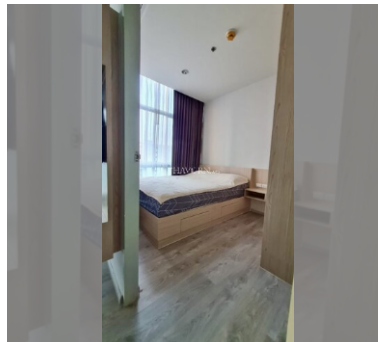

Condo for sale 1 bedroom 25 m² in The Grand Jomtien, Pattaya

฿ 1,790,000

UNIT PARAMETERS:

UID	FS-240603
quota	foreign quota
type	1 bedroom
size	25m²
floor	5
view	city view
quality	not chosen
transfer fee payer	Seller 50/ Buyer 50

PROJECT PARAMETERS:

district	Jomtien
buildings	2
floors	30
built in	2015
maintenance	฿ 6,000/year

FACILITIES:

General information: highrise, shuttle bus, covered parking.

Swimming pool: swimming pool.

Chill zone: garden.

Health zone: gym, sauna.

Other: reception, CCTV, security.