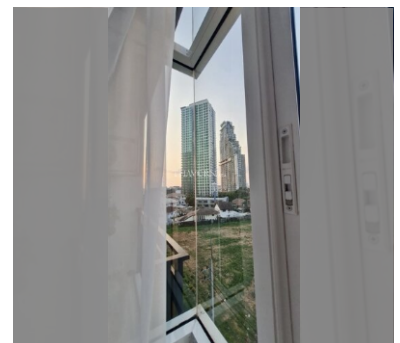

Condo for sale 1 bedroom 25 m² in The Grand Jomtien, Pattaya

฿ 1,790,000

UNIT PARAMETERS:

UID	FS-240603
quota	foreign quota
type	1 bedroom
size	25m²
floor	5
view	city view
quality	not chosen
transfer fee payer	Seller 50/ Buyer 50

PROJECT PARAMETERS:

district	Jomtien
buildings	2
floors	30
built in	2015
maintenance	฿ 6,000/year

FACILITIES:

General information: highrise, shuttle bus, covered parking.

Swimming pool: swimming pool.

Chill zone: garden.

Health zone: gym, sauna.

Other: reception, CCTV, security.