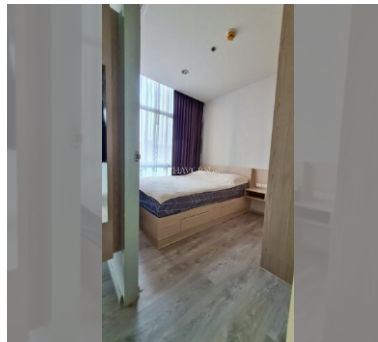

Condo for sale 1 bedroom 25 m² in The Grand Jomtien, Pattaya

฿ 1,750,000

UNIT PARAMETERS:

UID	FS-240603
quota	foreign quota
type	1 bedroom
size	25m²
floor	5
view	city view
quality	not chosen
transfer fee payer	Seller 50/ Buyer 50

PROJECT PARAMETERS:

district	Jomtien
buildings	2
floors	30
built in	2015
maintenance	฿ 6,000/year

FACILITIES:

General information: highrise, shuttle bus, covered parking.

Swimming pool: swimming pool.

Chill zone: garden.

Health zone: gym, sauna.

Other: reception, CCTV, security.