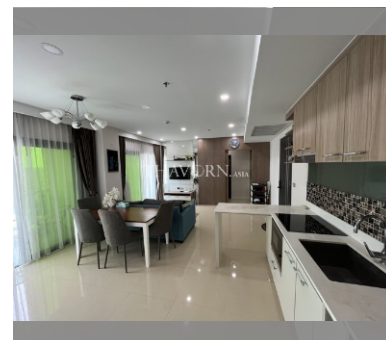

Condo for sale 2 bedroom 70 m² in Dusit Grand Condo View, Pattaya

฿ 7,180,000

UNIT PARAMETERS:

UID	FS-240602
quota	foreign quota
type	2 bedroom
size	70m²
floor	15
view	city view
quality	not chosen
transfer fee payer	Seller 50/ Buyer 50

PROJECT PARAMETERS:

district	Jomtien
buildings	1
floors	36
built in	2014
maintenance	฿ 33,600/year

FACILITIES:

General information: highrise, meters to beach: 300, underground parking, open parking.

Swimming pool: swimming pool, kids pool, waterfall, jacuzzi.

Health zone: gym.

Other: reception, CCTV, security, minimart, laundry.