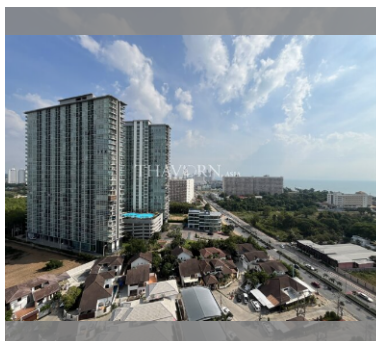

Condo for sale 2 bedroom 70 m² in Dusit Grand Condo View, Pattaya

฿ 7,180,000

UNIT PARAMETERS:

UID	FS-240602
quota	foreign quota
type	2 bedroom
size	70m²
floor	15
view	city view
quality	not chosen
transfer fee payer	Seller 50/ Buyer 50

PROJECT PARAMETERS:

district	Jomtien
buildings	1
floors	36
built in	2014
maintenance	฿ 33,600/year

FACILITIES:

General information: highrise, meters to beach: 300, underground parking, open parking.

Swimming pool: swimming pool, kids pool, waterfall, jacuzzi.

Health zone: gym.

Other: reception, CCTV, security, minimart, laundry.