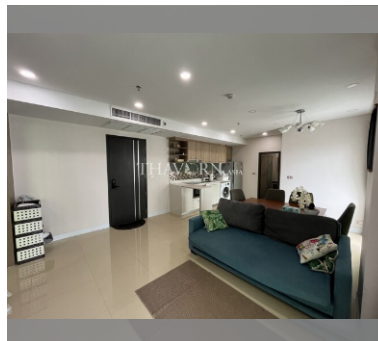

Condo for sale 2 bedroom 70 m² in Dusit Grand Condo View, Pattaya

฿ 7,000,000

UNIT PARAMETERS:

UID	FS-240602
quota	foreign quota
type	2 bedroom
size	70m²
floor	15
view	city view
quality	not chosen
transfer fee payer	Seller 50/ Buyer 50

PROJECT PARAMETERS:

district	Jomtien
buildings	1
floors	36
built in	2014
maintenance	฿ 33,600/year

FACILITIES:

General information: highrise, meters to beach: 300, underground parking, open parking.

Swimming pool: swimming pool, kids pool, waterfall, jacuzzi.

Health zone: gym.

Other: reception, CCTV, security, minimart, laundry.