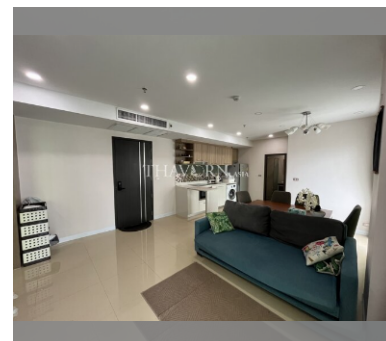

Condo for sale 2 bedroom 70 m² in Dusit Grand Condo View, Pattaya

฿ 7,180,000

UNIT PARAMETERS:

UID	FS-240602
quota	foreign quota
type	2 bedroom
size	70m²
floor	15
view	city view
quality	not chosen
transfer fee payer	Seller 50/ Buyer 50

PROJECT PARAMETERS:

district	Jomtien
buildings	1
floors	36
built in	2014
maintenance	฿ 33,600/year

FACILITIES:

General information: highrise, meters to beach: 300, underground parking, open parking.

Swimming pool: swimming pool, kids pool, waterfall, jacuzzi.

Health zone: gym.

Other: reception, CCTV, security, minimart, laundry.