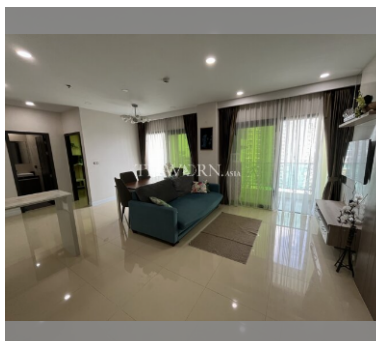

Condo for sale 2 bedroom 70 m² in Dusit Grand Condo View, Pattaya

฿ 7,180,000

UNIT PARAMETERS:

UID	FS-240602
quota	foreign quota
type	2 bedroom
size	70m²
floor	15
view	city view
quality	not chosen
transfer fee payer	Seller 50/ Buyer 50

PROJECT PARAMETERS:

district	Jomtien
buildings	1
floors	36
built in	2014
maintenance	฿ 33,600/year

FACILITIES:

General information: highrise, meters to beach: 300, underground parking, open parking.

Swimming pool: swimming pool, kids pool, waterfall, jacuzzi.

Health zone: gym.

Other: reception, CCTV, security, minimart, laundry.