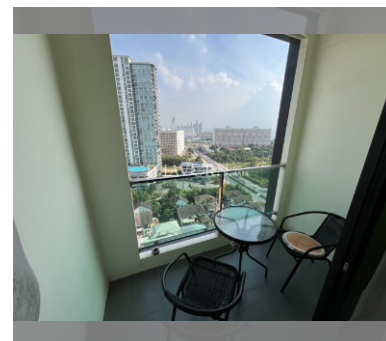

Condo for sale 2 bedroom 70 m² in Dusit Grand Condo View, Pattaya

฿ 7,180,000

UNIT PARAMETERS:

UID	FS-240602
quota	foreign quota
type	2 bedroom
size	70m²
floor	15
view	city view
quality	not chosen
transfer fee payer	Seller 50/ Buyer 50

PROJECT PARAMETERS:

district	Jomtien
buildings	1
floors	36
built in	2014
maintenance	฿ 33,600/year

FACILITIES:

General information: highrise, meters to beach: 300, underground parking, open parking.

Swimming pool: swimming pool, kids pool, waterfall, jacuzzi.

Health zone: gym.

Other: reception, CCTV, security, minimart, laundry.